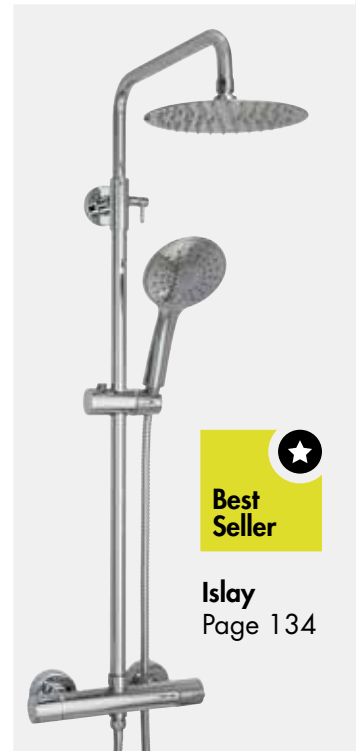

Aline
Page 136

Islay
Page 134