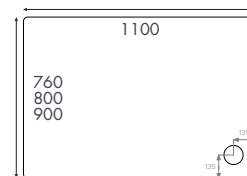

Standard + Anti Slip Trays

Finish – White

Material – 45mm acrylic capped stone resin shower tray

Waste – 90mm fast flow waste also available

Compatibility – Fully compatible with the Instinct shower enclosure ranges

Components – Available with leg and panel set to raise off the floor

Safety – Anti slip rated to Class C standard

Low Profile Standard Trays		
H970100	900 x 700mm	£209.00
H976100	900 x 760mm	£235.00
H980100	900 x 800mm	£271.00
H1070100	1000 x 700mm	£280.00
H1076100	1000 x 760mm	£280.00
H1080100	1000 x 800mm	£301.00
H1090100	1000 x 900mm	£318.00
H1176100	1100 x 760mm	£315.00
H1180100	1100 x 800mm	£320.00
H1190100	1100 x 900mm	£314.00
H1270100	1200 x 700mm	£292.00
H1276100	1200 x 760mm	£286.00
H1280100	1200 x 800mm	£268.00
H1290100	1200 x 900mm	£311.00
H1380100	1300 x 800mm	£401.00
H1470100	1400 x 700mm	£431.00
H1480100	1400 x 800mm	£446.00
H1490100	1400 x 900mm	£478.00
H1570100	1500 x 700mm	£496.00
H1576100	1500 x 760mm	£496.00
H1580100	1500 x 800mm	£496.00
H1590100	1500 x 900mm	£496.00
H1670100	1600 x 700mm	£528.00
H1676100	1600 x 760mm	£528.00
H1680100	1600 x 800mm	£528.00
H1690100	1600 x 900mm	£528.00
H1770100	1700 x 700mm	£545.00
H1776100	1700 x 760mm	£545.00
H1780100	1700 x 800mm	£560.00
H1790100	1700 x 900mm	£579.00
H1880100	1800 x 800mm	£659.00

Low Profile Anti Slip Trays		
ASH970100	900 x 700mm	£264.00
ASH976100	900 x 760mm	£294.00
ASH980100	900 x 800mm	£339.00
ASH1070100	1000 x 700mm	£350.00
ASH1076100	1000 x 760mm	£350.00
ASH1080100	1000 x 800mm	£376.00
ASH1090100	1000 x 900mm	£397.00
ASH1176100	1100 x 760mm	£399.00
ASH1180100	1100 x 800mm	£399.00
ASH1190100	1100 x 900mm	£399.00
ASH1270100	1200 x 700mm	£372.00
ASH1276100	1200 x 760mm	£357.00
ASH1280100	1200 x 800mm	£335.00
ASH1290100	1200 x 900mm	£389.00
ASH1380100	1300 x 800mm	£497.00
ASH1470100	1400 x 700mm	£533.00
ASH1480100	1400 x 800mm	£539.00
ASH1490100	1400 x 900mm	£555.00
ASH1570100	1500 x 700mm	£605.00
ASH1576100	1500 x 760mm	£605.00
ASH1580100	1500 x 800mm	£616.00
ASH1590100	1500 x 900mm	£626.00
ASH1670100	1600 x 700mm	£641.00
ASH1676100	1600 x 760mm	£657.00
ASH1680100	1600 x 800mm	£667.00
ASH1690100	1600 x 900mm	£665.00
ASH1770100	1700 x 700mm	£684.00
ASH1776100	1700 x 760mm	£698.00
ASH1780100	1700 x 800mm	£705.00
ASH1790100	1700 x 900mm	£718.00
ASH1880100	1800 x 800mm	£770.00