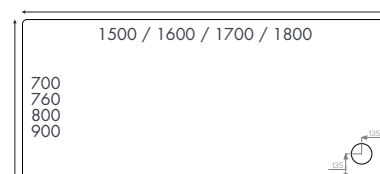

INST03021

£127.00

10 Years on Standard Shower Trays

10 Years on Anti Slip Shower Trays

Shower Trays

Rectangular Shower Trays

Rectangle flat to floor

Standard + Anti Slip Trays