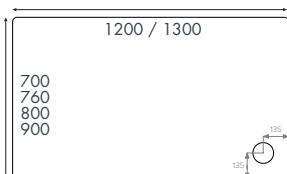

Standard + Anti Slip Trays

Finish – White

Material – 45mm acrylic capped stone resin shower tray

Waste – 90mm fast flow waste also available

Compatibility – Fully compatible with the Instinct shower enclosure ranges

Components – Available with leg and panel set to raise off the floor

Safety – Anti slip rated to Class C standard

Low Profile Standard Trays		
H970100	900 x 700mm	£209.00
H976100	900 x 760mm	£235.00
H980100	900 x 800mm	£271.00
H1070100	1000 x 700mm	£280.00
H1076100	1000 x 760mm	£280.00
H1080100	1000 x 800mm	£301.00
H1090100	1000 x 900mm	£318.00
H1176100	1100 x 760mm	£315.00
H1180100	1100 x 800mm	£320.00
H1190100	1100 x 900mm	£314.00
H1270100	1200 x 700mm	£292.00
H1276100	1200 x 760mm	£286.00
H1280100	1200 x 800mm	£268.00
H1290100	1200 x 900mm	£311.00
H1380100	1300 x 800mm	£401.00
H1470100	1400 x 700mm	£431.00
H1480100	1400 x 800mm	£446.00
H1490100	1400 x 900mm	£478.00
H1570100	1500 x 700mm	£496.00
H1576100	1500 x 760mm	£496.00
H1580100	1500 x 800mm	£496.00
H1590100	1500 x 900mm	£496.00
H1670100	1600 x 700mm	£528.00
H1676100	1600 x 760mm	£528.00
H1680100	1600 x 800mm	£528.00
H1690100	1600 x 900mm	£528.00
H1770100	1700 x 700mm	£545.00
H1776100	1700 x 760mm	£545.00
H1780100	1700 x 800mm	£560.00
H1790100	1700 x 900mm	£579.00
H1880100	1800 x 800mm	£659.00

Low Profile Anti Slip Trays		
ASH970100	900 x 700mm	£264.00
ASH976100	900 x 760mm	£294.00
ASH980100	900 x 800mm	£339.00
ASH1070100	1000 x 700mm	£350.00
ASH1076100	1000 x 760mm	£350.00
ASH1080100	1000 x 800mm	£376.00
ASH1090100	1000 x 900mm	£397.00
ASH1176100	1100 x 760mm	£399.00
ASH1180100	1100 x 800mm	£399.00
ASH1190100	1100 x 900mm	£399.00
ASH1270100	1200 x 700mm	£372.00
ASH1276100	1200 x 760mm	£357.00
ASH1280100	1200 x 800mm	£335.00
ASH1290100	1200 x 900mm	£389.00
ASH1380100	1300 x 800mm	£497.00
ASH1470100	1400 x 700mm	£533.00
ASH1480100	1400 x 800mm	£539.00
ASH1490100	1400 x 900mm	£555.00
ASH1570100	1500 x 700mm	£605.00
ASH1576100	1500 x 760mm	£605.00
ASH1580100	1500 x 800mm	£616.00
ASH1590100	1500 x 900mm	£626.00
ASH1670100	1600 x 700mm	£641.00
ASH1676100	1600 x 760mm	£657.00
ASH1680100	1600 x 800mm	£667.00
ASH1690100	1600 x 900mm	£665.00
ASH1770100	1700 x 700mm	£684.00
ASH1776100	1700 x 760mm	£698.00
ASH1780100	1700 x 800mm	£705.00
ASH1790100	1700 x 900mm	£718.00
ASH1880100	1800 x 800mm	£770.00