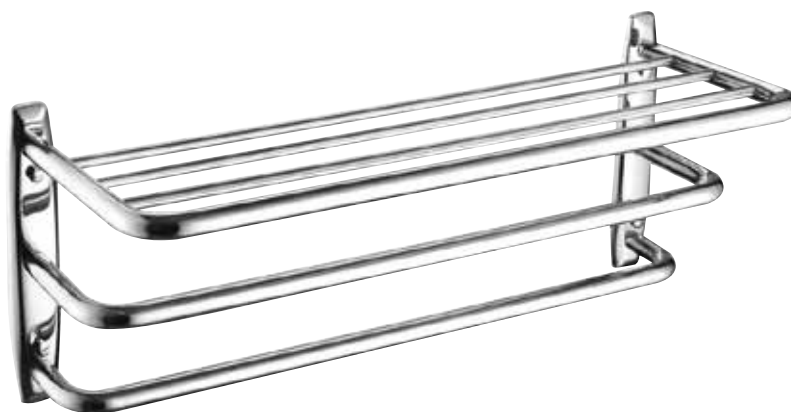

Tier Towel Shelf

Finish – Chrome
Dimensions – 255(h) x 640(w) x 220(d) mm

COMP TIERS C £114.00

Grab Bar (342mm)

Finish – Chrome
Dimensions – 65(h) x 342(w) x 62(d) mm

COMP GRAB01 C £47.00