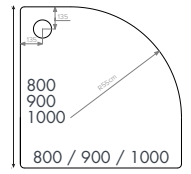

Standard + Anti Slip Trays

Finish – White

Material – 45mm acrylic capped stone resin shower tray

Waste – 90mm fast flow waste also available

Compatibility – Fully compatible with the Instinct shower enclosure ranges

Components – Available with leg and panel set to raise off the floor

Safety – Anti slip rated to Class C standard

Low Profile Standard Trays		
H80Q100	800mm	£213.00
H90Q100	900mm	£218.00
H100Q100	1000mm	£378.00

Low Profile Anti Slip Trays		
ASH80Q100	800mm	£266.00
ASH90Q100	900mm	£273.00
ASH100Q100	1000mm	£435.00