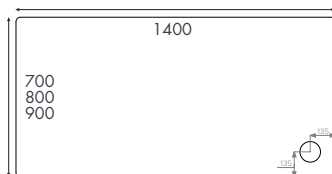

INST03021

£127.00

10 Years on Standard Shower Trays

10 Years on Anti Slip Shower Trays

Shower Trays

Rectangular Shower Trays

Rectangle flat to floor

Standard + Anti Slip Trays