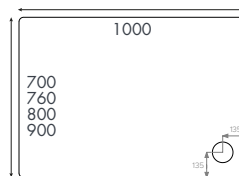

INST03021

£127.00

10 Years on Standard Shower Trays

10 Years on Anti Slip Shower Trays

Shower Trays

Rectangular Shower Trays

Rectangle flat to floor

Standard + Anti Slip Trays