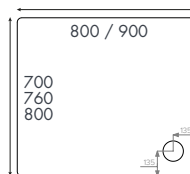

Standard + Anti Slip Trays

Finish – White

Material – 45mm acrylic capped stone resin shower tray

Waste – 90mm fast flow waste also available

Compatibility – Fully compatible with the Instinct shower enclosure ranges

Components – Available with leg and panel set to raise off the floor

Safety – Anti slip rated to Class C standard