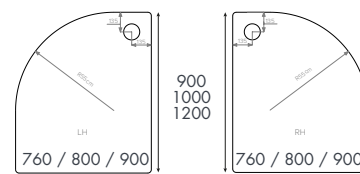

Wastes		
HW90	Shower Trap 90mm Waste (Bagged)	£22.00
LPWT016	Waste Cover in Black	£32.00

Shower Trays

Offset Quadrant Shower Trays

Quad flat to floor

Anti Slip Option

Standard + Anti Slip Trays

Finish – White
 Material – 45mm acrylic capped stone resin shower tray
 Waste – 90mm fast flow waste also available
 Compatibility – Fully compatible with the Instinct shower enclosure ranges
 Components – Available with leg and panel set to raise off the floor
 Safety – Anti slip rated to Class C standard