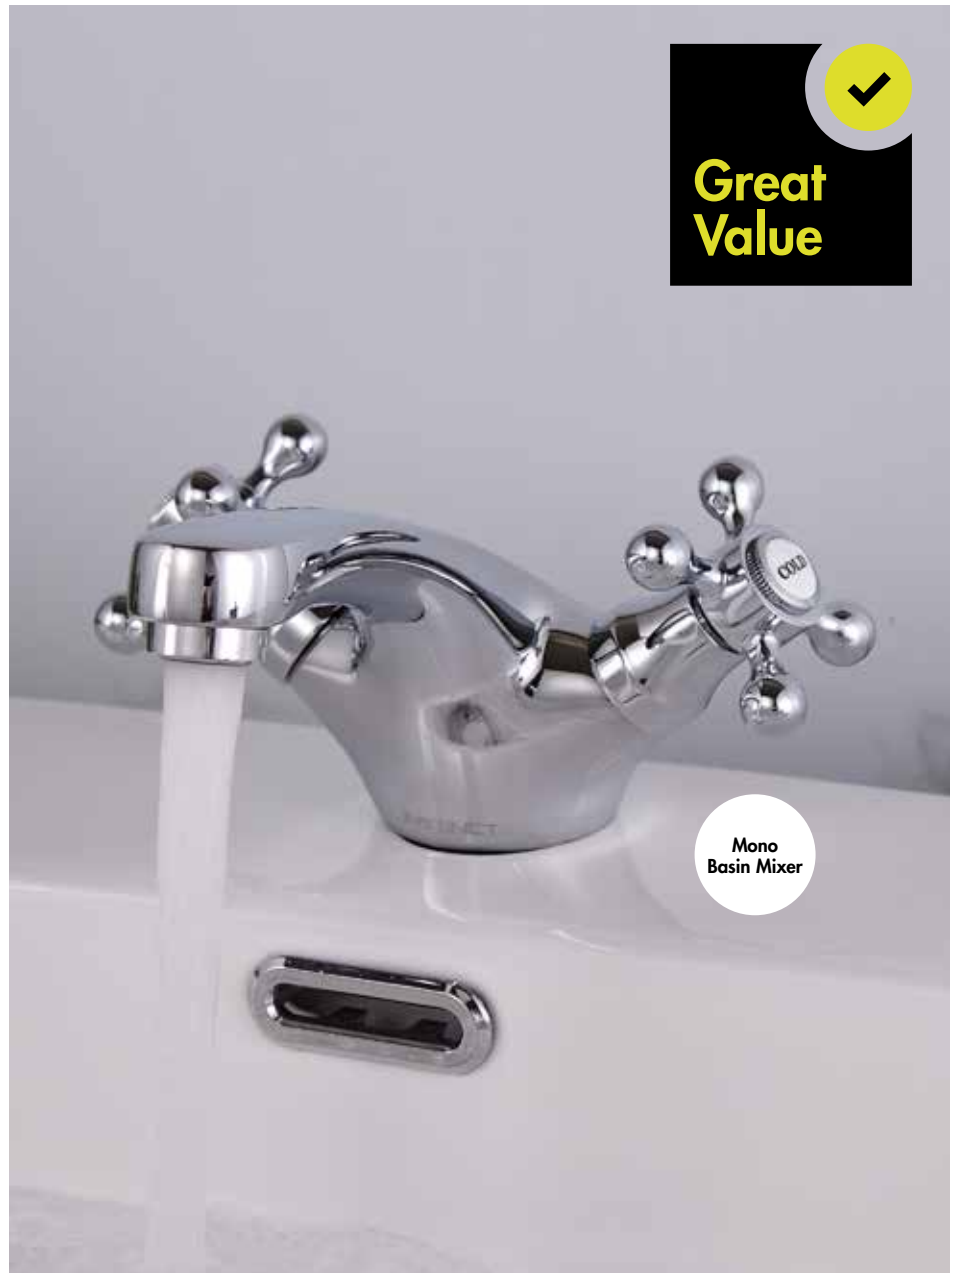

Basin Taps (Pair)

Finish – Chrome
Dimensions – 78(h) x 65(w) x 118(d) mm

Flow Rate – 12.6 l/min

INST-KNX-BP £51.00