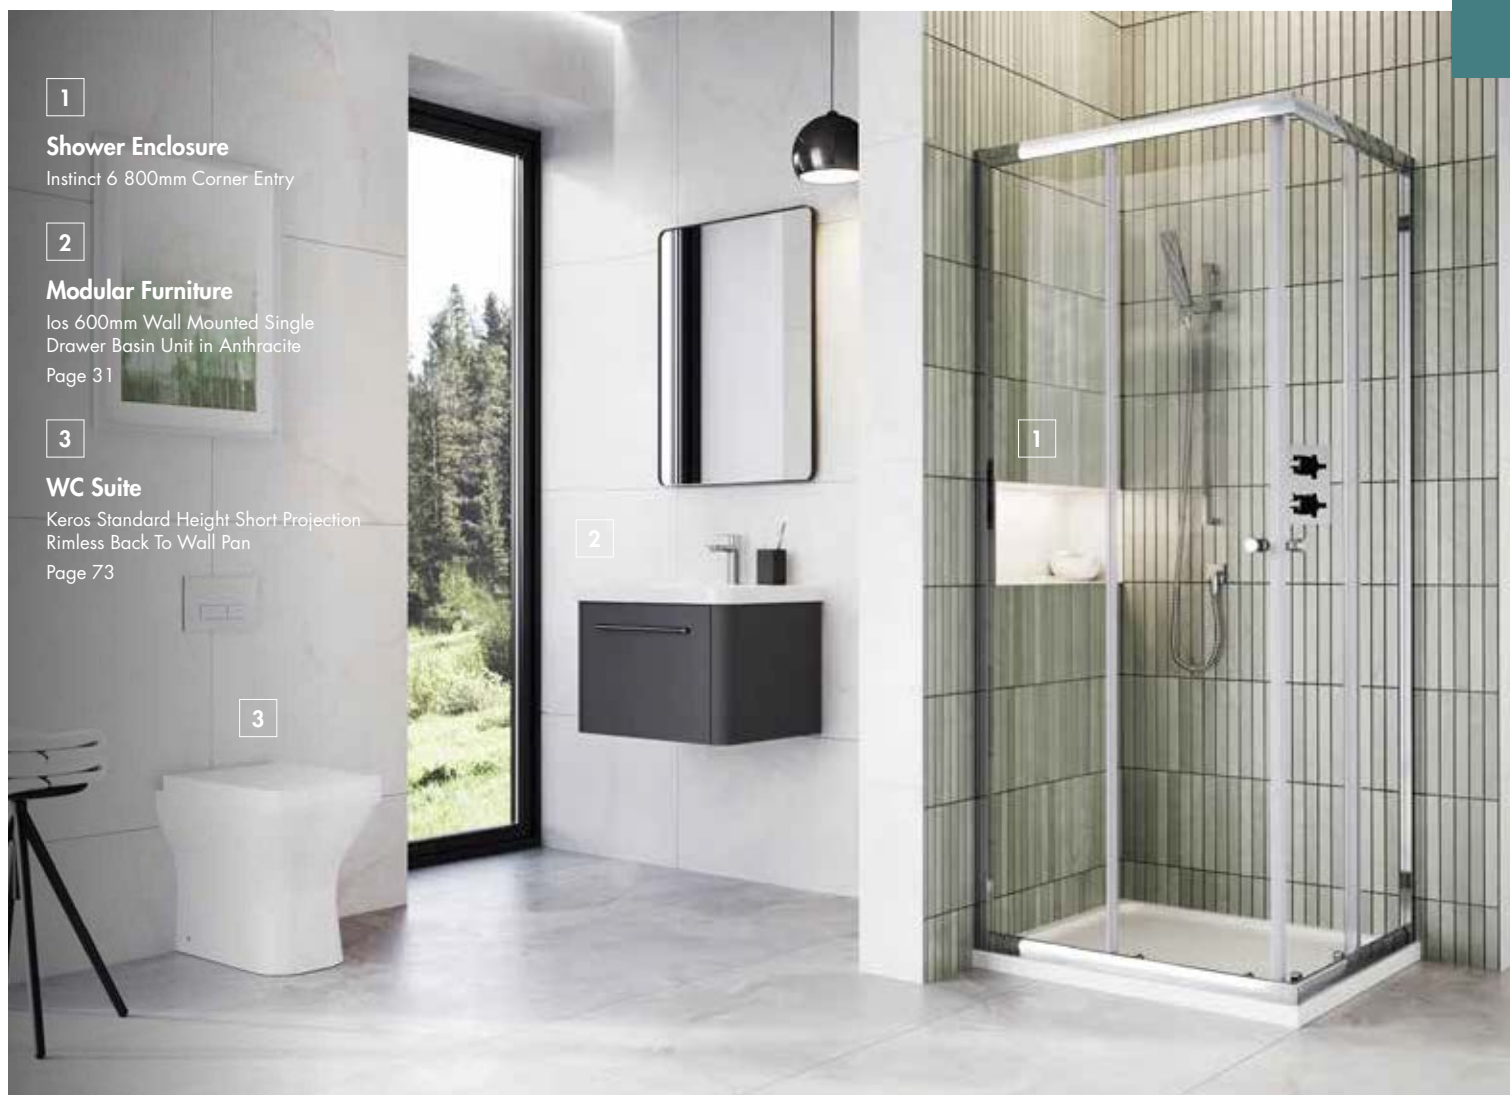

Instinct 6 1000mm
Bifold Door + Side Panel

Inline Panels

	Size	
V2INHL2CS	200mm	£226.00
V2INHL3CS	300mm	£226.00

Extension Profile

	Size	
V2INZEXT	40mm	£72.00

Instinct 6

1

Shower Enclosure