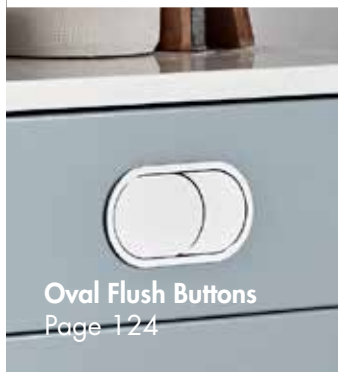

Flushing

Section	Page No.
Frames + Concealed Cisterns	
WC Frames	
Instinct 400mm Wall Hung Bidet and WC Frame	120
Instinct 820mm Wall Hung Frame and Cistern	120
Instinct 1000mm Wall Hung Frame and Cistern	120
Instinct 1170mm Wall Hung Frame and Cistern	120
Concealed Cisterns	
Instinct In-Wall Dual Flush Cistern	121
Instinct Comfort Concealed Dual Flush Cistern	121
Instinct Torrent Concealed Dual Flush Cistern	121
Instinct Cascade Side Entry Concealed Cistern	121
Dual Flush Plates + Buttons	
Dual Flush Plates	
Nuance	122
Kiso	122
Instinct Glass	123
Hemsworth	123
Espada	123
Dual Flush Buttons	
new Oval	124
Nuance	124
Kiso	124
Contactless Flushing	
Instinct Contactless Close Coupled Flushing	125
Instinct Contactless Remote Sensor	125
Instinct Touch Sensor Flush Plate	125

What's new and trending this season...