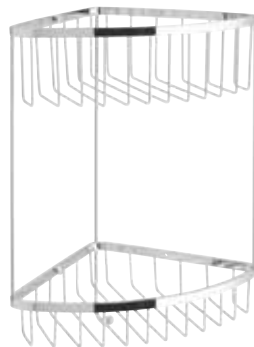

Guarantees

15 Years
on Accessories

Baskets

Removable Corner Basket

Finish – Chrome
Material – Brass
Dimensions – 60(h) x 250(w) x 185(d) mm

BAS-2000-C/P £140.00

Medium Triangular Corner Basket

Finish – Chrome
Material – Brass
Dimensions – 65(h) x 220(w) x 147(d) mm

BAS-2015M-C/P £65.00

Large Triangular Corner Basket

Finish – Chrome
Material – Brass
Dimensions – 105(h) x 270(w) x 194(d) mm

BAS-2012-C/P £117.00

Corner Basket with Hook

Finish – Chrome
Material – Brass
Dimensions – 90(h) x 206(w) x 206(d) mm

BAS-2014-C/P £170.00

Medium Rectangular Basket

Finish – Chrome
Material – Brass
Dimensions – 65(h) x 210(w) x 128(d) mm

BAS-2016M-C/P £88.00

Large Rectangular Basket

Finish – Chrome
Material – Brass
Dimensions – 85(h) x 300(w) x 138(d) mm

BAS-2016L-C/P £106.00

Large Double Triangular Corner Basket

Finish – Chrome
Material – Brass
Dimensions – 206(h) x 200(w) x 160(d) mm

BAS-2013-C/P £140.00

Large Double Triangular Corner Basket with Integral Hook

Finish – Chrome
Material – Brass
Dimensions – 368(h) x 269(w) x 196(d) mm

BAS-2004-C/P £187.00