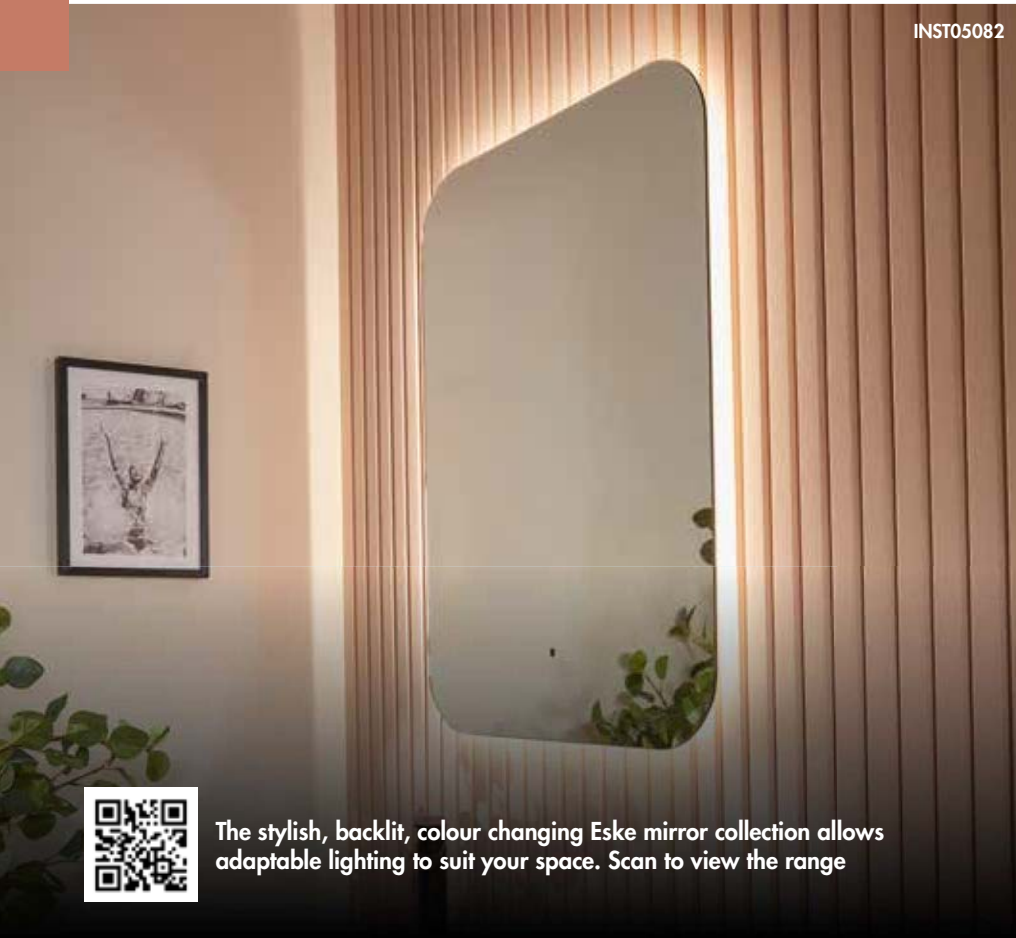

Eske / Copse

INST05082

The stylish, backlit, colour changing Eske mirror collection allows adaptable lighting to suit your space. Scan to view the range