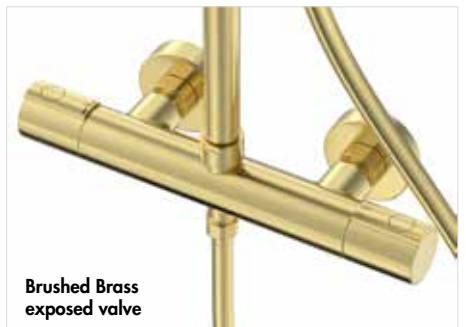

Keros

Guarantees

10 Years on Keros Showers

new