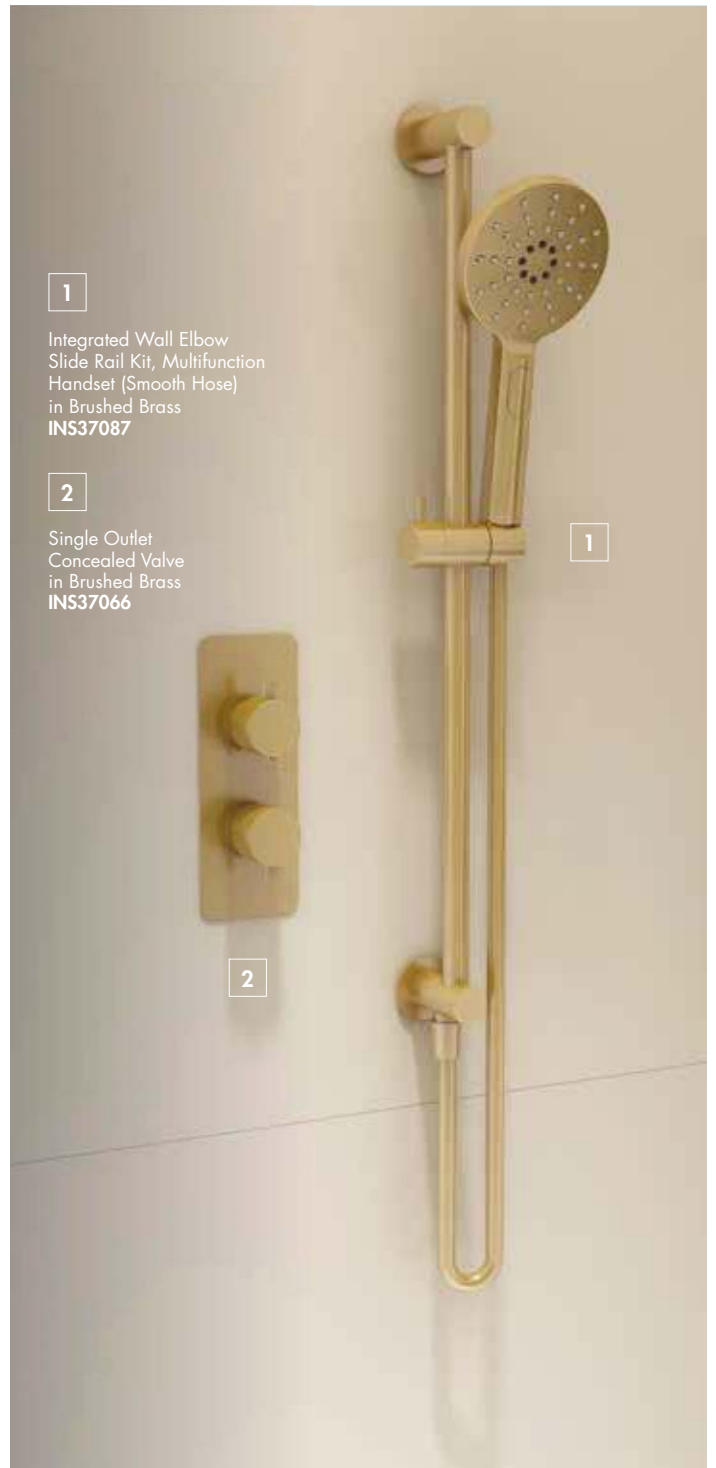

Create Your Own Shower

Guarantees

10 Years on Concealed Showers

5 Years on Valve Working Parts

1 Year on Shower Kit Components