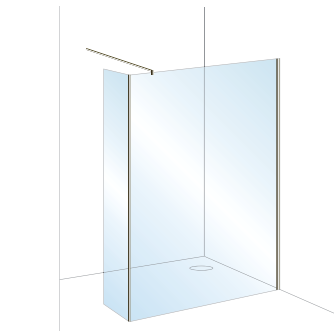

Configuration 7

Corner Panel
Pivoting Deflector Panel
Low Level Brace Kit