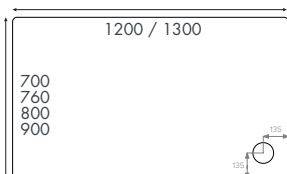

Standard + Anti Slip Trays

Finish – White
Material – 45mm acrylic capped stone resin shower tray
Waste – 90mm fast flow waste also available
Compatibility – Fully compatible with the Instinct shower enclosure ranges
Components – Available with leg and panel set to raise off the floor
Safety – Anti slip rated to Class C standard

Low Profile Standard Trays		
H970100	900 x 700mm	£280.00
H976100	900 x 760mm	£351.00
H980100	900 x 800mm	£303.00
H1070100	1000 x 700mm	£312.00
H1076100	1000 x 760mm	£312.00
H1080100	1000 x 800mm	£312.00
H1090100	1000 x 900mm	£312.00
H1176100	1100 x 760mm	£329.00
H1180100	1100 x 800mm	£329.00
H1190100	1100 x 900mm	£329.00
H1270100	1200 x 700mm	£312.00
H1276100	1200 x 760mm	£312.00
H1280100	1200 x 800mm	£323.00
H1290100	1200 x 900mm	£375.00
H1380100	1300 x 800mm	£497.00
H1470100	1400 x 700mm	£511.00
H1480100	1400 x 800mm	£514.00
H1490100	1400 x 900mm	£514.00
H1570100	1500 x 700mm	£511.00
H1576100	1500 x 760mm	£511.00
H1580100	1500 x 800mm	£514.00
H1590100	1500 x 900mm	£524.00
H1670100	1600 x 700mm	£652.00
H1676100	1600 x 760mm	£669.00
H1680100	1600 x 800mm	£677.00
H1690100	1600 x 900mm	£677.00
H1770100	1700 x 700mm	£677.00
H1776100	1700 x 760mm	£677.00
H1780100	1700 x 800mm	£677.00
H1790100	1700 x 900mm	£704.00
H1880100	1800 x 800mm	£831.00

Low Profile Anti Slip Trays		
ASH970100	900 x 700mm	£309.00
ASH976100	900 x 760mm	£386.00
ASH980100	900 x 800mm	£333.00
ASH1070100	1000 x 700mm	£344.00
ASH1076100	1000 x 760mm	£344.00
ASH1080100	1000 x 800mm	£344.00
ASH1090100	1000 x 900mm	£344.00
ASH1176100	1100 x 760mm	£361.00
ASH1180100	1100 x 800mm	£361.00
ASH1190100	1100 x 900mm	£361.00
ASH1270100	1200 x 700mm	£344.00
ASH1276100	1200 x 760mm	£344.00
ASH1280100	1200 x 800mm	£356.00
ASH1290100	1200 x 900mm	£413.00
ASH1380100	1300 x 800mm	£547.00
ASH1470100	1400 x 700mm	£562.00
ASH1480100	1400 x 800mm	£567.00
ASH1490100	1400 x 900mm	£567.00
ASH1570100	1500 x 700mm	£562.00
ASH1576100	1500 x 760mm	£562.00
ASH1580100	1500 x 800mm	£567.00
ASH1590100	1500 x 900mm	£576.00
ASH1670100	1600 x 700mm	£718.00
ASH1676100	1600 x 760mm	£735.00
ASH1680100	1600 x 800mm	£746.00
ASH1690100	1600 x 900mm	£746.00
ASH1770100	1700 x 700mm	£746.00
ASH1776100	1700 x 760mm	£746.00
ASH1780100	1700 x 800mm	£746.00
ASH1790100	1700 x 900mm	£774.00
ASH1880100	1800 x 800mm	£914.00