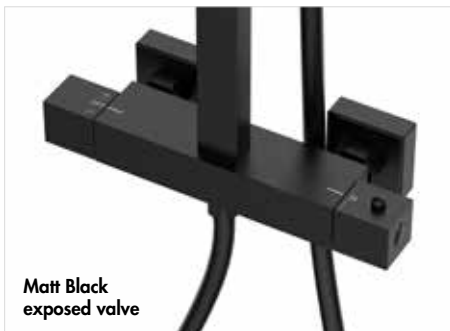

Brushed Brass
exposed valve

Matt Black
exposed valve