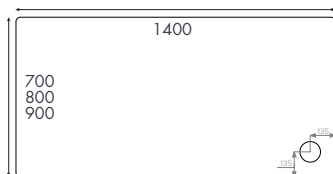

INST03021

£117.00

10 Years on Standard Shower Trays

10 Years on Anti Slip Shower Trays

Shower Trays

Rectangular Shower Trays

Rectangle flat to floor

Standard + Anti Slip Trays