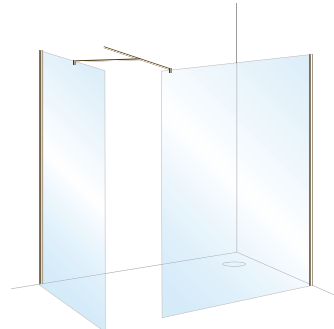

Configuration 3

Corner Panels x 2
Low Level Brace Kit
Side Panel Brace Kit