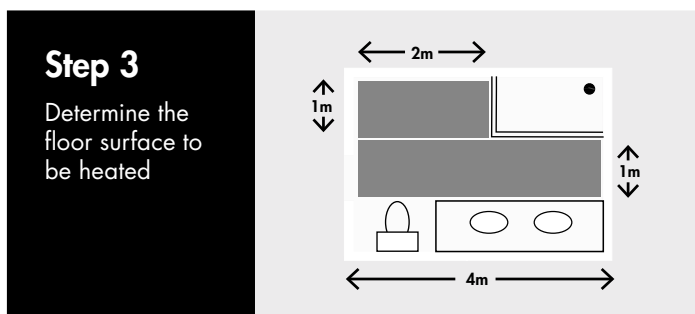

Calculate how much of the floor space is occupied by fixed objects, such as shower tray, sink, etc.
Start with the big items and finish with small items.
Area occupied by furniture: **4m² + 2m² = 6m²**