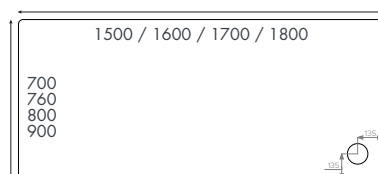

INST03021

£117.00

10 Years on Standard Shower Trays

10 Years on Anti Slip Shower Trays

Shower Trays

Rectangular Shower Trays

Rectangle flat to floor

Standard + Anti Slip Trays