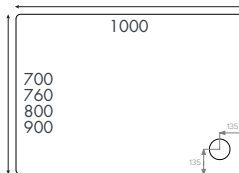

Standard + Anti Slip Trays

Finish – White
Material – 45mm acrylic capped stone resin shower tray
Waste – 90mm fast flow waste also available
Compatibility – Fully compatible with the Instinct shower enclosure ranges
Components – Available with leg and panel set to raise off the floor
Safety – Anti slip rated to Class C standard

Low Profile Standard Trays		
H970100	900 x 700mm	£280.00
H976100	900 x 760mm	£351.00
H980100	900 x 800mm	£303.00
H1070100	1000 x 700mm	£312.00
H1076100	1000 x 760mm	£312.00
H1080100	1000 x 800mm	£312.00
H1090100	1000 x 900mm	£312.00
H1176100	1100 x 760mm	£329.00
H1180100	1100 x 800mm	£329.00
H1190100	1100 x 900mm	£329.00
H1270100	1200 x 700mm	£312.00
H1276100	1200 x 760mm	£312.00
H1280100	1200 x 800mm	£323.00
H1290100	1200 x 900mm	£375.00
H1380100	1300 x 800mm	£497.00
H1470100	1400 x 700mm	£511.00
H1480100	1400 x 800mm	£514.00
H1490100	1400 x 900mm	£514.00
H1570100	1500 x 700mm	£511.00
H1576100	1500 x 760mm	£511.00
H1580100	1500 x 800mm	£514.00
H1590100	1500 x 900mm	£524.00
H1670100	1600 x 700mm	£652.00
H1676100	1600 x 760mm	£669.00
H1680100	1600 x 800mm	£677.00
H1690100	1600 x 900mm	£677.00
H1770100	1700 x 700mm	£677.00
H1776100	1700 x 760mm	£677.00
H1780100	1700 x 800mm	£677.00
H1790100	1700 x 900mm	£704.00
H1880100	1800 x 800mm	£831.00

Low Profile Anti Slip Trays		
ASH970100	900 x 700mm	£309.00
ASH976100	900 x 760mm	£386.00
ASH980100	900 x 800mm	£333.00
ASH1070100	1000 x 700mm	£344.00
ASH1076100	1000 x 760mm	£344.00
ASH1080100	1000 x 800mm	£344.00
ASH1090100	1000 x 900mm	£344.00
ASH1176100	1100 x 760mm	£361.00
ASH1180100	1100 x 800mm	£361.00
ASH1190100	1100 x 900mm	£361.00
ASH1270100	1200 x 700mm	£344.00
ASH1276100	1200 x 760mm	£344.00
ASH1280100	1200 x 800mm	£356.00
ASH1290100	1200 x 900mm	£413.00
ASH1380100	1300 x 800mm	£547.00
ASH1470100	1400 x 700mm	£562.00
ASH1480100	1400 x 800mm	£567.00
ASH1490100	1400 x 900mm	£567.00
ASH1570100	1500 x 700mm	£562.00
ASH1576100	1500 x 760mm	£562.00
ASH1580100	1500 x 800mm	£567.00
ASH1590100	1500 x 900mm	£576.00
ASH1670100	1600 x 700mm	£718.00
ASH1676100	1600 x 760mm	£735.00
ASH1680100	1600 x 800mm	£746.00
ASH1690100	1600 x 900mm	£746.00
ASH1770100	1700 x 700mm	£746.00
ASH1776100	1700 x 760mm	£746.00
ASH1780100	1700 x 800mm	£746.00
ASH1790100	1700 x 900mm	£774.00
ASH1880100	1800 x 800mm	£914.00