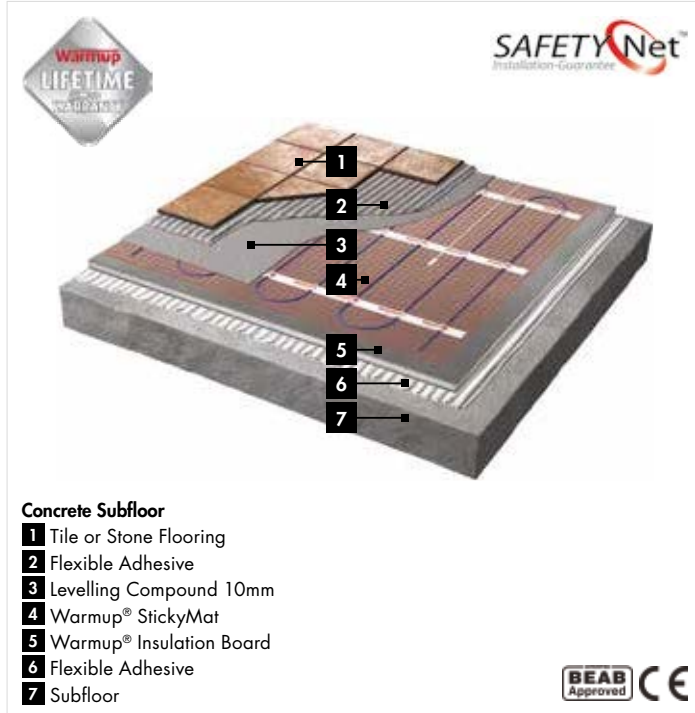

Introduction

Applications

Underfloor Heating Solutions for any Project. Radiant heating is compatible with almost all floor finishes and room types in your house.

Insulating your floor prevents the thermal mass from escaping downwards, significantly reducing the amount of heat absorbed by the subfloor.

4 Simple Steps To Calculate The Area For Electric Floor Heating Systems

First, determine the available room floor space. This is the total amount of floor area, reduced by the area occupied by fixed objects, i.e. kitchen cabinets, bath, etc.

You only need to heat the area you will walk on. We advise you to place at 5 centimetres away from the walls.