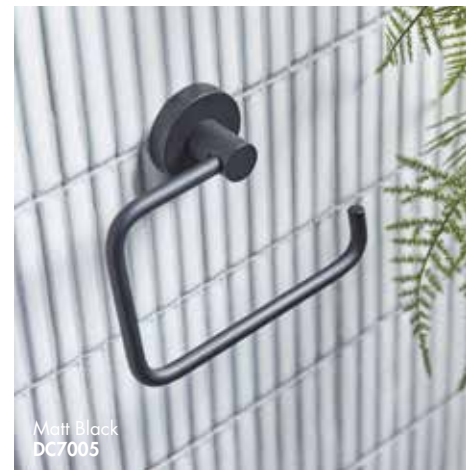

Toilet Roll Holder

Finish – Chrome, Matt Black, Brushed Brass
Material – Brass
Dimensions – 44(h) x 140(w) x 65(d) mm

DC7042	Chrome	£41.00
DC7043	Matt Black	£47.00
DC7044	Brushed Brass	£66.00

Matt Black
DC7005