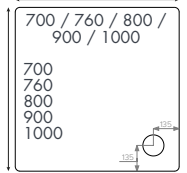

Standard + Anti Slip Trays

Finish – White

Material – 45mm acrylic capped stone resin shower tray

Waste – 90mm fast flow waste also available

Compatibility – Fully compatible with the Instinct shower enclosure ranges

Components – Available with leg and panel set to raise off the floor

Safety – Anti slip rated to Class C standard

Low Profile Standard Trays

H70100	700 x 700mm	£184.00
H76100	760 x 760mm	£186.00
H80100	800 x 800mm	£207.00
H90100	900 x 900mm	£274.00
H100100	1000 x 1000mm	£319.00

Low Profile Anti Slip Trays

ASH70100	700 x 700mm	£203.00
ASH76100	760 x 760mm	£205.00
ASH80100	800 x 800mm	£229.00
ASH90100	900 x 900mm	£302.00
ASH100100	1000 x 1000mm	£352.00