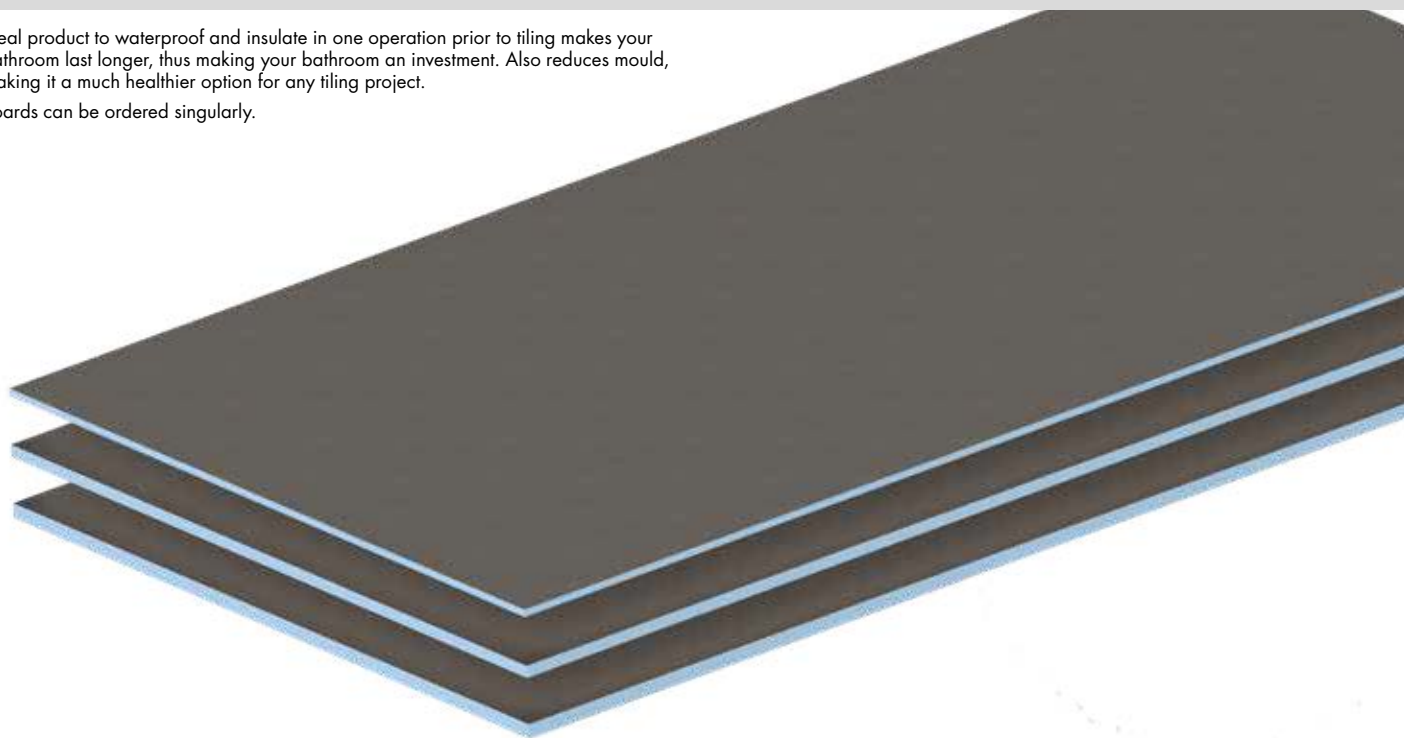

Wetroom Systems

Tile Backer Boards

Ideal product to waterproof and insulate in one operation prior to tiling makes your bathroom last longer, thus making your bathroom an investment. Also reduces mould, making it a much healthier option for any tiling project.

Boards can be ordered singularly.