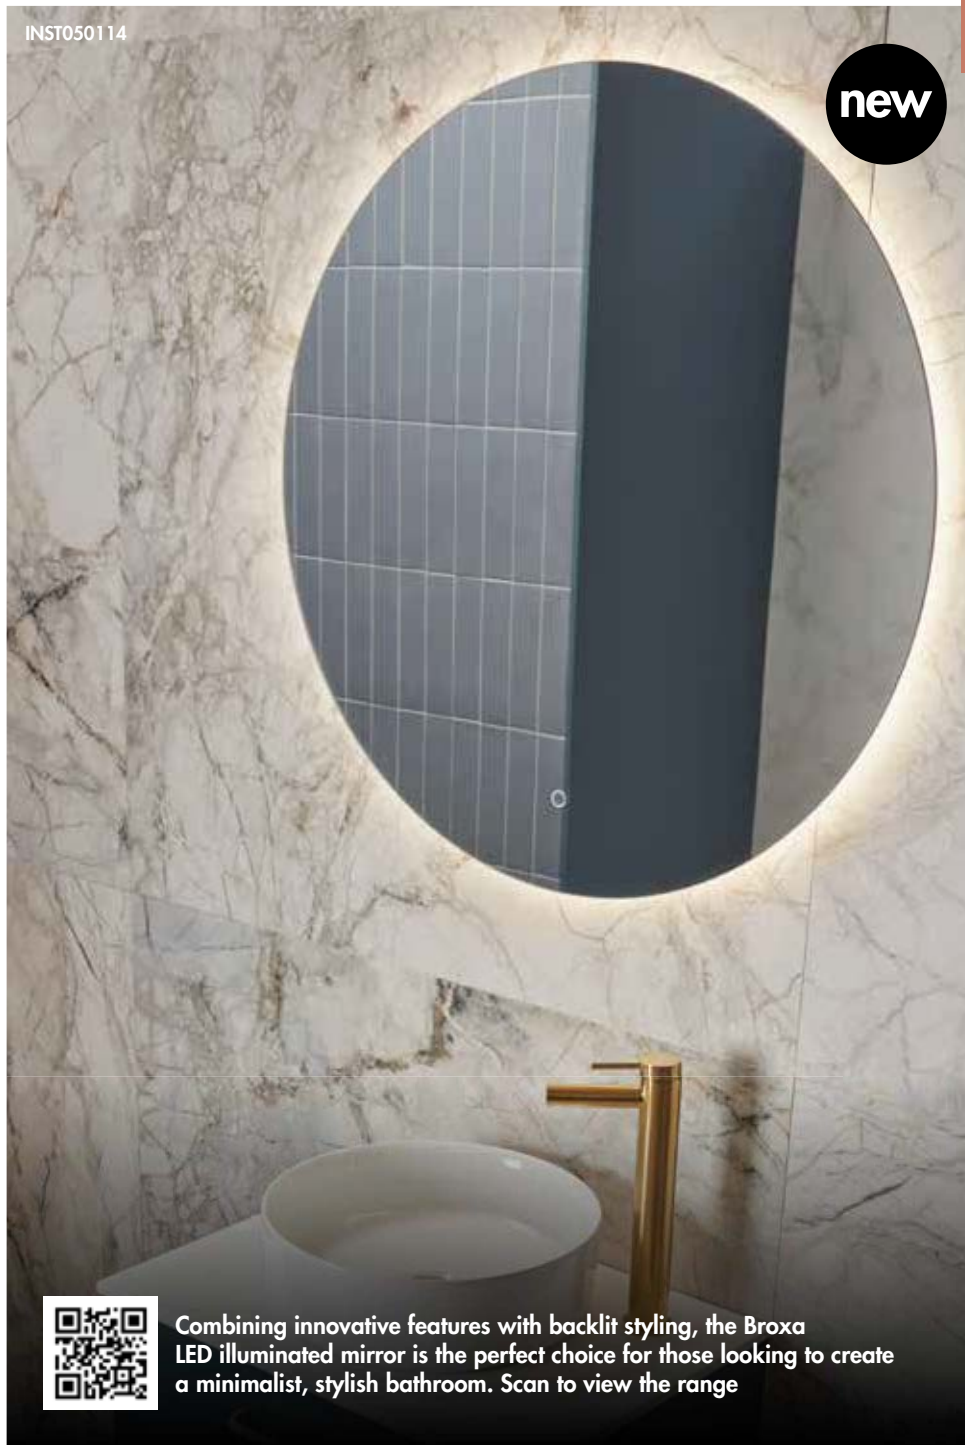

INST050114

new

Combining innovative features with backlit styling, the Broxa LED illuminated mirror is the perfect choice for those looking to create a minimalist, stylish bathroom. Scan to view the range

Broxa LED Illuminated Mirror

Lighting – Backlit design with double tap CCT (Colour Changing Technology) control
Touch Controls – Touch on/off
Hanging – Landscape or Portrait (INST050111, INST050112 + INST050113)
Dimensions –
500(h) x 700(w) x 29(d) mm (INST050111)
600(h) x 800(w) x 29(d) mm (INST050112)
1000(h) x 500(w) x 29(d) mm (INST050113)
600(diameter) x 29(d) mm (INST050114)
800(diameter) x 29(d) mm (INST050115)

INST050111	Rectangular	£283.00
INST050112	Rectangular	£329.00
INST050113	Rectangular	£396.00
INST050114	Circular – ø600mm	£283.00
INST050115	Circular – ø800mm	£351.00

INST050112

INST050111

INST050113

INST050115

INST050114