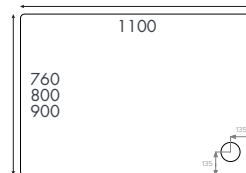

Standard + Anti Slip Trays

Finish – White
Material – 45mm acrylic capped stone resin shower tray
Waste – 90mm fast flow waste also available
Compatibility – Fully compatible with the Instinct shower enclosure ranges
Components – Available with leg and panel set to raise off the floor
Safety – Anti slip rated to Class C standard

Low Profile Standard Trays		
H970100	900 x 700mm	£280.00
H976100	900 x 760mm	£351.00
H980100	900 x 800mm	£303.00
H1070100	1000 x 700mm	£312.00
H1076100	1000 x 760mm	£312.00
H1080100	1000 x 800mm	£312.00
H1090100	1000 x 900mm	£312.00
H1176100	1100 x 760mm	£329.00
H1180100	1100 x 800mm	£329.00
H1190100	1100 x 900mm	£329.00
H1270100	1200 x 700mm	£312.00
H1276100	1200 x 760mm	£312.00
H1280100	1200 x 800mm	£323.00
H1290100	1200 x 900mm	£375.00
H1380100	1300 x 800mm	£497.00
H1470100	1400 x 700mm	£511.00
H1480100	1400 x 800mm	£514.00
H1490100	1400 x 900mm	£514.00
H1570100	1500 x 700mm	£511.00
H1576100	1500 x 760mm	£511.00
H1580100	1500 x 800mm	£514.00
H1590100	1500 x 900mm	£524.00
H1670100	1600 x 700mm	£652.00
H1676100	1600 x 760mm	£669.00
H1680100	1600 x 800mm	£677.00
H1690100	1600 x 900mm	£677.00
H1770100	1700 x 700mm	£677.00
H1776100	1700 x 760mm	£677.00
H1780100	1700 x 800mm	£677.00
H1790100	1700 x 900mm	£704.00
H1880100	1800 x 800mm	£831.00

Low Profile Anti Slip Trays		
ASH970100	900 x 700mm	£309.00
ASH976100	900 x 760mm	£386.00
ASH980100	900 x 800mm	£333.00
ASH1070100	1000 x 700mm	£344.00
ASH1076100	1000 x 760mm	£344.00
ASH1080100	1000 x 800mm	£344.00
ASH1090100	1000 x 900mm	£344.00
ASH1176100	1100 x 760mm	£361.00
ASH1180100	1100 x 800mm	£361.00
ASH1190100	1100 x 900mm	£361.00
ASH1270100	1200 x 700mm	£344.00
ASH1276100	1200 x 760mm	£344.00
ASH1280100	1200 x 800mm	£356.00
ASH1290100	1200 x 900mm	£413.00
ASH1380100	1300 x 800mm	£547.00
ASH1470100	1400 x 700mm	£562.00
ASH1480100	1400 x 800mm	£567.00
ASH1490100	1400 x 900mm	£567.00
ASH1570100	1500 x 700mm	£562.00
ASH1576100	1500 x 760mm	£562.00
ASH1580100	1500 x 800mm	£567.00
ASH1590100	1500 x 900mm	£576.00
ASH1670100	1600 x 700mm	£718.00
ASH1676100	1600 x 760mm	£735.00
ASH1680100	1600 x 800mm	£746.00
ASH1690100	1600 x 900mm	£746.00
ASH1770100	1700 x 700mm	£746.00
ASH1776100	1700 x 760mm	£746.00
ASH1780100	1700 x 800mm	£746.00
ASH1790100	1700 x 900mm	£774.00
ASH1880100	1800 x 800mm	£914.00