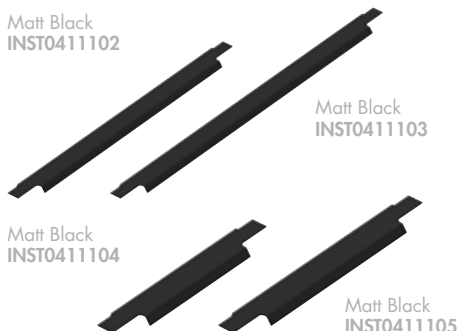

Handle Options (Additional Charge)

Finish – Matt Black
These can be purchased separately.
Individual units supplied at prices shown.

new INST0411103	600mm – Drawer Handle	£26.00
new INST0411102	500mm – Drawer Handle	£20.00
new INST0411105	600mm – Door Handle	£18.00
new INST0411104	500mm – Door Handle	£12.00