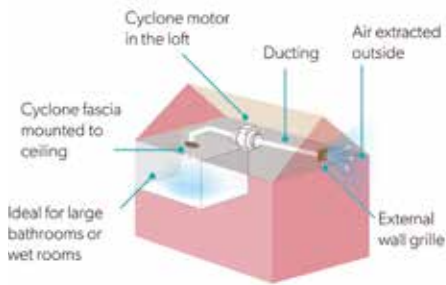

Ventilation

Inline Fans*

Cyclone High Powered Inline Fans

Extraction Rate – 210m³/hr
Overall Dimensions – 145(ø) x 15(d) mm

*Includes extraction kit

An inline fan is where the fan motor is remotely sited within the loft space and is connected to the fascia and external wall grille by the supplied flexible ducting.