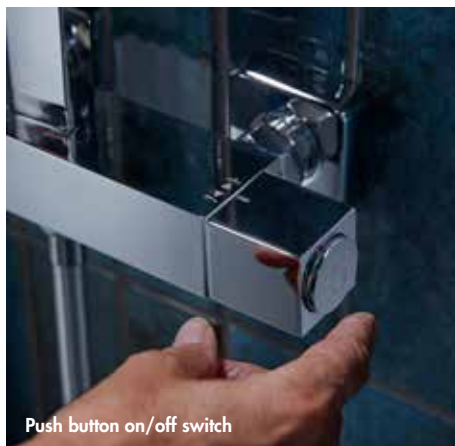

The push button on the Andros handset has three functions and can easily be changed by pressing the button at the bottom of the shower head.