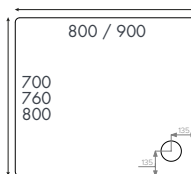

Standard + Anti Slip Trays

Finish – White
Material – 45mm acrylic capped stone resin shower tray
Waste – 90mm fast flow waste also available
Compatibility – Fully compatible with the Instinct shower enclosure ranges
Components – Available with leg and panel set to raise off the floor
Safety – Anti slip rated to Class C standard

Low Profile Standard Trays		
H970100	900 x 700mm	£280.00
H976100	900 x 760mm	£351.00
H980100	900 x 800mm	£303.00
H1070100	1000 x 700mm	£312.00
H1076100	1000 x 760mm	£312.00
H1080100	1000 x 800mm	£312.00
H1090100	1000 x 900mm	£312.00
H1176100	1100 x 760mm	£329.00
H1180100	1100 x 800mm	£329.00
H1190100	1100 x 900mm	£329.00
H1270100	1200 x 700mm	£312.00
H1276100	1200 x 760mm	£312.00
H1280100	1200 x 800mm	£323.00
H1290100	1200 x 900mm	£375.00
H1380100	1300 x 800mm	£497.00
H1470100	1400 x 700mm	£511.00
H1480100	1400 x 800mm	£514.00
H1490100	1400 x 900mm	£514.00
H1570100	1500 x 700mm	£511.00
H1576100	1500 x 760mm	£511.00
H1580100	1500 x 800mm	£514.00
H1590100	1500 x 900mm	£524.00
H1670100	1600 x 700mm	£652.00
H1676100	1600 x 760mm	£669.00
H1680100	1600 x 800mm	£677.00
H1690100	1600 x 900mm	£677.00
H1770100	1700 x 700mm	£677.00
H1776100	1700 x 760mm	£677.00
H1780100	1700 x 800mm	£677.00
H1790100	1700 x 900mm	£704.00
H1880100	1800 x 800mm	£831.00

Low Profile Anti Slip Trays		
ASH970100	900 x 700mm	£309.00
ASH976100	900 x 760mm	£386.00
ASH980100	900 x 800mm	£333.00
ASH1070100	1000 x 700mm	£344.00
ASH1076100	1000 x 760mm	£344.00
ASH1080100	1000 x 800mm	£344.00
ASH1090100	1000 x 900mm	£344.00
ASH1176100	1100 x 760mm	£361.00
ASH1180100	1100 x 800mm	£361.00
ASH1190100	1100 x 900mm	£361.00
ASH1270100	1200 x 700mm	£344.00
ASH1276100	1200 x 760mm	£344.00
ASH1280100	1200 x 800mm	£356.00
ASH1290100	1200 x 900mm	£413.00
ASH1380100	1300 x 800mm	£547.00
ASH1470100	1400 x 700mm	£562.00
ASH1480100	1400 x 800mm	£567.00
ASH1490100	1400 x 900mm	£567.00
ASH1570100	1500 x 700mm	£562.00
ASH1576100	1500 x 760mm	£562.00
ASH1580100	1500 x 800mm	£567.00
ASH1590100	1500 x 900mm	£576.00
ASH1670100	1600 x 700mm	£718.00
ASH1676100	1600 x 760mm	£735.00
ASH1680100	1600 x 800mm	£746.00
ASH1690100	1600 x 900mm	£746.00
ASH1770100	1700 x 700mm	£746.00
ASH1776100	1700 x 760mm	£746.00
ASH1780100	1700 x 800mm	£746.00
ASH1790100	1700 x 900mm	£774.00
ASH1880100	1800 x 800mm	£914.00