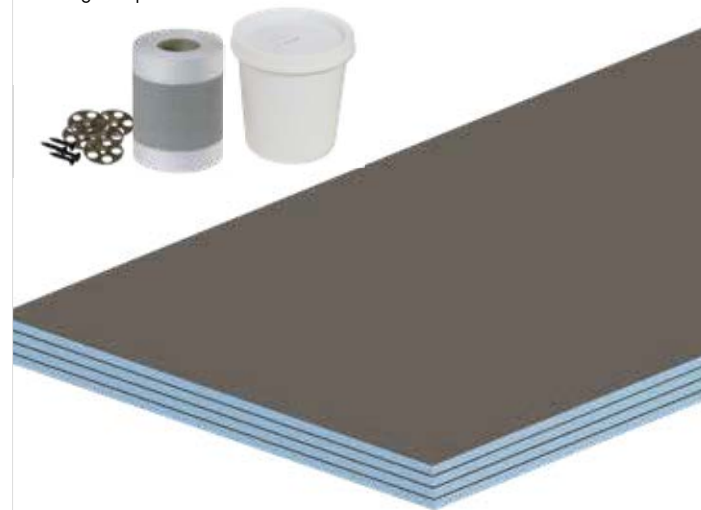

Waterproof Wall + Floor Kits

	Board Thickness	Size	Weight Each	Pallet Qty	
Wall Kits					
Kit Includes – 12mm Boards (1200 x 600mm), Board Fixings, Pro-Seal, 20m Waterproof Tape					
PHGWR-WK-0288	12mm	2.88m²	12kg	–	£135.00
PHGWR-WK-0432	12mm	4.32m²	17kg	–	£169.00
Floor Kits					
Kit Includes – 10mm Boards (1200 x 600mm), Board Fixings, Pro-Seal, 20m Waterproof Tape					
PHGWR-FK-0288	10mm	2.88m²	14kg	–	£128.00
PHGWR-FK-0432	10mm	4.32m²	19kg	–	£160.00

Wall and Floor Kits are supplied with fully Waterproof Tape + Pro-Seal Sealing Compound