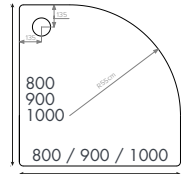

Low Profile Anti Slip Trays

ASH70100	700 x 700mm	£203.00
ASH76100	760 x 760mm	£205.00
ASH80100	800 x 800mm	£229.00
ASH90100	900 x 900mm	£302.00
ASH100100	1000 x 1000mm	£352.00

Quadrant Shower Trays

Quad on legs