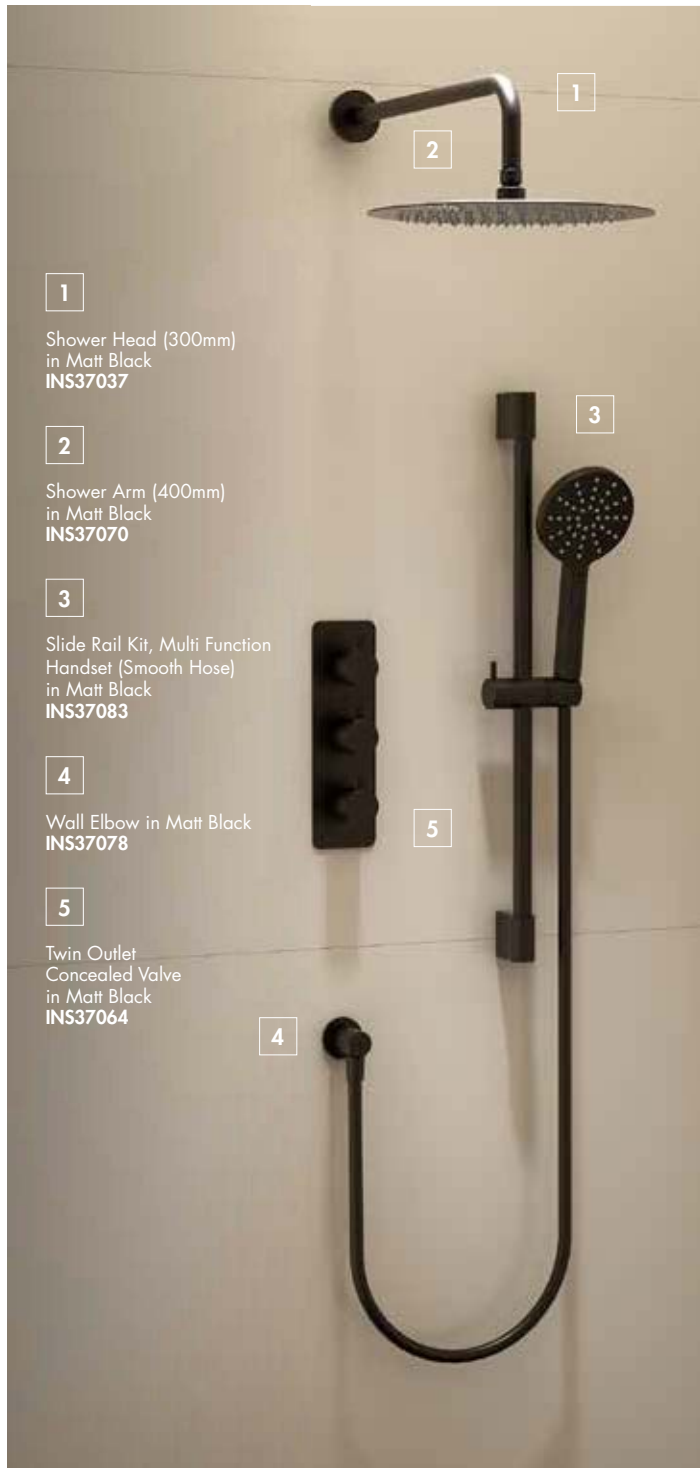

Create Your Own Shower

Guarantees

10 Years on Concealed Showers

5 Years on Valve Working Parts

1 Year on Shower Kit Components