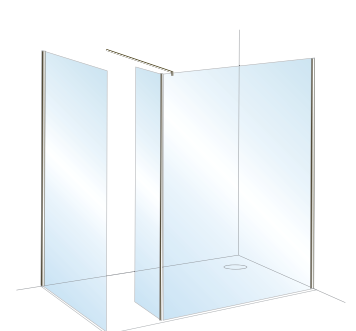

Configuration 8

Corner Panels x 2
Fixed Deflector
Low Level Brace Kit