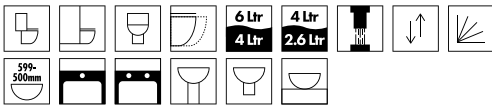

Kiso Round Sanitaryware Range

Standard Height Short Projection Open Back Close Coupled WC Suite

Standard Height Short Projection Back To Wall Pan

560mm Basin (Full Pedestal)

560mm Basin (Semi Pedestal)

560mm Semi Recessed Basin

500mm Basin (Full Pedestal)