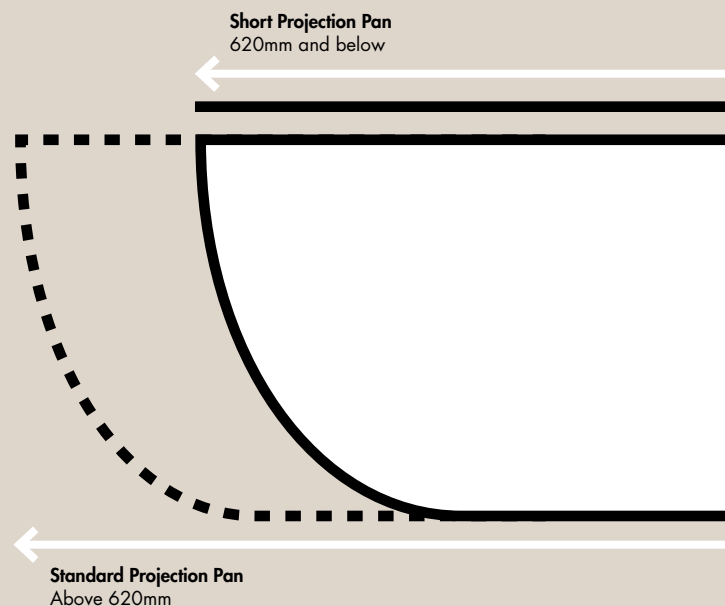

Short Projection Pans

A short projection pan means that it has a shorter depth than standard, and therefore does not protrude as far, taking up less floor space. Typical short projection pans are 620mm* and below (standard projection pans are typically above 620mm). A short projection pan is ideal for a small bathroom or cloakroom suite.

*620mm is relevant to Close Coupled suites. Below 500mm is considered short projection for Back to Wall and Wall Hung Pans.