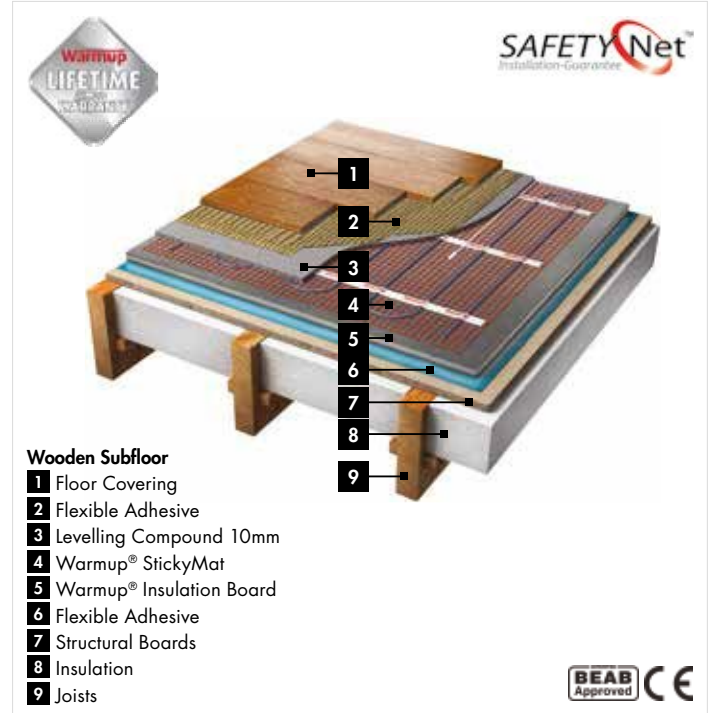

Introduction

Applications

Underfloor Heating Solutions for any Project. Radiant heating is compatible with almost all floor finishes and room types in your house.

Insulating your floor prevents the thermal mass from escaping downwards, significantly reducing the amount of heat absorbed by the subfloor.

4 Simple Steps To Calculate The Area For Electric Floor Heating Systems

First, determine the available room floor space. This is the total amount of floor area, reduced by the area occupied by fixed objects, i.e. kitchen cabinets, bath, etc.

You only need to heat the area you will walk on. We advise you to place at 5 centimetres away from the walls.