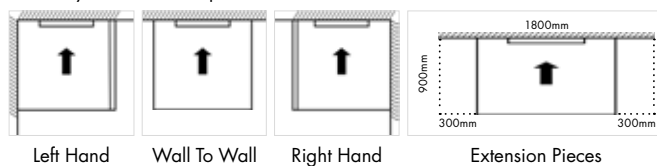

Choose your installation position