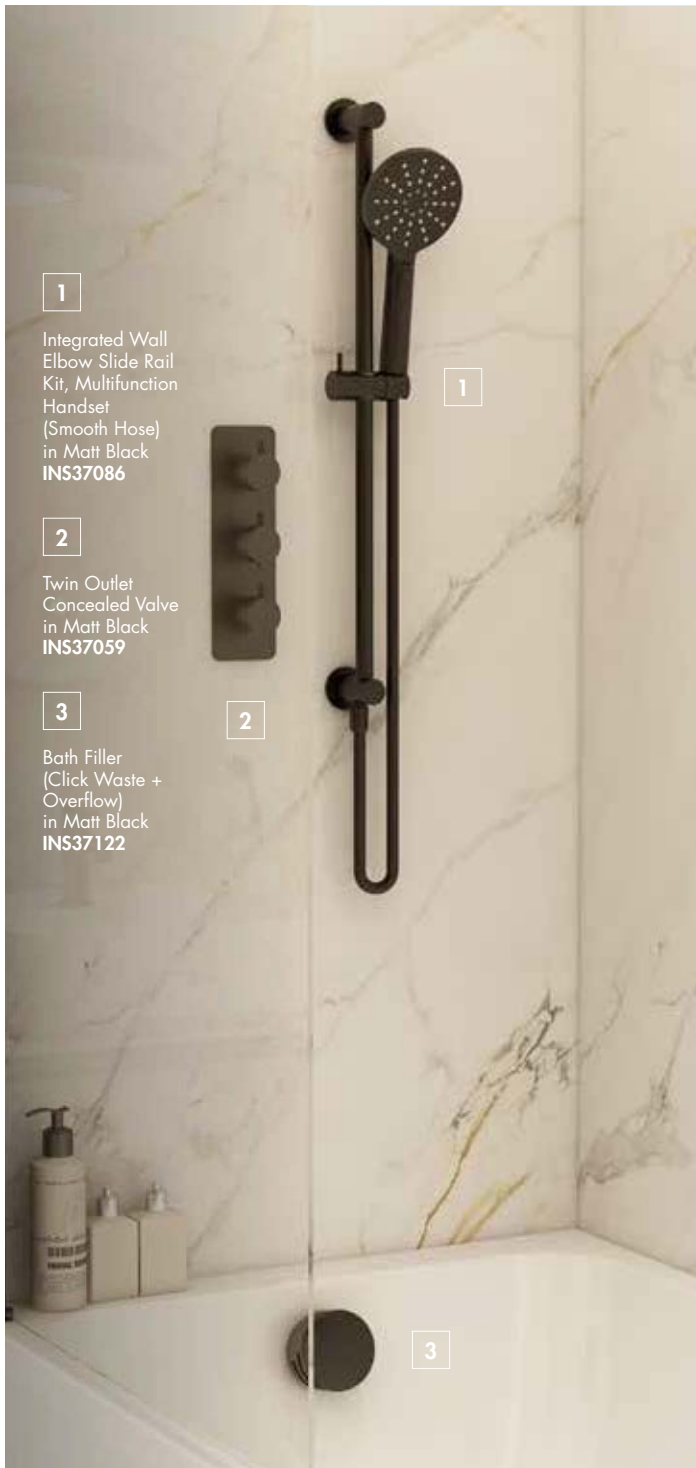

Create Your Own Shower