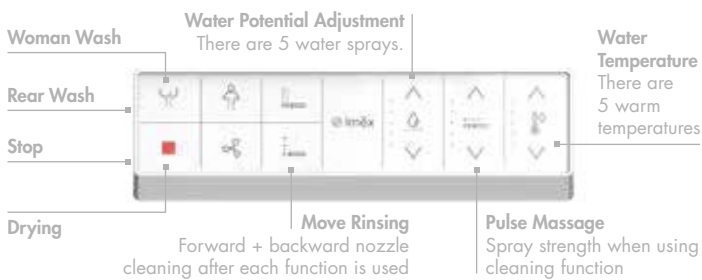

One rotary knob control, easy operation

Side rotary knob control design integrates all smart functions on a minimalist knob. By rotating and pressing, it can easily achieve rear wash, woman wash and drying, as well as regulating, the position and flow of the shower spray, water temperature.