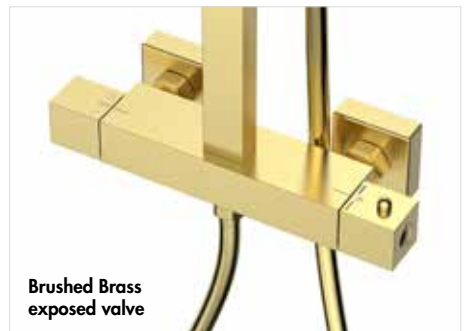

Brushed Brass
exposed valve