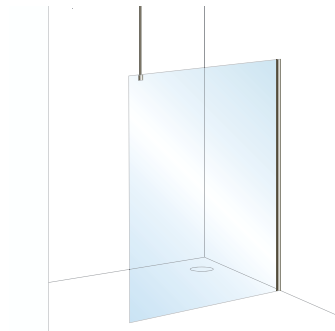

Configuration 6

Corner Panel
Ceiling Brace Kit