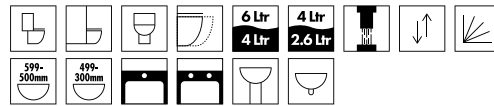

Kiso Square Sanitaryware Range

Standard Height Short Projection Open Back Close Coupled WC Suite

Standard Height Short Projection Back To Wall Pan

530mm Basin (Full Pedestal)

450mm Handrinse Cloakroom Basin (Full Pedestal)