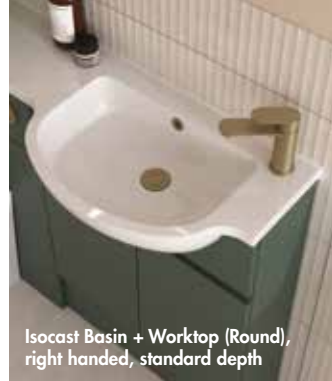

Isocast Basin + Worktops – Square

* Suitable for use with 600mm standard depth semi-countertop base units only

1000mm	INIS1002S.L	1000 x 355mm Standard Depth – Left Handed*	£488.00
	INIS1002S.R	1000 x 355mm Standard Depth – Right Handed*	£488.00
	INIS1002SM.L	1000 x 220mm Slim Depth – Left Handed*	£488.00
	INIS1002SM.R	1000 x 220mm Slim Depth – Right Handed*	£488.00
1200mm	INIS1202S.L	1200 x 355mm Standard Depth – Left Handed*	£536.00
	INIS1202S.R	1200 x 355mm Standard Depth – Right Handed*	£536.00
	INIS1200SM.L	1200 x 220mm Slim Depth – Left Handed*	£536.00
	INIS1200SM.R	1200 x 220mm Slim Depth – Right Handed*	£536.00
1500mm	INIS1500S.L	1500 x 355mm Standard Depth – Left Handed*	£644.00
	INIS1500S.R	1500 x 355mm Standard Depth – Right Handed*	£644.00
	INIS1502SM.L	1500 x 220mm Slim Depth – Left Handed*	£644.00
	INIS1502SM.R	1500 x 220mm Slim Depth – Right Handed*	£644.00

Isocast Basin + Worktops – Round

* Suitable for use with 600mm standard depth semi-countertop base units only

1000mm	new INSO1002S.L	Standard Depth – Left Handed*	£369.00
	new INSO1002S.R	Standard Depth – Right Handed*	£369.00
	new INSO1002SM.L	Slim Depth – Left Handed*	£369.00
	new INSO1002SM.R	Slim Depth – Right Handed*	£369.00
1200mm	new INSO1202S.L	Standard Depth – Left Handed*	£480.00
	new INSO1202S.R	Standard Depth – Right Handed*	£480.00
	new INSO1200SM.L	Slim Depth – Left Handed*	£480.00
	new INSO1200SM.R	Slim Depth – Right Handed*	£480.00
1500mm	new INSO1500S.L	Standard Depth – Left Handed*	£576.00
	new INSO1500S.R	Standard Depth – Right Handed*	£576.00
	new INSO1502SM.L	Slim Depth – Left Handed*	£576.00
	new INSO1502SM.R	Slim Depth – Right Handed*	£576.00