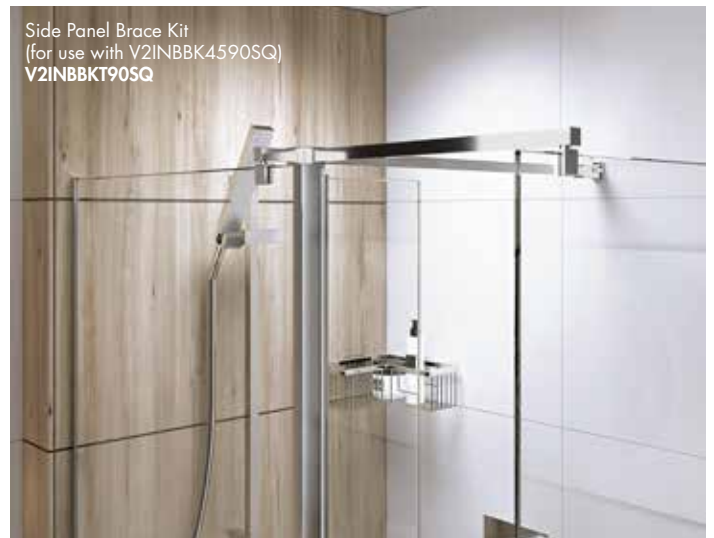

Side Panel Brace Kit
(for use with V2INBBK4590SQ)
V2INBBKT905Q

Side Panel Brace Kit
(for use with V2INBBK4590SQ)
V2INBBKT905Q

Guarantees

Instinct 8 + 10 Wetroom Panels

8mm Components

Corner Wetroom Panel	Chrome	Black	Brushed Brass	Brushed Nickel	Black Grid
400mm Panel (Act. 365mm)	V2IN8SP4CS £277.00	V2IN8SP4CB £277.00			
500mm Panel (Act. 465mm)	V2IN8SP5CS £286.00	V2IN8SP5CB £286.00			
600mm Panel (Act. 565mm)	V2IN8SP6CS £302.00	V2IN8SP6CB £302.00	V2IN8SP6CBR £302.00	V2IN8SP6CN £302.00	
700mm Panel (Act. 665mm)	V2IN8SP7CS £315.00	V2IN8SP7CB £315.00	V2IN8SP7CBR £315.00	V2IN8SP7CN £315.00	
760mm Panel (Act. 725mm)	V2IN8SP76CS £320.00	V2IN8SP76CB £320.00	V2IN8SP76CBR £320.00	V2IN8SP76CN £320.00	
800mm Panel (Act. 765mm)	V2IN8SP8CS £325.00	V2IN8SP8CB £325.00	V2IN8SP8CBR £325.00	V2IN8SP8CN £325.00	V2IN8SP8GPB £500.00
900mm Panel (Act. 865mm)	V2IN8SP9CS £339.00	V2IN8SP9CB £339.00	V2IN8SP9CBR £339.00	V2IN8SP9CN £339.00	V2IN8SP9GPB £524.00
1000mm Panel (Act. 965mm)	V2IN8SP10CS £354.00	V2IN8SP10CB £354.00	V2IN8SP10CBR £354.00	V2IN8SP10CN £354.00	V2IN8SP10GPB £549.00
1100mm Panel (Act. 1065mm)	V2IN8SP11CS £378.00	V2IN8SP11CB £378.00	V2IN8SP11CBR £378.00	V2IN8SP11CN £378.00	V2IN8SP11GPB £587.00
1200mm Panel (Act. 1165mm)	V2IN8SP12CS £401.00	V2IN8SP12CB £401.00	V2IN8SP12CBR £401.00	V2IN8SP12CN £401.00	V2IN8SP12GPB £624.00
1400mm Panel (Act. 1365mm)	V2IN8SP14CS £425.00	V2IN8SP14CB £425.00	V2IN8SP14CBR £425.00	V2IN8SP14CN £425.00	