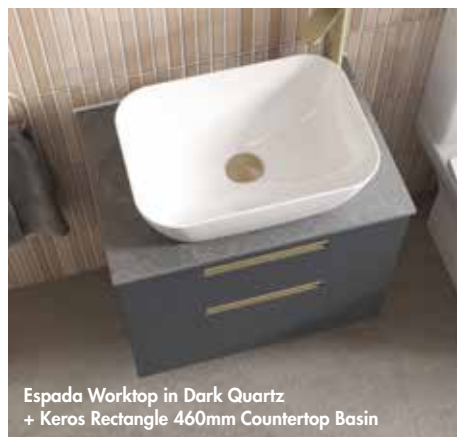

Espada

Solid Surface Worktop

Supplied undrilled

500mm Worktops

Dimensions – 12(h) x 500(w) x 425(d) mm

new INST0414121	Arctic White	£231.00
new INST0414122	Bianco Marble	£231.00
new INST0414123	Dark Quartz	£231.00

600mm Worktops

Dimensions – 12(h) x 600(w) x 425(d) mm

new INST0414124	Arctic White	£264.00
new INST0414125	Bianco Marble	£264.00
new INST0414126	Dark Quartz	£264.00

700mm Worktops

Dimensions – 12(h) x 700(w) x 425(d) mm

new INST0414127	Arctic White	£298.00
new INST0414128	Bianco Marble	£298.00
new INST0414129	Dark Quartz	£298.00

800mm Worktops

Dimensions – 12(h) x 800(w) x 425(d) mm

new INST04141210	Arctic White	£333.00
new INST04141211	Bianco Marble	£333.00
new INST04141212	Dark Quartz	£333.00

1
Modular Furniture
Espada 600mm Wall Mounted Two
Drawer Basin Unit in Matt Midnight Grey
Page 23

3
Basin
Brierley 490mm
Countertop Basin
Page 115

2
Worktop
Arctic White
600mm Worktop

4
Mirror
Hanliith Aluminium
Cabinet
Page 136

5
WC Suite
Keros Comfort Height Open
Back Close Coupled WC Suite
Page 73