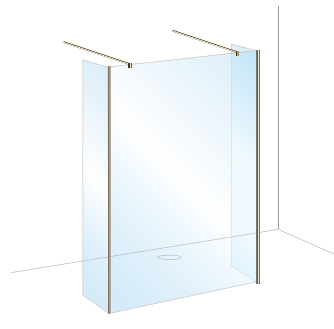

Configuration 11

Linear Panel
Pivoting Deflector Panel x 2
Low Level Brace Kit x 2

This is just a selection of configurations which can be created using either 8mm or 10mm Select glass panels