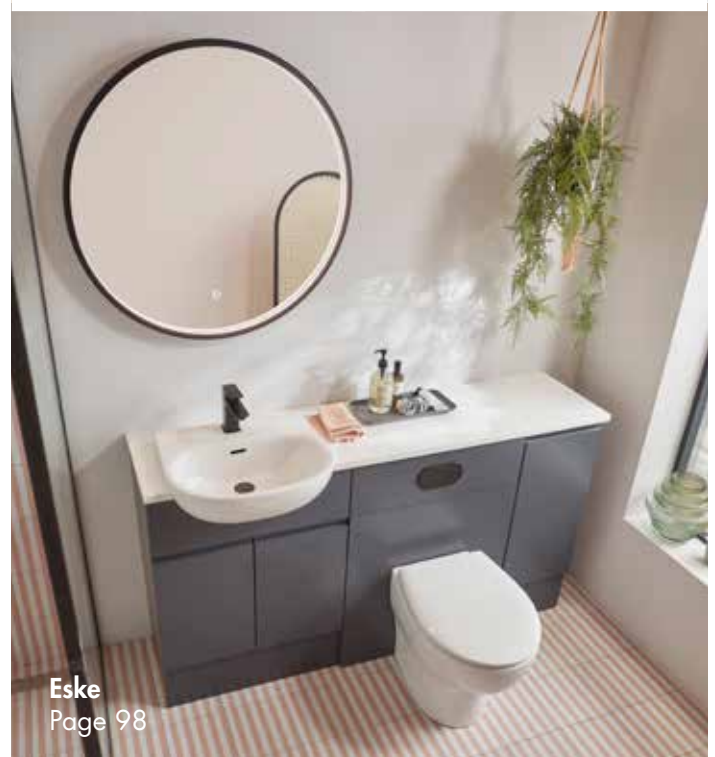

Sanitaryware

Section	Page No.
Sanitaryware	
Traditional Sanitaryware	
Hemsworth	66
Kinsley	70
Contemporary Sanitaryware	
Keros	72
Dene	76
Espada	78
Firbeck	82
Brierley	84
Samos	86
Lissett	88
Wave	90
Loch	94
Ecstasy	96
new Eske	98
Skean	100
Nuance	102
Tulla	106
Instinct Pro	109

Sanitaryware Accessories

WC Pillar Units	110
Smart WCs	112
Cloakroom Basins	114
Overflow Caps	114
Vessel Basins	115
Toilet Seats	116
Toilet Seat Hinge Covers	116

What's new and trending this season...