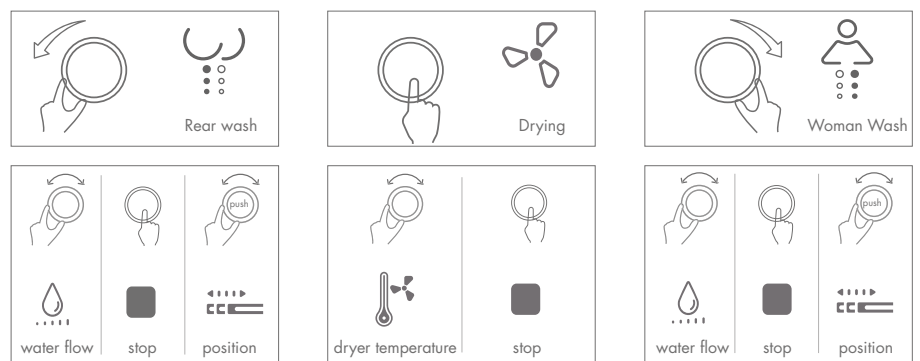

Details Make The Design

Delicate feel, light guide with comfortable operation. Micromesh texture with intuitive touch. Many features with one control.