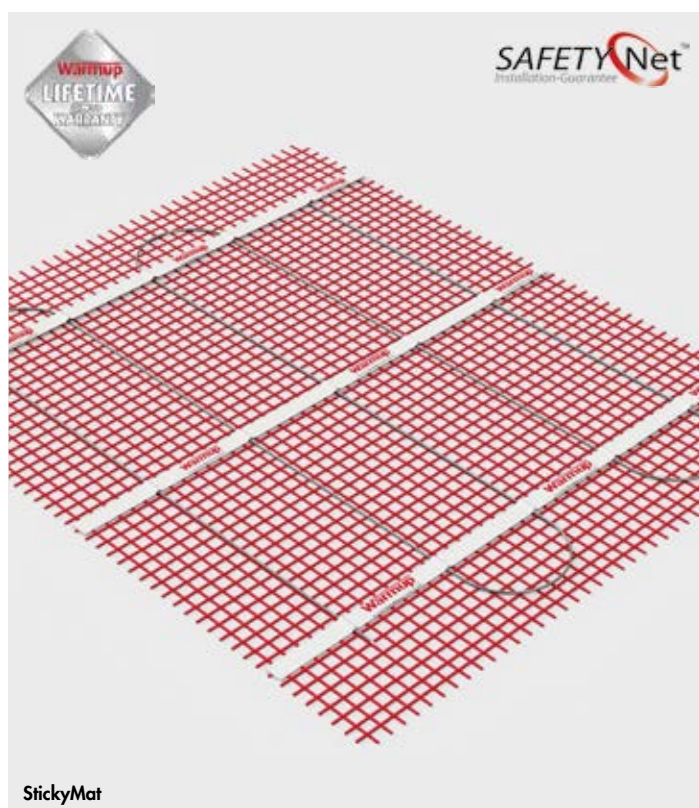

Materials

Warmup Guarantees
The world's best-selling floor heating brand™ **3** Lifetime on Warmup Thermostats

StickyMat

- The thinnest dual-fluoropolymer coated heating wire (less than 1.8mm diameter)
- StickyMat with pressure sensitive adhesive, for the fastest and most secure installation
- Can be repositioned easily without losing adhesion
- The pressure sensitive adhesive ensures that no wire or mesh is raised when tiling or covering with a self-levelling compound

StickyMat 150W/m²			StickyMat 150W/m²		
SPM1	1m²	£127.00	2SPM0.5	0.5m²	£84.00
SPM1.5	1.5m²	£161.00	2SPM1	1m²	£142.00
SPM2	2m²	£183.00	2SPM1.5	1.5m²	£178.00
SPM2.5	2.5m²	£225.00	2SPM2	2m²	£198.00
SPM3	3m²	£261.00	2SPM2.5	2.5m²	£241.00
SPM3.5	3.5m²	£293.00	2SPM3	3m²	£282.00
SPM4	4m²	£325.00	2SPM3.5	3.5m²	£318.00
SPM4.5	4.5m²	£350.00	2SPM4	4m²	£354.00
SPM5	5m²	£380.00	2SPM4.5	4.5m²	£377.00
SPM6	6m²	£448.00	2SPM5	5m²	£408.00
SPM7	7m²	£516.00	2SPM6	6m²	£481.00
SPM8	8m²	£563.00	2SPM7	7m²	£556.00
SPM9	9m²	£612.00	2SPM8	8m²	£612.00
SPM10	10m²	£649.00	2SPM9	9m²	£658.00
SPM11	11m²	£688.00	2SPM10	10m²	£694.00
SPM12	12m²	£751.00	2SPM15	15m²	£1014.00
SPM15	15m²	£943.00			

DCM-PRO

DCM-PRO