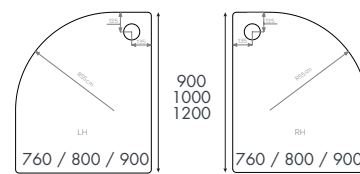

Wastes

HW90	Shower Trap 90mm Waste (Bagged)	£62.00
LPWT016	Waste Cover in Black	£37.00

Shower Trays

Offset Quadrant Shower Trays

Quad flat to floor

Standard + Anti Slip Trays

Finish – White
 Material – 45mm acrylic capped stone resin shower tray
 Waste – 90mm fast flow waste also available
 Compatibility – Fully compatible with the Instinct shower enclosure ranges
 Components – Available with leg and panel set to raise off the floor
 Safety – Anti slip rated to Class C standard