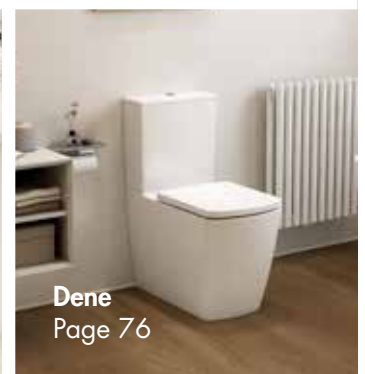

Sanitaryware

Section	Page No.
Sanitaryware	
Traditional Sanitaryware	
Hemsworth	66
Kinsley	70
Contemporary Sanitaryware	
Keros	72
Dene	76
Espada	78
Firbeck	82
Brierley	84
Samos	86
Lissett	88
Wave	90
Loch	94
Ecstasy	96
new Eske	98
Skean	100
Nuance	102
Tulla	106
Instinct Pro	109

Sanitaryware Accessories

WC Pillar Units	110
Smart WCs	112
Cloakroom Basins	114
Overflow Caps	114
Vessel Basins	115
Toilet Seats	116
Toilet Seat Hinge Covers	116

What's new and trending this season...