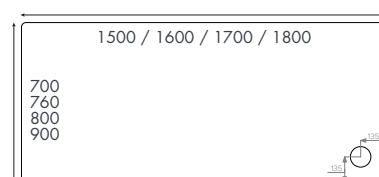

INST03021

£127.00

10 Years on Standard Shower Trays

10 Years on Anti Slip Shower Trays

Shower Trays

Rectangular Shower Trays

Rectangle flat to floor

Standard + Anti Slip Trays