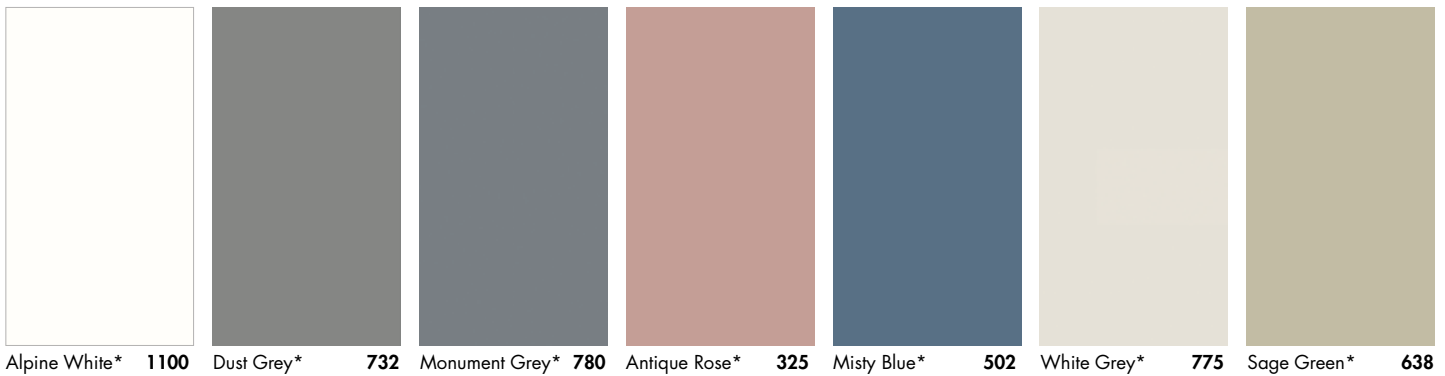

MULTIPANEL®

Wall Panelling

The Tile + Pure Collections

Choose your Tile panel

Choose your colour from the Pure Collection above and if you want tile patterned simply select the tile pattern below from the Large, Herringbone or Metro styles

All the décors shown are available in the Large Tile pattern.

*Available in Herringbone and Metro patterns

The Tile Collection

Accreditation – FSC accredited

Large Tile

Hydrolock	
2400 x 598mm	£219.00
(Alpine White, Dust Grey, Monument Grey, Antique Rose, Misty Blue, White Grey, Sage Green, Taupe Grey)	
2400 x 598mm	£232.00
(Levanto Marble, Valmasino Marble, White Terrazzo White Gypsum, White Mineral, Grey Mineral, Black Mineral)	

*Herringbone + Metro Tile

Hydrolock	
2400 x 598mm	£219.00
(Alpine White, Dust Grey, Monument Grey, Antique Rose, Misty Blue, White Grey, Sage Green, Taupe Grey)	
2400 x 598mm	£232.00
(Levanto Marble)	

For Multipanel profiles please see page 331

The Pure Collection

Accreditation – FSC accredited

Unlipped	
2400 x 1200mm	£337.00
Hydrolock	
2400 x 1200mm	£359.00

For Multipanel profiles please see page 331