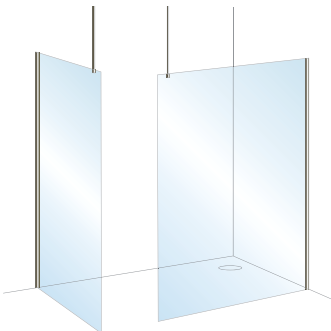

Configuration 5

Corner Panels x 2
Ceiling Brace Kits x 2