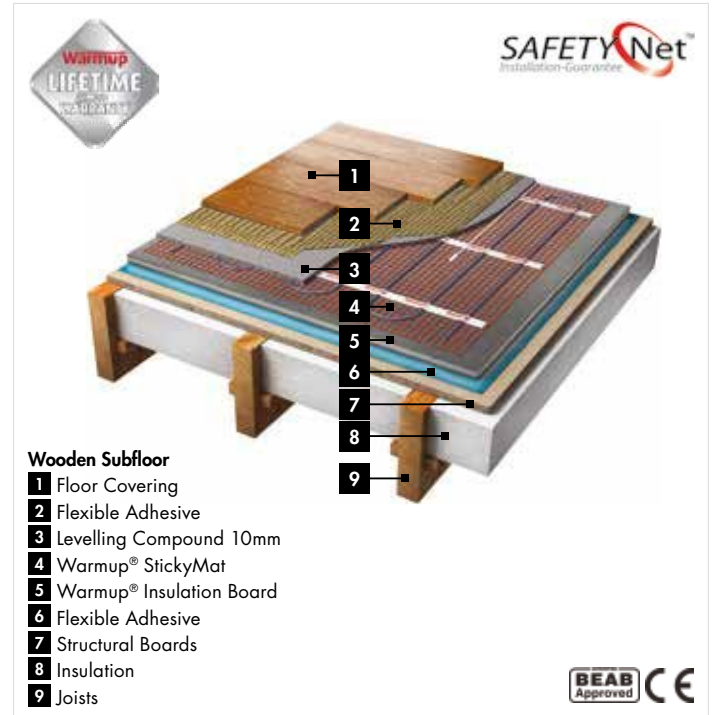

Introduction

Applications

Underfloor Heating Solutions for any Project. Radiant heating is compatible with almost all floor finishes and room types in your house.

Insulating your floor prevents the thermal mass from escaping downwards, significantly reducing the amount of heat absorbed by the subfloor.

4 Simple Steps To Calculate The Area For Electric Floor Heating Systems

First, determine the available room floor space. This is the total amount of floor area, reduced by the area occupied by fixed objects, i.e. kitchen cabinets, bath, etc.

You only need to heat the area you will walk on. We advise you to place at 5 centimetres away from the walls.