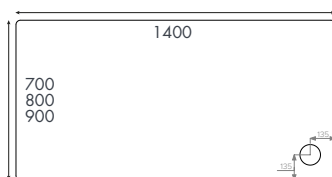

Standard + Anti Slip Trays

Finish – White

Material – 45mm acrylic capped stone resin shower tray

Waste – 90mm fast flow waste also available

Compatibility – Fully compatible with the Instinct shower enclosure ranges

Components – Available with leg and panel set to raise off the floor

Safety – Anti slip rated to Class C standard

Low Profile Standard Trays		
H970100	900 x 700mm	£209.00
H976100	900 x 760mm	£235.00
H980100	900 x 800mm	£271.00
H1070100	1000 x 700mm	£280.00
H1076100	1000 x 760mm	£280.00
H1080100	1000 x 800mm	£301.00
H1090100	1000 x 900mm	£318.00
H1176100	1100 x 760mm	£315.00
H1180100	1100 x 800mm	£320.00
H1190100	1100 x 900mm	£314.00
H1270100	1200 x 700mm	£292.00
H1276100	1200 x 760mm	£286.00
H1280100	1200 x 800mm	£268.00
H1290100	1200 x 900mm	£311.00
H1380100	1300 x 800mm	£401.00
H1470100	1400 x 700mm	£431.00
H1480100	1400 x 800mm	£446.00
H1490100	1400 x 900mm	£478.00
H1570100	1500 x 700mm	£496.00
H1576100	1500 x 760mm	£496.00
H1580100	1500 x 800mm	£496.00
H1590100	1500 x 900mm	£496.00
H1670100	1600 x 700mm	£528.00
H1676100	1600 x 760mm	£528.00
H1680100	1600 x 800mm	£528.00
H1690100	1600 x 900mm	£528.00
H1770100	1700 x 700mm	£545.00
H1776100	1700 x 760mm	£545.00
H1780100	1700 x 800mm	£560.00
H1790100	1700 x 900mm	£579.00
H1880100	1800 x 800mm	£659.00

Low Profile Anti Slip Trays		
ASH970100	900 x 700mm	£264.00
ASH976100	900 x 760mm	£294.00
ASH980100	900 x 800mm	£339.00
ASH1070100	1000 x 700mm	£350.00
ASH1076100	1000 x 760mm	£350.00
ASH1080100	1000 x 800mm	£376.00
ASH1090100	1000 x 900mm	£397.00
ASH1176100	1100 x 760mm	£399.00
ASH1180100	1100 x 800mm	£399.00
ASH1190100	1100 x 900mm	£399.00
ASH1270100	1200 x 700mm	£372.00
ASH1276100	1200 x 760mm	£357.00
ASH1280100	1200 x 800mm	£335.00
ASH1290100	1200 x 900mm	£389.00
ASH1380100	1300 x 800mm	£497.00
ASH1470100	1400 x 700mm	£533.00
ASH1480100	1400 x 800mm	£539.00
ASH1490100	1400 x 900mm	£555.00
ASH1570100	1500 x 700mm	£605.00
ASH1576100	1500 x 760mm	£605.00
ASH1580100	1500 x 800mm	£616.00
ASH1590100	1500 x 900mm	£626.00
ASH1670100	1600 x 700mm	£641.00
ASH1676100	1600 x 760mm	£657.00
ASH1680100	1600 x 800mm	£667.00
ASH1690100	1600 x 900mm	£665.00
ASH1770100	1700 x 700mm	£684.00
ASH1776100	1700 x 760mm	£698.00
ASH1780100	1700 x 800mm	£705.00
ASH1790100	1700 x 900mm	£718.00
ASH1880100	1800 x 800mm	£770.00