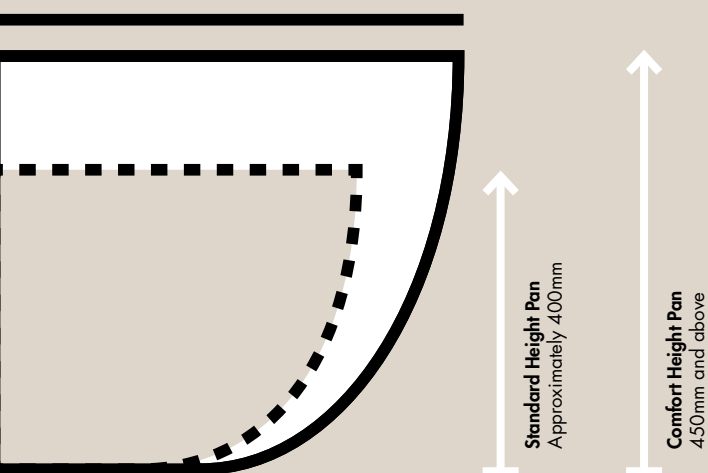

Water Capacity
Total number of Litres the bath can hold safely.

Comfort Height Pan. Short Projection Pan. What's the difference?

Comfort Height Pans

Comfort height pans are designed to ensure that the bowl and seat height is such that they make for comfortable use. Typically comfort height pans are 450mm and above (standard height pans are approximately 400mm in height) and can be particularly useful for the elderly and people with mobility issues.