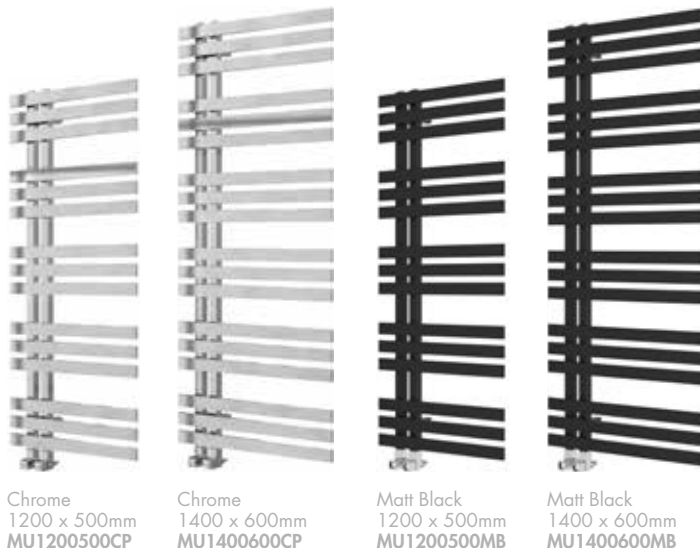

Muse

Finish – Chrome or Matt Black

Material – Mild Steel

All heat outputs are shown at 50°C ΔT in compliance with BSEN442.

For details on up-grading from standard elements to Thermostatic or Remote Control, please see page 365. Please see pages 392-393 for our range of valves.

MS **H** **DF** **E**

Chrome Finish								
	Height	Width	Depth	Bars	Pipe Centres	Watts Btu/hr		
MU1200500CP	1200	500	118	3-3-3-3-3	60	354	1208	£581.00
MU1400600CP	1400	600	118	3-3-3-3-3-3	60	436	1488	£640.00

Matt Black Finish								
	Height	Width	Depth	Bars	Pipe Centres	Watts Btu/hr		
MU1200500MB	1200	500	118	3-3-3-3-3	60	442	1508	£530.00
MU1400600MB	1400	600	118	3-3-3-3-3-3	60	545	1859	£595.00