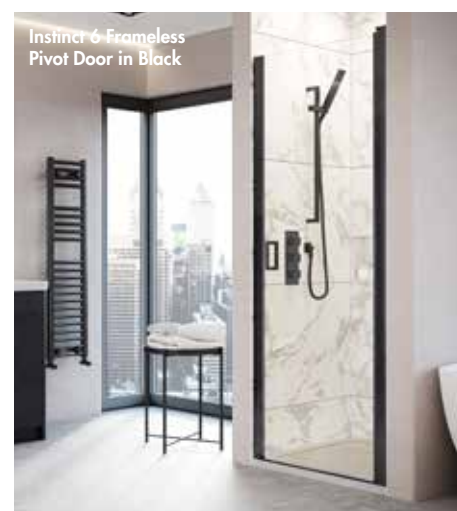

Instinct 6 Frameless Pivot Doors

Finish – Chrome (including top cover caps) or Black

Dimensions – 1920(h) mm

Assembly – Easy installation

Fitting – Can be fitted for inward or outward opening

Pivot Door Corner Fitting

Doors		Size	Door Opening Aperture	Adjustment Corner Fitting	Price
Chrome	Black				
V2INFPC76CS	V2INFPC76CB	760mm	640mm	715-735mm	£483.00
V2INFPC8CS	V2INFPC8CB	800mm	680mm	755-775mm	£483.00
V2INFPC9CS	V2INFPC9CB	900mm	780mm	855-875mm	£498.00

Side Panels (For use with doors above)

V2INF1R76CS	V2INF1R76CB	760mm	–	720-740mm	£336.00
V2INF1R8CS	V2INF1R8CB	800mm	–	760-780mm	£336.00
V2INF1R9CS	V2INF1R9CB	900mm	–	860-880mm	£347.00

Pivot Door Alcove Fitting

Doors		Size	Door Opening Aperture	Adjustment Alcove Fitting	Price
Chrome	Black				
V2INF76CS	V2INF76CB	760mm	600mm	710-750mm	£483.00
V2INF8CS	V2INF8CB	800mm	640mm	750-790mm	£483.00
V2INF9CS	V2INF9CB	900mm	740mm	850-890mm	£498.00

Pivot Door with Inline Panel Corner Fitting

Doors		Size	Door Opening Aperture	Adjustment Corner Fitting	Price
Chrome	Black				
V2INF1CS	V2INF1CB	665mm	600mm		£453.00

Inline Panels (For use with doors above)

V2INFHR10CS	V2INFHR10CB	335mm	–	960-980mm	£258.00
V2INFHR12CS	V2INFHR12CB	535mm	–	1160-1180mm	£272.00
V2INFHR14CS	V2INFHR14CB	735mm	–	1360-1380mm	£300.00
V2INFHR15CS	V2INFHR15CB	835mm	–	1460-1480mm	£329.00

Side Panels (For use with doors above)

V2INF2R8CS	V2INF2R8CB	800mm	–	760-780mm	£312.00
V2INF2R9CS	V2INF2R9CB	900mm	–	860-880mm	£323.00

Pivot Door with Inline Panel Alcove Fitting

Doors		Size	Door Opening Aperture	Adjustment Corner Fitting	Price
Chrome	Black				
V2INF1CS	V2INF1CB	665mm	600mm		£453.00

Inline Panels (For use with doors above)

V2INFH10CS	V2INFH10CB	335mm	–	950-990mm	£258.00
V2INFH12CS	V2INFH12CB	535mm	–	1150-1190mm	£272.00
V2INFH14CS	V2INFH14CB	735mm	–	1350-1390mm	£300.00
V2INFH15CS	V2INFH15CB	835mm	–	1450-1490mm	£329.00