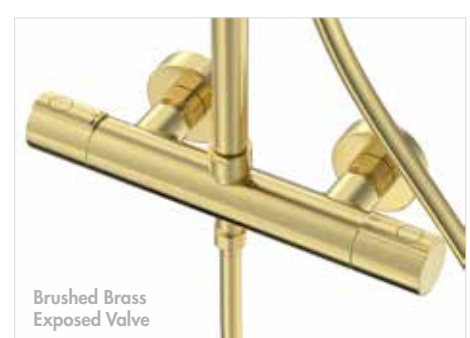

new

Brushed Brass
INST13217BB

Matt Black
INST13217MB

Chrome
Exposed Valve

Matt Black
Exposed Valve

Brushed Brass
Exposed Valve

Keros

Chrome
INST13217CP