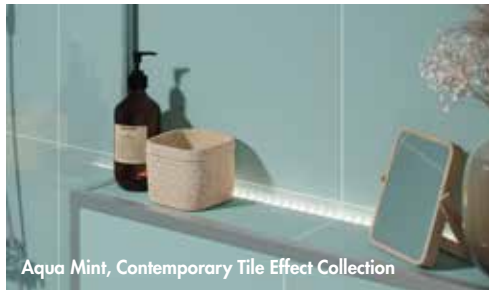

White Contrast, Contemporary Tile Effect Collection

Aberdeen, Contemporary Tile Effect Collection

Aqua Mint, Contemporary Tile Effect Collection