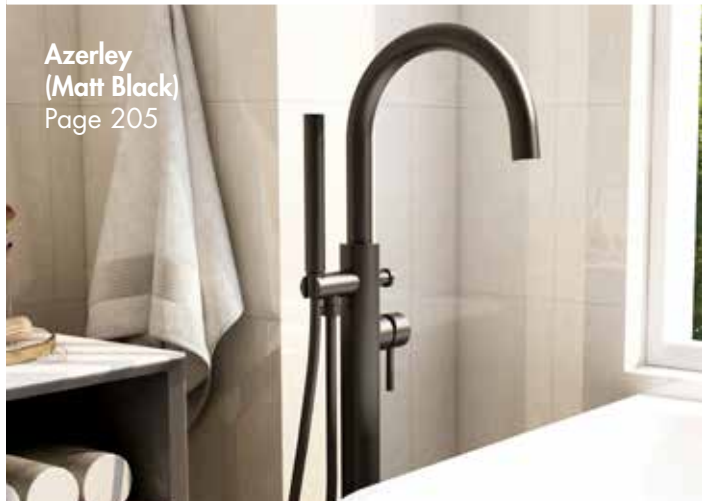

Bathroom Taps, Wastes + Accessories

Section	Page No.
Bathroom Taps	
Traditional Taps	
Hemsworth Lever	200
Hemsworth	202
Contemporary Taps	
new Azerley	204
Firth	207
Waterfall	208
Espada	209
Loch	210
Nuance	212
Elion	214
Ecstasy	216
Ecstasy Blade	219
Paragon	220
Tulla	221
Broxa Curve	222
Broxa Square	223
Darton	224
Thirn	225
Wastes	
new Basin Wastes	226
new Basin Traps	227
Shower Wastes	227
new Bath Wastes	228
Accessories	
Kyloe	230
Coco	231
Sofija	232
Liberty	233
Capital	234
Restore	235
Case	236
Baskets	237
Lighting + Ventilation	
Ventilation	238
Lighting	239

What's new and trending this season...