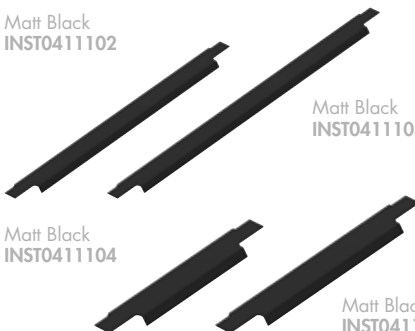

INST0411103	600mm – Drawer Handle	£22.00
INST0411102	500mm – Drawer Handle	£20.00
INST0411105	600mm – Door Handle	£18.00
INST0411104	500mm – Door Handle	£12.00

Andros 600mm
Handles in Matt Black

1 Andros 500mm Wall Mounted Single Drawer Basin Unit in Matt Nordic Green 2 Espada 380mm Countertop Basin, page 119
3 Poise Framed Mirror in Matt Nordic Green, page 63 4 Nuance Flush Plate in Matt Black, page 126