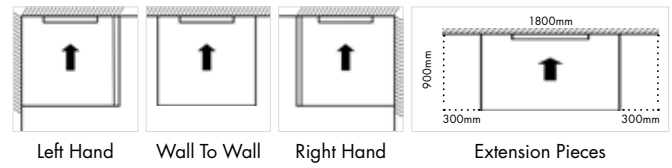

Choose your installation position