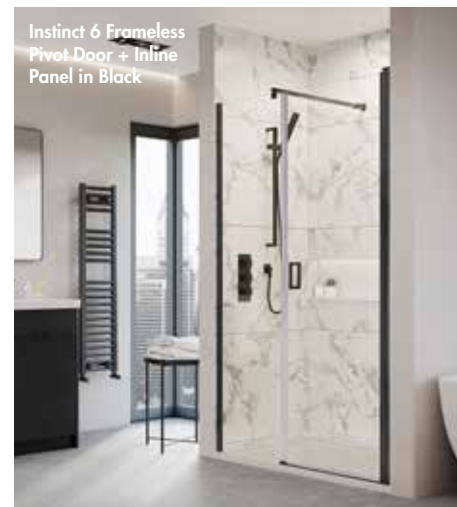

Instinct 6 Frameless
Pivot Door in Black