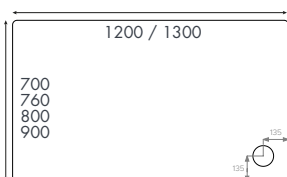

Standard + Anti Slip Trays

Finish – White

Material – 45mm acrylic capped stone resin shower tray

Waste – 90mm fast flow waste also available

Compatibility – Fully compatible with the Instinct shower enclosure ranges

Components – Available with leg and panel set to raise off the floor

Safety – Anti slip rated to Class C standard

Low Profile Standard Trays		
H970100	900 x 700mm	£209.00
H976100	900 x 760mm	£235.00
H980100	900 x 800mm	£271.00
H1070100	1000 x 700mm	£280.00
H1076100	1000 x 760mm	£280.00
H1080100	1000 x 800mm	£301.00
H1090100	1000 x 900mm	£318.00
H1176100	1100 x 760mm	£315.00
H1180100	1100 x 800mm	£320.00
H1190100	1100 x 900mm	£314.00
H1270100	1200 x 700mm	£292.00
H1276100	1200 x 760mm	£286.00
H1280100	1200 x 800mm	£268.00
H1290100	1200 x 900mm	£311.00
H1380100	1300 x 800mm	£401.00
H1470100	1400 x 700mm	£431.00
H1480100	1400 x 800mm	£446.00
H1490100	1400 x 900mm	£478.00
H1570100	1500 x 700mm	£496.00
H1576100	1500 x 760mm	£496.00
H1580100	1500 x 800mm	£496.00
H1590100	1500 x 900mm	£496.00
H1670100	1600 x 700mm	£528.00
H1676100	1600 x 760mm	£528.00
H1680100	1600 x 800mm	£528.00
H1690100	1600 x 900mm	£528.00
H1770100	1700 x 700mm	£545.00
H1776100	1700 x 760mm	£545.00
H1780100	1700 x 800mm	£560.00
H1790100	1700 x 900mm	£579.00
H1880100	1800 x 800mm	£659.00

Low Profile Anti Slip Trays		
ASH970100	900 x 700mm	£264.00
ASH976100	900 x 760mm	£294.00
ASH980100	900 x 800mm	£339.00
ASH1070100	1000 x 700mm	£350.00
ASH1076100	1000 x 760mm	£350.00
ASH1080100	1000 x 800mm	£376.00
ASH1090100	1000 x 900mm	£397.00
ASH1176100	1100 x 760mm	£399.00
ASH1180100	1100 x 800mm	£399.00
ASH1190100	1100 x 900mm	£399.00
ASH1270100	1200 x 700mm	£372.00
ASH1276100	1200 x 760mm	£357.00
ASH1280100	1200 x 800mm	£335.00
ASH1290100	1200 x 900mm	£389.00
ASH1380100	1300 x 800mm	£497.00
ASH1470100	1400 x 700mm	£533.00
ASH1480100	1400 x 800mm	£539.00
ASH1490100	1400 x 900mm	£555.00
ASH1570100	1500 x 700mm	£605.00
ASH1576100	1500 x 760mm	£605.00
ASH1580100	1500 x 800mm	£616.00
ASH1590100	1500 x 900mm	£626.00
ASH1670100	1600 x 700mm	£641.00
ASH1676100	1600 x 760mm	£657.00
ASH1680100	1600 x 800mm	£667.00
ASH1690100	1600 x 900mm	£665.00
ASH1770100	1700 x 700mm	£684.00
ASH1776100	1700 x 760mm	£698.00
ASH1780100	1700 x 800mm	£705.00
ASH1790100	1700 x 900mm	£718.00
ASH1880100	1800 x 800mm	£770.00