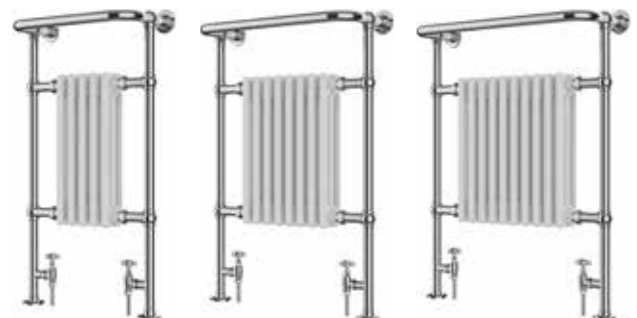

Chrome + White
963 x 673mm
HE9667C

Chrome + White
963 x 763mm
HE9676C

Hemsworth

Finish – Chrome and White

Material – Mild Steel

All heat outputs are shown at 50°C ΔT in compliance with BSEN442.

Please see pages 392-393 for our range of valves.

MS **H** **DF** **E**

	Height	Width	Depth	Face to Face Connections	Watts	Btu/hr	
HE9654C	963	538	230	393	392	1338	£691.00
HE9667C	963	673	230	528	554	1890	£823.00
HE9676C	963	763	230	618	653	2228	£943.00
KENFW150050CP	1500	500	250	355	815	2781	£1025.00

Chrome + White
963 x 538mm
HE9654C