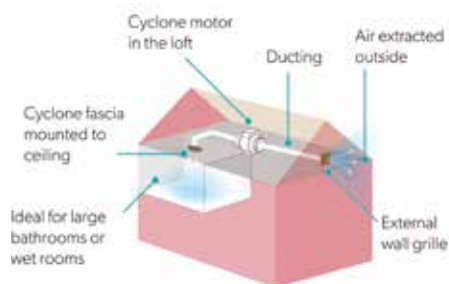

Ventilation

Inline Fans*

Cyclone High Powered Inline Fans

Extraction Rate – 210m³/hr
Overall Dimensions – 145(Ø) x 15(d) mm

*Includes extraction kit

An inline fan is where the fan motor is remotely sited within the loft space and is connected to the fascia and external wall grille by the supplied flexible ducting.