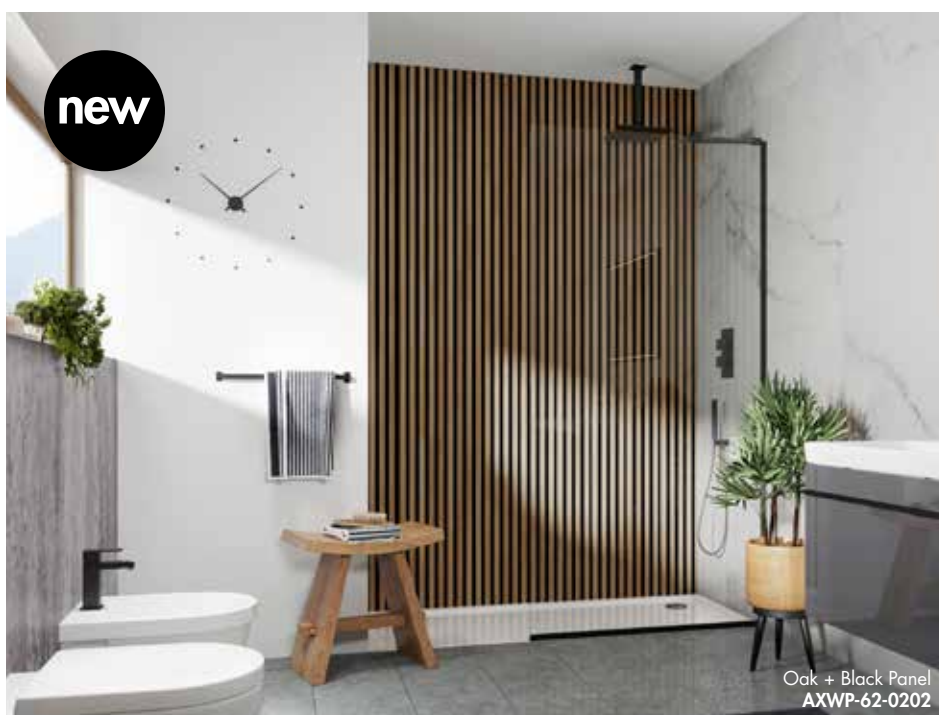

Oak + Oak Panel
AXWP-60-0202

Wetroom Systems

ELEMENTS
Wetrooms Solved

Guarantees
15 Years
on Wetroom Systems

Waterproof Slatwall

Oak + Black Panel
AXWP-62-0202