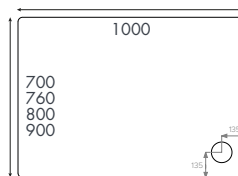

Standard + Anti Slip Trays

Finish – White

Material – 45mm acrylic capped stone resin shower tray

Waste – 90mm fast flow waste also available

Compatibility – Fully compatible with the Instinct shower enclosure ranges

Components – Available with leg and panel set to raise off the floor

Safety – Anti slip rated to Class C standard

Low Profile Standard Trays		
H970100	900 x 700mm	£209.00
H976100	900 x 760mm	£235.00
H980100	900 x 800mm	£271.00
H1070100	1000 x 700mm	£280.00
H1076100	1000 x 760mm	£280.00
H1080100	1000 x 800mm	£301.00
H1090100	1000 x 900mm	£318.00
H1176100	1100 x 760mm	£315.00
H1180100	1100 x 800mm	£320.00
H1190100	1100 x 900mm	£314.00
H1270100	1200 x 700mm	£292.00
H1276100	1200 x 760mm	£286.00
H1280100	1200 x 800mm	£268.00
H1290100	1200 x 900mm	£311.00
H1380100	1300 x 800mm	£401.00
H1470100	1400 x 700mm	£431.00
H1480100	1400 x 800mm	£446.00
H1490100	1400 x 900mm	£478.00
H1570100	1500 x 700mm	£496.00
H1576100	1500 x 760mm	£496.00
H1580100	1500 x 800mm	£496.00
H1590100	1500 x 900mm	£496.00
H1670100	1600 x 700mm	£528.00
H1676100	1600 x 760mm	£528.00
H1680100	1600 x 800mm	£528.00
H1690100	1600 x 900mm	£528.00
H1770100	1700 x 700mm	£545.00
H1776100	1700 x 760mm	£545.00
H1780100	1700 x 800mm	£560.00
H1790100	1700 x 900mm	£579.00
H1880100	1800 x 800mm	£659.00

Low Profile Anti Slip Trays		
ASH970100	900 x 700mm	£264.00
ASH976100	900 x 760mm	£294.00
ASH980100	900 x 800mm	£339.00
ASH1070100	1000 x 700mm	£350.00
ASH1076100	1000 x 760mm	£350.00
ASH1080100	1000 x 800mm	£376.00
ASH1090100	1000 x 900mm	£397.00
ASH1176100	1100 x 760mm	£399.00
ASH1180100	1100 x 800mm	£399.00
ASH1190100	1100 x 900mm	£399.00
ASH1270100	1200 x 700mm	£372.00
ASH1276100	1200 x 760mm	£357.00
ASH1280100	1200 x 800mm	£335.00
ASH1290100	1200 x 900mm	£389.00
ASH1380100	1300 x 800mm	£497.00
ASH1470100	1400 x 700mm	£533.00
ASH1480100	1400 x 800mm	£539.00
ASH1490100	1400 x 900mm	£555.00
ASH1570100	1500 x 700mm	£605.00
ASH1576100	1500 x 760mm	£605.00
ASH1580100	1500 x 800mm	£616.00
ASH1590100	1500 x 900mm	£626.00
ASH1670100	1600 x 700mm	£641.00
ASH1676100	1600 x 760mm	£657.00
ASH1680100	1600 x 800mm	£667.00
ASH1690100	1600 x 900mm	£665.00
ASH1770100	1700 x 700mm	£684.00
ASH1776100	1700 x 760mm	£698.00
ASH1780100	1700 x 800mm	£705.00
ASH1790100	1700 x 900mm	£718.00
ASH1880100	1800 x 800mm	£770.00