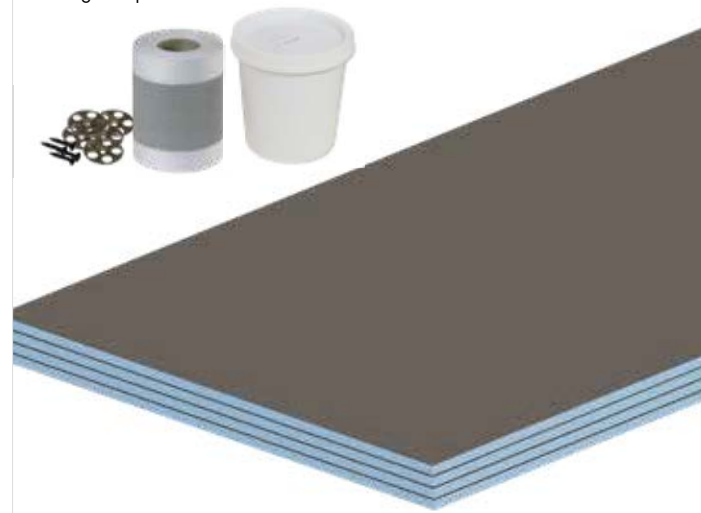

Waterproof Wall + Floor Kits

	Board Thickness	Size	Weight Each	Pallet Qty	
Wall Kits					
Kit Includes – 12mm Boards (1200 x 600mm), Board Fixings, Pro-Seal, 20m Waterproof Tape					
PHGWR-WK-0288	12mm	2.88m²	12kg	–	£135.00
PHGWR-WK-0432	12mm	4.32m²	17kg	–	£169.00
Floor Kits					
Kit Includes – 10mm Boards (1200 x 600mm), Board Fixings, Pro-Seal, 20m Waterproof Tape					
PHGWR-FK-0288	10mm	2.88m²	14kg	–	£128.00
PHGWR-FK-0432	10mm	4.32m²	19kg	–	£160.00

Wall and Floor Kits are supplied with fully Waterproof Tape + Pro-Seal Sealing Compound