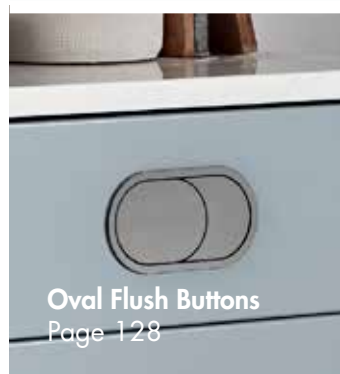

Flushing

Section	Page No.
Frames + Concealed Cisterns	
WC Frames	
Instinct 400mm Wall Hung Bidet + WC Frame	124
Instinct 820mm Wall Hung Frame + Cistern	124
Instinct 1000mm Wall Hung Frame + Cistern	124
Instinct 1170mm Wall Hung Frame + Cistern	124
Concealed Cisterns	
Instinct In-Wall Dual Flush Cistern	125
Instinct Comfort Concealed Dual Flush Cistern	125
Instinct Torrent Concealed Dual Flush Cistern	125
Instinct Cascade Side Entry Concealed Cistern	125
Dual Flush Plates + Buttons	
Dual Flush Plates	
Nuance	126
new Kiso	127
Instinct Glass	127
Hemsworth	127
Espada	127
Dual Flush Buttons	
new Oval	128
Nuance	128
new Kiso	128
new Replacement Flush Buttons	128
Contactless Flushing	
Instinct Contactless Close Coupled Flushing	129
Instinct Contactless Remote Sensor	129
Instinct Touch Sensor Flush Plate	129

What's new and trending this season...