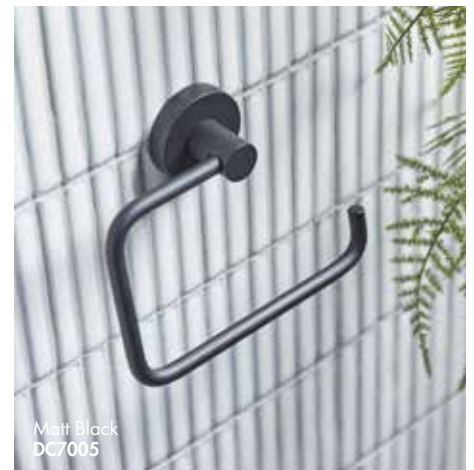

Matt Black
DC7005