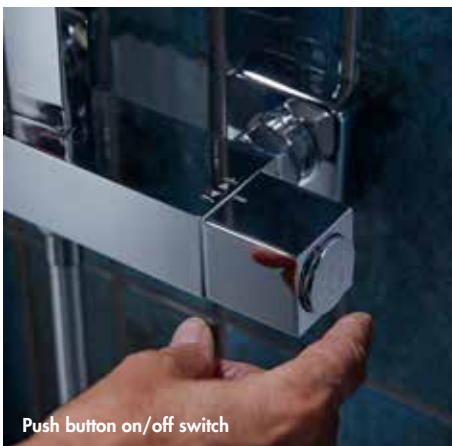

Rain

Andros Square Twin Outlet Thermostatic Bar Shower Mixer (Push Button)

Finish – Chrome
Overhead – 200mm (Adjustable height)
Handset – Three function
Hose – Smooth finish
Hose Length – 1500mm

INSAN3037

£390.00

Push button on/off switch