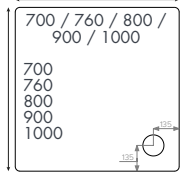

Standard + Anti Slip Trays

Finish – White

Material – 45mm acrylic capped stone resin shower tray

Waste – 90mm fast flow waste also available

Compatibility – Fully compatible with the Instinct shower enclosure ranges

Components – Available with leg and panel set to raise off the floor

Safety – Anti slip rated to Class C standard

Low Profile Standard Trays

H70100	700 x 700mm	£153.00
H76100	760 x 760mm	£162.00
H80100	800 x 800mm	£174.00
H90100	900 x 900mm	£239.00
H100100	1000 x 1000mm	£287.00

Low Profile Anti Slip Trays

ASH70100	700 x 700mm	£194.00
ASH76100	760 x 760mm	£202.00
ASH80100	800 x 800mm	£217.00
ASH90100	900 x 900mm	£299.00
ASH100100	1000 x 1000mm	£332.00