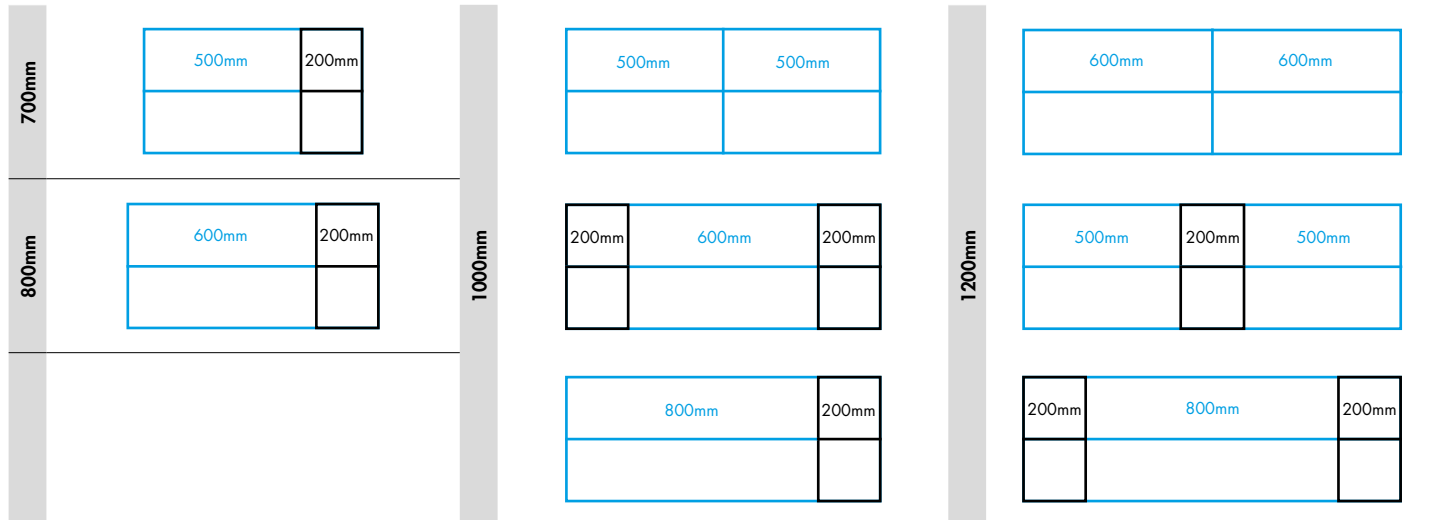

Espada Wall Mounted Basin Units + Open Storage Configurations

Espada wall mounted basin units can be setup in same size pairs. For even further storage you can add 200mm open storage units to produce up to 8 configurations. These can range in size from 700mm up to 1200mm, to suit your space. For worktop options please see page 25.