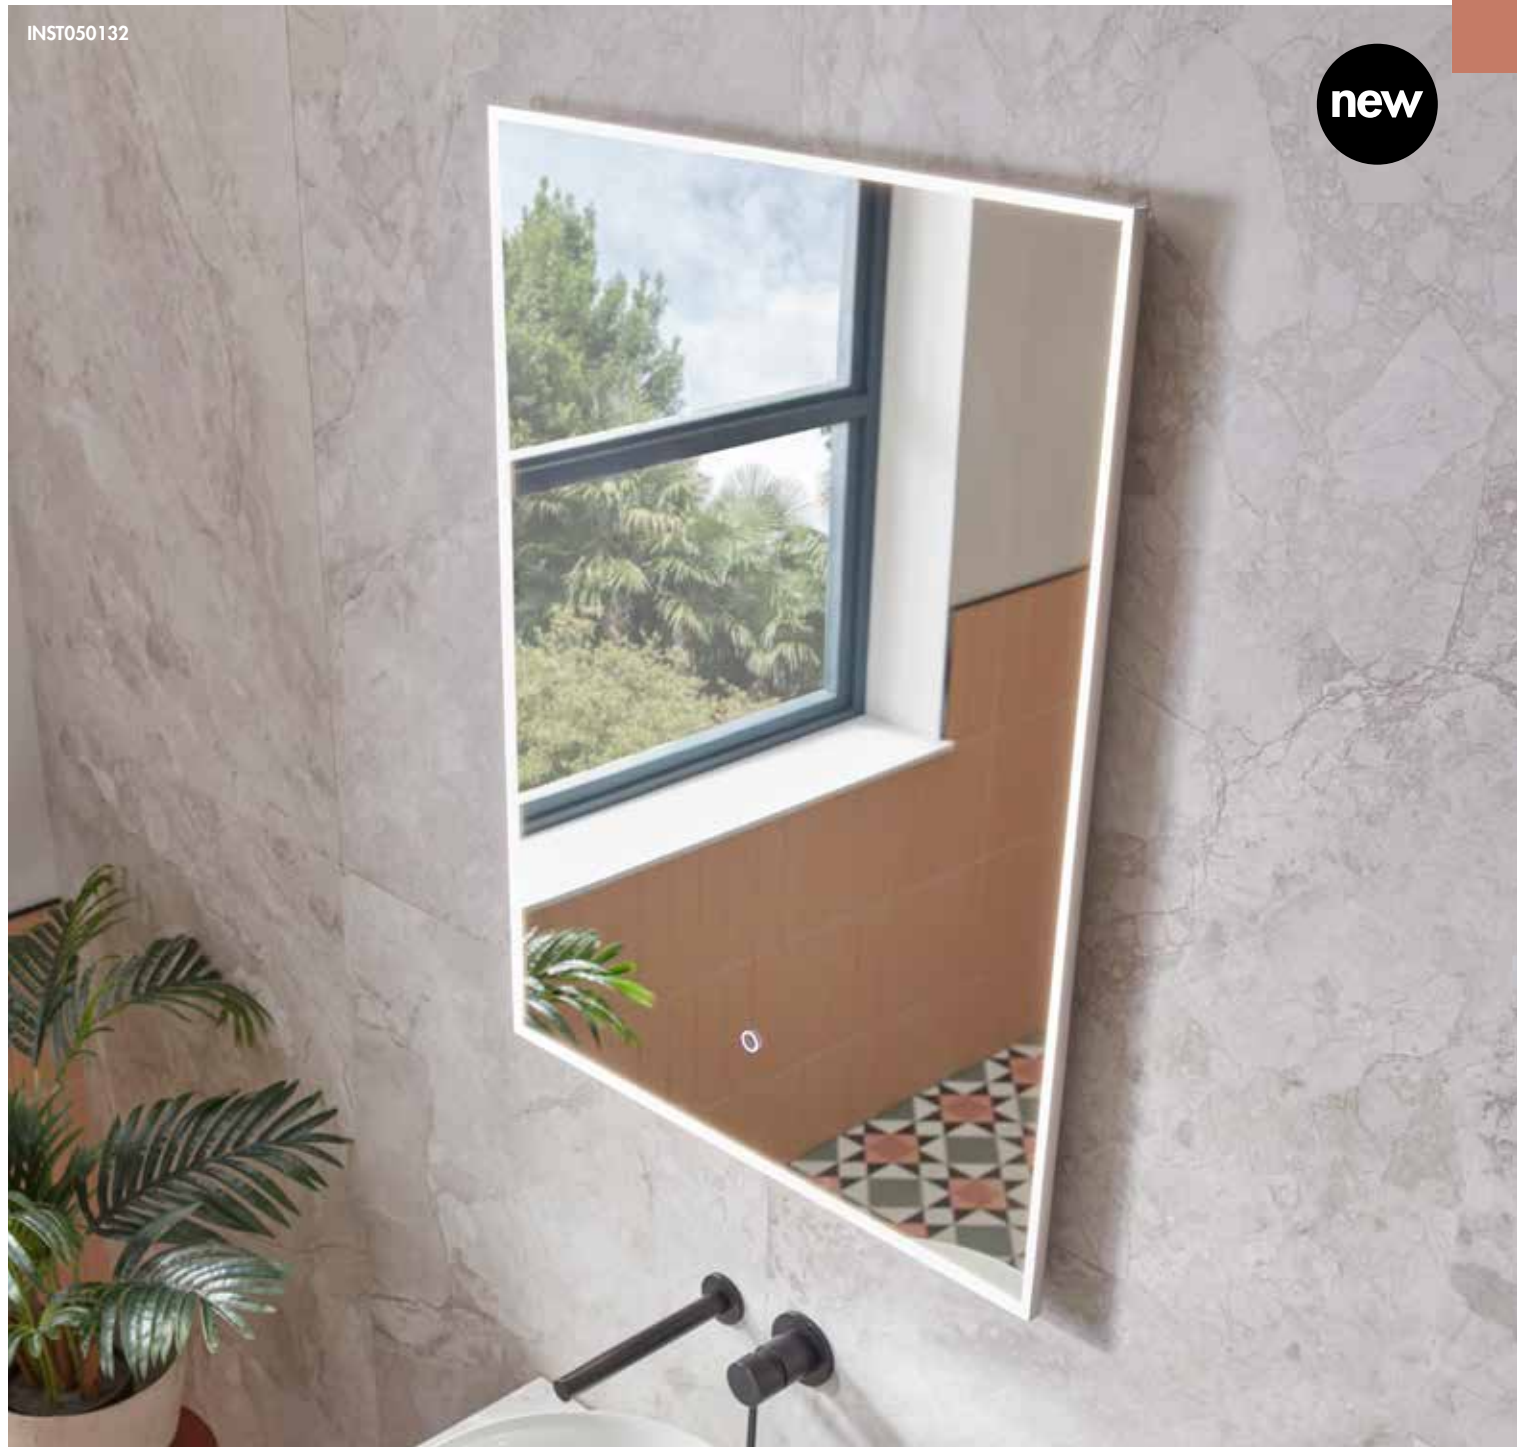

Milos

new

Milos LED Illuminated Mirror

Finish – Aluminium
 Lighting – Dimmable LED perimeter lighting with CCT (Colour Changing Technology) control
 Touch Controls – Touch on/off
 Hanging – Landscape or Portrait
 Design – A sleek slim depth
 Dimensions –
 700(h) x 500(w) x 29(d) mm (INST050131)
 800(h) x 600(w) x 29(d) mm (INST050132)