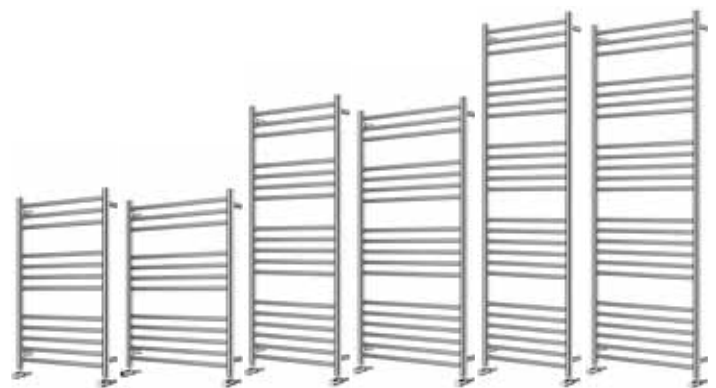

Polished Stainless Steel
600 x 1000mm
TO0601000PS

800 x 500mm KI-S0850S   800 x 600mm KI-S0860S   1200 x 500mm KI-S1250S   1200 x 600mm KI-S1260S   1600 x 500mm KI-S1650S   1600 x 600mm KI-S1660S