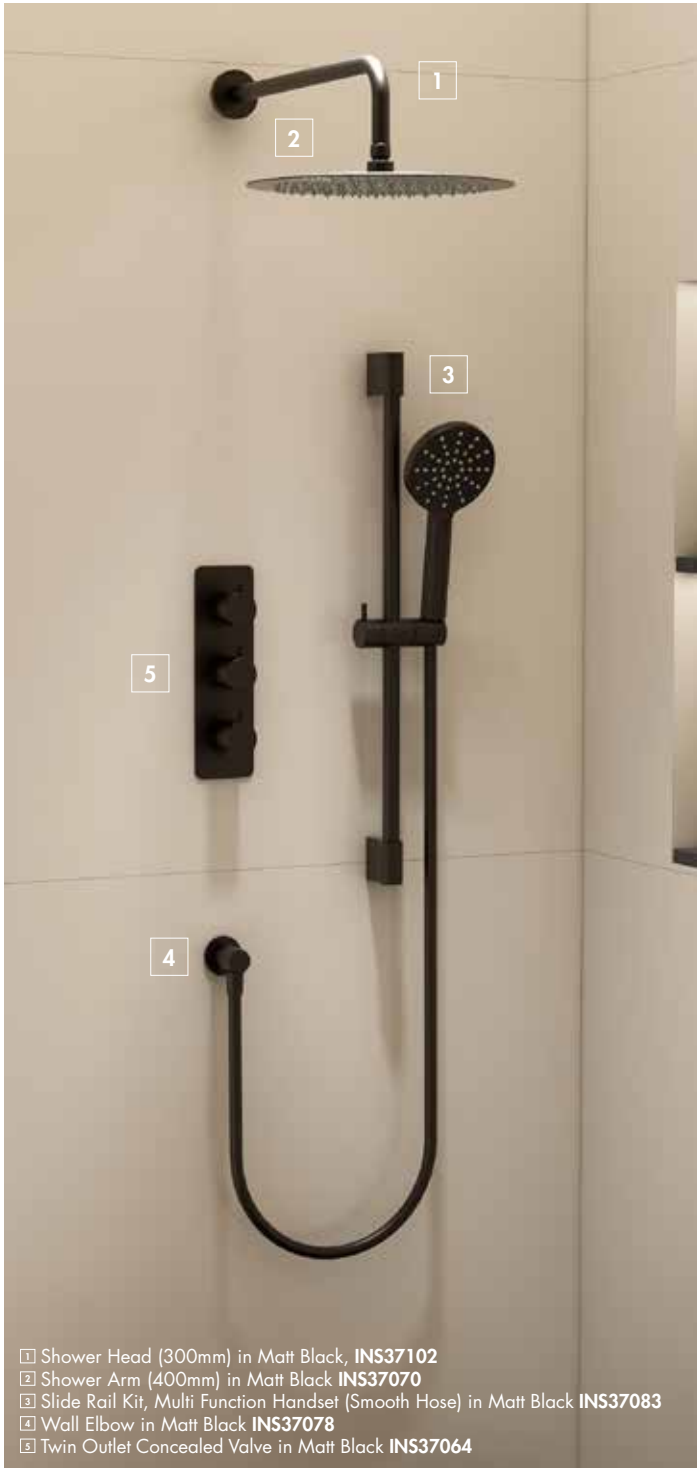

INSVDEV002

£344.00

Create Your Own Shower

Guarantees

10 Years on Concealed Showers

5 Years on Valve Working Parts

1 Year on Shower Kit Components

- 1 Shower Head (300mm) in Matt Black, **INS37102**
- 2 Shower Arm (400mm) in Matt Black **INS37070**
- 3 Slide Rail Kit, Multi Function Handset (Smooth Hose) in Matt Black **INS37083**
- 4 Wall Elbow in Matt Black **INS37078**
- 5 Twin Outlet Concealed Valve in Matt Black **INS37064**