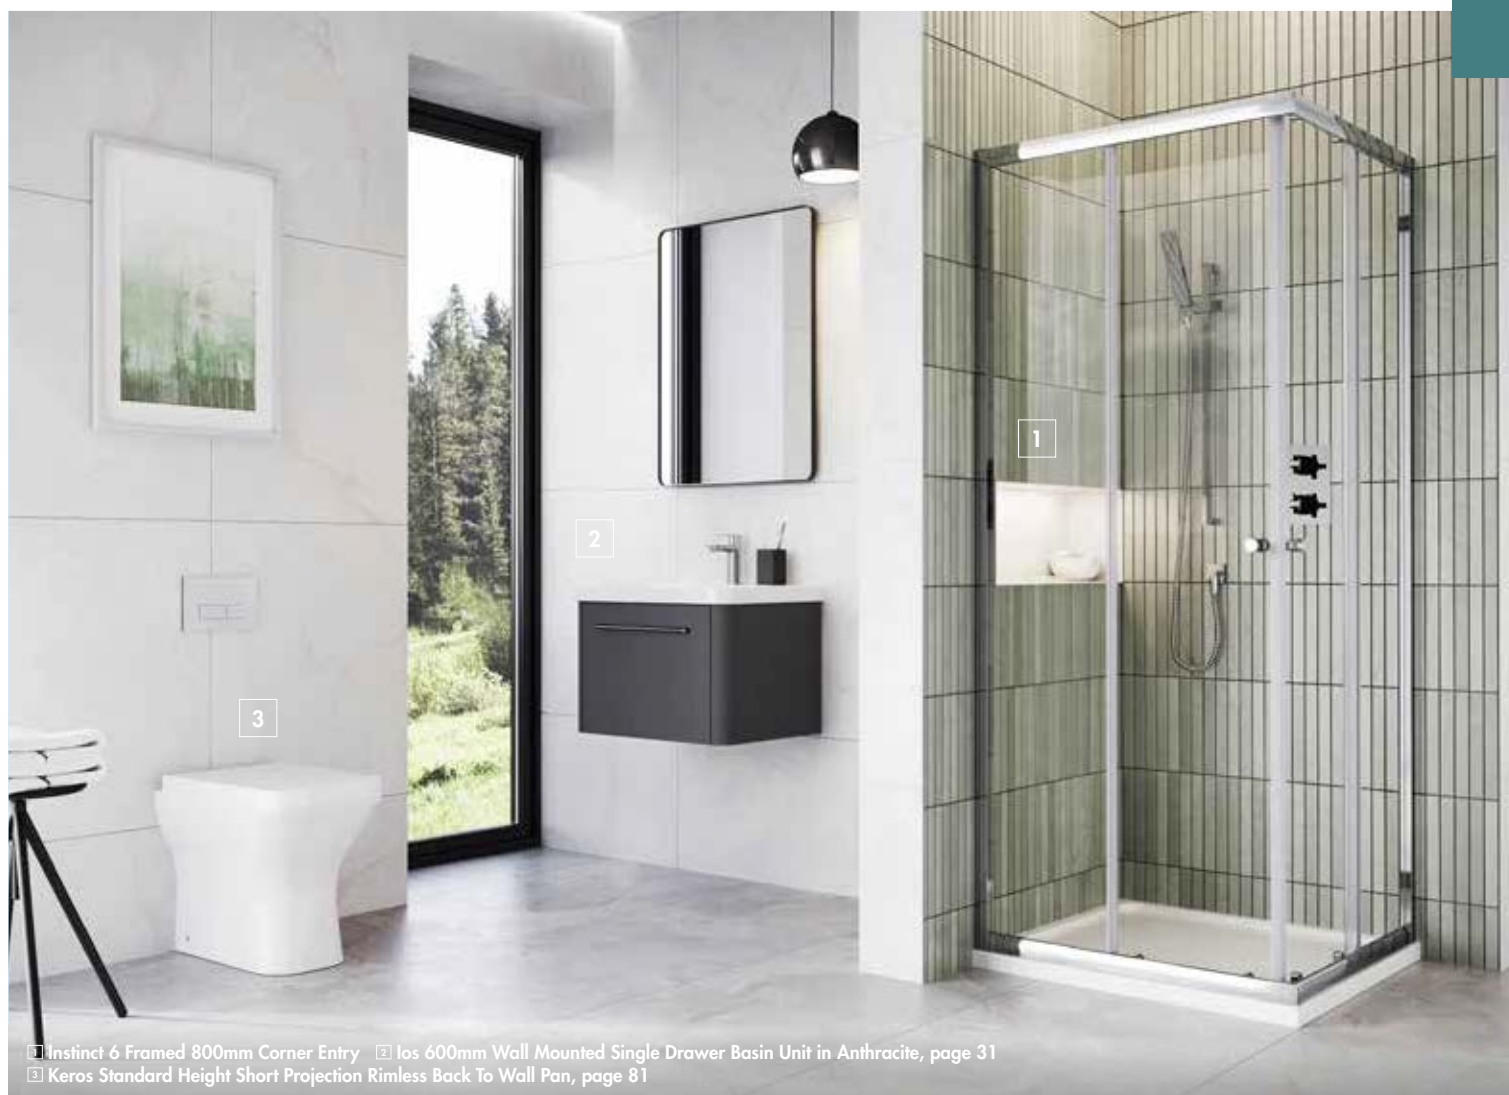

Instinct 6

Instinct 6 Framed Corner Entry

Finish – Chrome (including top cover caps)

Dimensions – 1900(h) mm

Assembly – Easy installation

Corner Entry				
	Size	Door Opening Aperture	Adjustment	
V2INC7CS	700mm	330mm	665-690mm	£537.00
V2INC76CS	760mm	375mm	725-750mm	£542.00
V2INC8CS	800mm	400mm	765-790mm	£593.00
V2INC9CS	900mm	470mm	865-890mm	£655.00
V2INC10CS	1000mm	545mm	965-990mm	£703.00

Offset Corner Entry				
	Size	Door Opening Aperture	Adjustment	
V2INC79CS	700 x 900mm	400mm	665-690 / 865-890mm	£613.00
V2INC769CS	760 x 900mm	425mm	725-750 / 865-890mm	£613.00
V2INC7610CS	760 x 1000mm	460mm	725-750 / 965-990mm	£639.00
V2INC89CS	800 x 900mm	435mm	765-790 / 865-890mm	£639.00
V2INC810CS	800 x 1000mm	510mm	765-790 / 965-990mm	£644.00
V2INC812CS	800 x 1200mm	545mm	765-790 / 1165-1190mm	£686.00

Extension Profile		
	Size	
V2INZEXT	40mm	£72.00