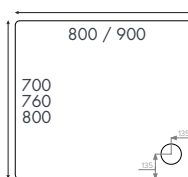

Standard + Anti Slip Trays

Finish – White

Material – 45mm acrylic capped stone resin shower tray

Waste – 90mm fast flow waste also available

Compatibility – Fully compatible with the Instinct shower enclosure ranges

Components – Available with leg and panel set to raise off the floor

Safety – Anti slip rated to Class C standard

Low Profile Standard Trays		
H970100	900 x 700mm	£209.00
H976100	900 x 760mm	£235.00
H980100	900 x 800mm	£271.00
H1070100	1000 x 700mm	£280.00
H1076100	1000 x 760mm	£280.00
H1080100	1000 x 800mm	£301.00
H1090100	1000 x 900mm	£318.00
H1176100	1100 x 760mm	£315.00
H1180100	1100 x 800mm	£320.00
H1190100	1100 x 900mm	£314.00
H1270100	1200 x 700mm	£292.00
H1276100	1200 x 760mm	£286.00
H1280100	1200 x 800mm	£268.00
H1290100	1200 x 900mm	£311.00
H1380100	1300 x 800mm	£401.00
H1470100	1400 x 700mm	£431.00
H1480100	1400 x 800mm	£446.00
H1490100	1400 x 900mm	£478.00
H1570100	1500 x 700mm	£496.00
H1576100	1500 x 760mm	£496.00
H1580100	1500 x 800mm	£496.00
H1590100	1500 x 900mm	£496.00
H1670100	1600 x 700mm	£528.00
H1676100	1600 x 760mm	£528.00
H1680100	1600 x 800mm	£528.00
H1690100	1600 x 900mm	£528.00
H1770100	1700 x 700mm	£545.00
H1776100	1700 x 760mm	£545.00
H1780100	1700 x 800mm	£560.00
H1790100	1700 x 900mm	£579.00
H1880100	1800 x 800mm	£659.00

Low Profile Anti Slip Trays		
ASH970100	900 x 700mm	£264.00
ASH976100	900 x 760mm	£294.00
ASH980100	900 x 800mm	£339.00
ASH1070100	1000 x 700mm	£350.00
ASH1076100	1000 x 760mm	£350.00
ASH1080100	1000 x 800mm	£376.00
ASH1090100	1000 x 900mm	£397.00
ASH1176100	1100 x 760mm	£399.00
ASH1180100	1100 x 800mm	£399.00
ASH1190100	1100 x 900mm	£399.00
ASH1270100	1200 x 700mm	£372.00
ASH1276100	1200 x 760mm	£357.00
ASH1280100	1200 x 800mm	£335.00
ASH1290100	1200 x 900mm	£389.00
ASH1380100	1300 x 800mm	£497.00
ASH1470100	1400 x 700mm	£533.00
ASH1480100	1400 x 800mm	£539.00
ASH1490100	1400 x 900mm	£555.00
ASH1570100	1500 x 700mm	£605.00
ASH1576100	1500 x 760mm	£605.00
ASH1580100	1500 x 800mm	£616.00
ASH1590100	1500 x 900mm	£626.00
ASH1670100	1600 x 700mm	£641.00
ASH1676100	1600 x 760mm	£657.00
ASH1680100	1600 x 800mm	£667.00
ASH1690100	1600 x 900mm	£665.00
ASH1770100	1700 x 700mm	£684.00
ASH1776100	1700 x 760mm	£698.00
ASH1780100	1700 x 800mm	£705.00
ASH1790100	1700 x 900mm	£718.00
ASH1880100	1800 x 800mm	£770.00