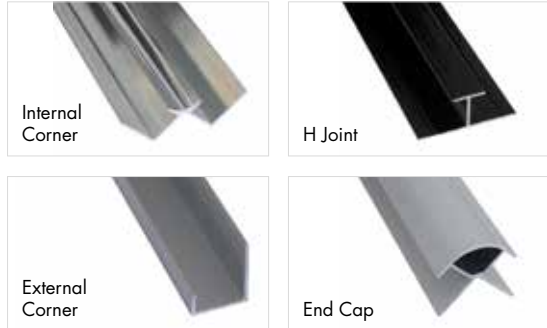

Wall Panelling

Mermaid Collection Profiles + Accessories

Mermaid Collection Extrusions

Mermaid trade profiles come in 2450mm lengths.

	SAA	White/Black	Polished Silver
Internal Corner	£27.00	£29.00	£49.00
External Corner	£29.00	£34.00	£62.00
End Cap	£21.00	£24.00	£66.00
H Joint	£22.00	£27.00	£47.00

Adhesive + Sealant

DOWADH	Laminate Panel Adhesive	£23.00
A-MM-SEALANT	Panel Sealant – Clear	£23.00
WWASILICONEWHITE	Panel Sealant – White	£23.00

Profiles + Trims

WWBS-FLOOR	Two Part Flooring Profile – White	£40.00
WWBS-SHOWER	Two Part Wall Profile – White	£40.00
VFTRIM	Vinyl Floor Trim – White	£40.00