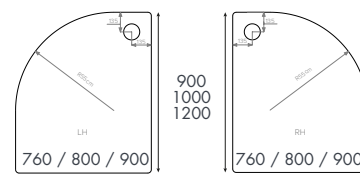

Wastes

HW90	Shower Trap 90mm Waste (Bagged)	£22.00
LPWT016	Waste Cover in Black	£32.00

Shower Trays

Offset Quadrant Shower Trays

Quad flat to floor

Standard + Anti Slip Trays

Finish – White

Material – 45mm acrylic capped stone resin shower tray