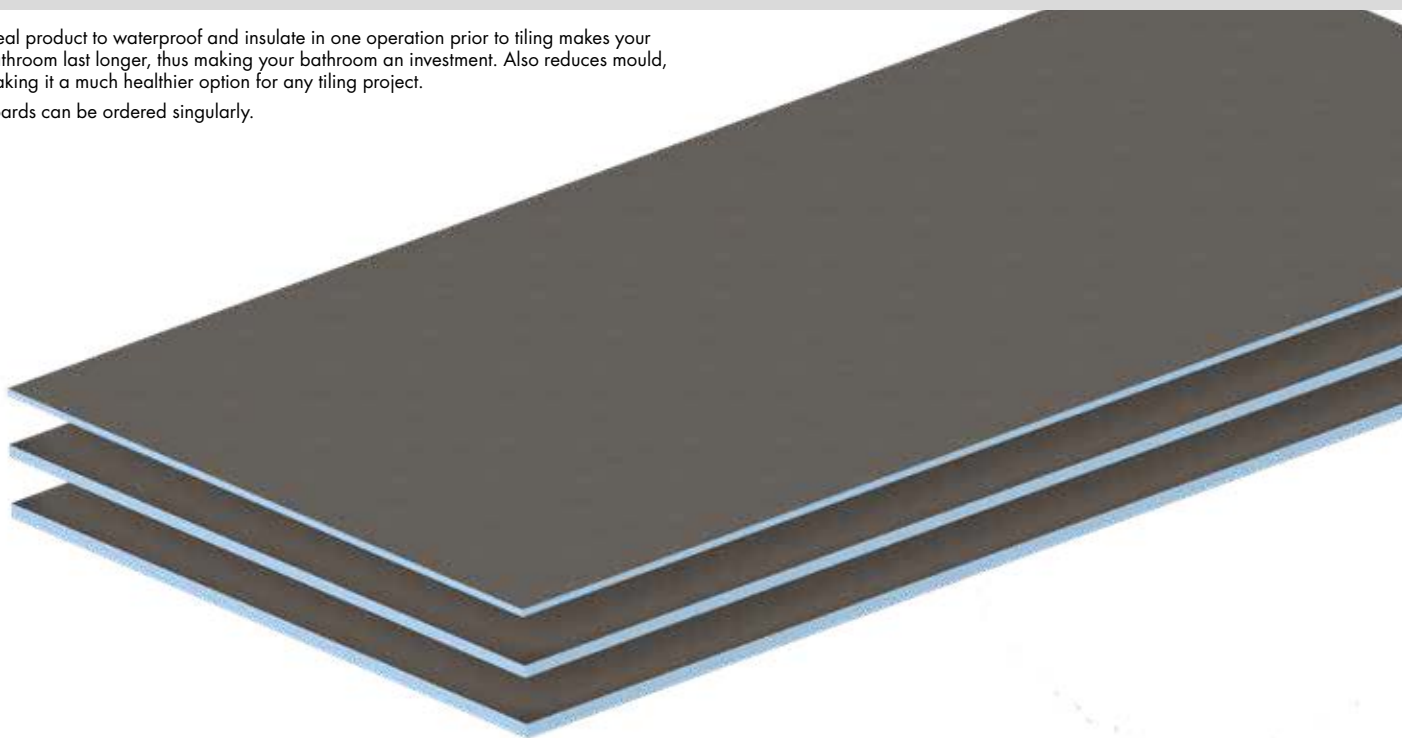

Wetroom Systems

Tile Backer Boards

Ideal product to waterproof and insulate in one operation prior to tiling makes your bathroom last longer, thus making your bathroom an investment. Also reduces mould, making it a much healthier option for any tiling project.

Boards can be ordered singularly.