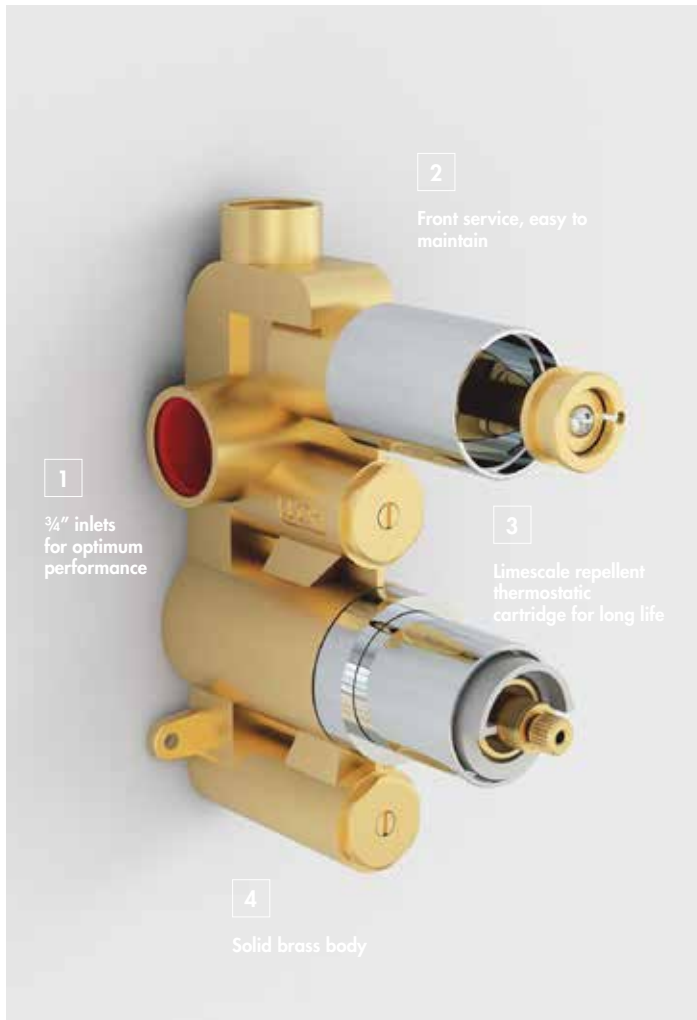

Shower Kit Components

Nuance

Design – Square

Single Outlet Concealed Valve + Brass Plate

Handles – Square x 2

Compatibility – Suitable for low pressure systems with minimum working pressure requirement of 0.2 Bar

Dimensions – 210(h) x 100(w) mm

INS37004	Chrome (Two Handle)	£267.00

Twin Outlet Concealed Valve + Brass Plate

Handles – Square x 2 (INS37005),

Square x 3 (INS37006)

Compatibility –

Suitable for medium pressure systems with minimum working pressure requirement of 0.5 Bar (INS37005)

Suitable for low pressure systems with minimum working pressure requirement of 0.2 Bar (INS37006)

Dimensions –

210(h) x 100(w) mm (Two Handle)

210(h) x 100(w) mm (Three Handle)

INS37005	Chrome (Two Handle)	£284.00

INS37006	Chrome (Three Handle)	£310.00

A

B

B