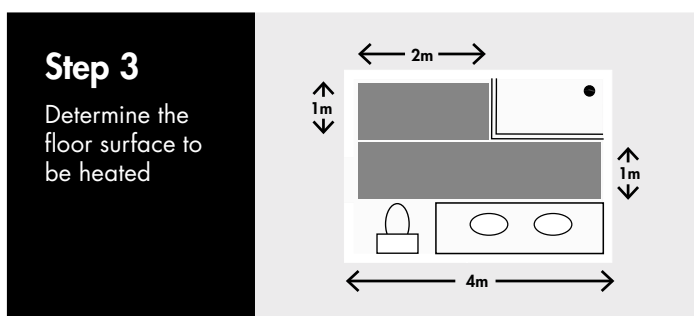

Calculate how much of the floor space is occupied by fixed objects, such as shower tray, sink, etc.
Start with the big items and finish with small items.
Area occupied by furniture: **4m² + 2m² = 6m²**