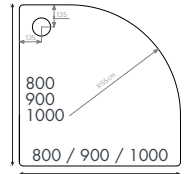

Low Profile Anti Slip Trays

ASH70100	700 x 700mm	£194.00
ASH76100	760 x 760mm	£202.00
ASH80100	800 x 800mm	£217.00
ASH90100	900 x 900mm	£299.00
ASH100100	1000 x 1000mm	£332.00

Quadrant Shower Trays

Quad on legs