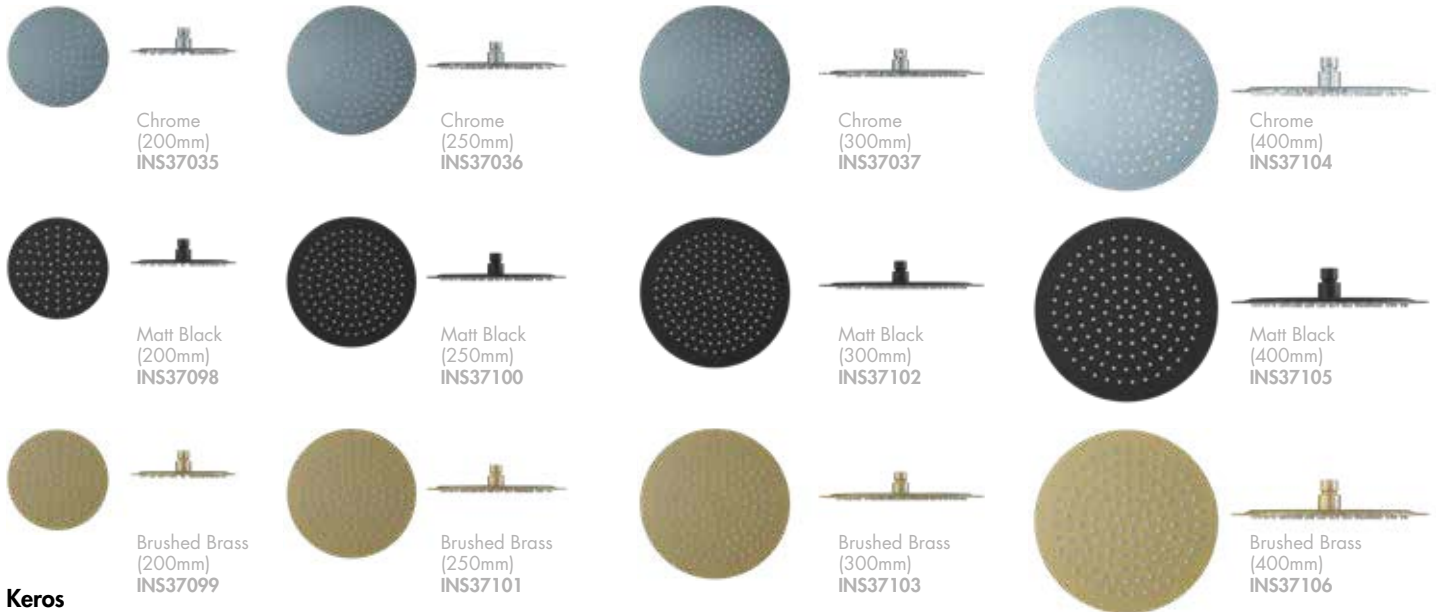

Design – Square
Shower Head Size – 200mm
Shower Arm Length – 400mm

200mm Fixed Head Kits

INS37015	Chrome (ABS Head)	£60.00
INS37016	Chrome (Slimline Head)	£76.00

Shower Kit Components

Shower Heads

Keros

Design – Round