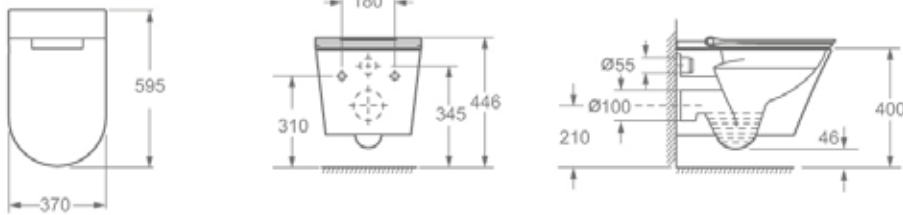

Wave Smart Rimless Wall Hung Pan + Seat INSWA001WSM

Specification

Finish	Gloss White
Dimensions	400(h) x 370(w) x 595(d) mm
Weight	34kg
Fixing Supplied	Yes
Fixing Exposed or Concealed	Concealed

Features

Rimless easy to clean anti bacteria pan
Intelligent, programmable smart bidet WC
Glass/UF Material
Easily release and installation when opening the seat in 90 degree
Easy to install and service
Simple rotary button control, anodized aluminum material
Flush mode – wash down