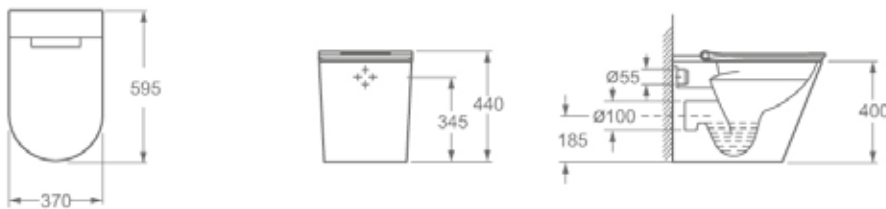

Key Features + Benefits

Certifications + Approvals

Imex Ceramics

15 Millbrook Industrial Estate, Sybron Way, Crowborough TN6 3DU. Technical Support – Tel: 01530 835598 Email: sales@imexceramic.co.uk

All information on the data sheet is correct at the time of publication. All measurements are approximate and subject to standard tolerances.

*Extendable to 3 years