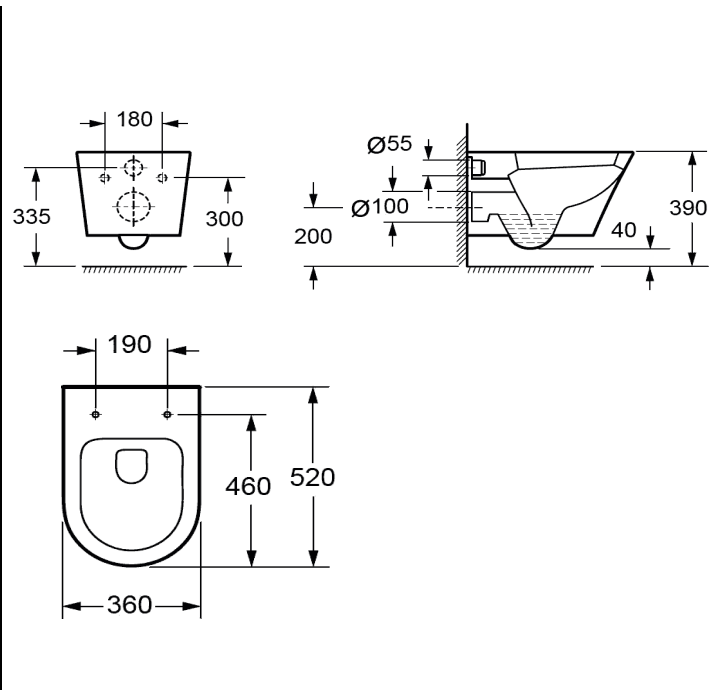

### Instinct INSWA013 Wave Wall Hung WC Pan With Concealed Fixings 360x520x390mm

<b>Category:</b>	Toilets	<b>Weight</b>	24.5 KG	<b>Range</b>	Wave
<b>Guarantee:</b>	Sanitaryware		25 years	<b>Instinct Code</b>	INSWA013
	Cistern Fittings		3 years	<b>Colour:</b>	White
	Seats		1 year	<b>EAN CODE</b>	5060516861668

Dimensions are in Millimetres except thread sizes which are BSP imperial