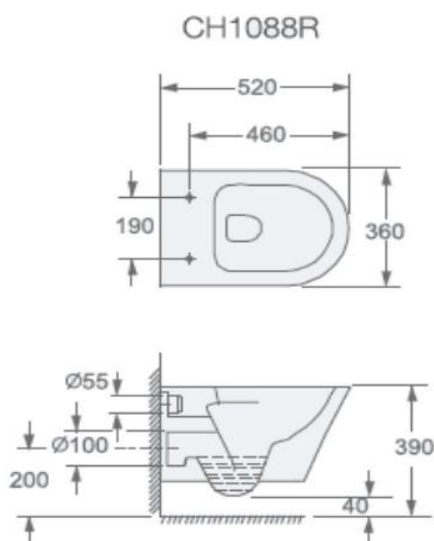

<b>Product Code</b>	INSWA013R
---------------------	-----------

Instinct - INSWA013R Chi / Wave Wall Hung RIMLESS WC Pan With Concealed Fixings (520 x 360 x 340)

Category:	Toilets	Weight	23.50 KG	Range	Chi / Wave
Guarantee:	Sanitaryware		25 Years	Instinct Code	INSWA013R
	Cistern Fittings		3 Years	Colour:	White
	Seats		1 Year	EAN CODE	5056143407713

Dimensions are in Millimetres except thread sizes which are BSP imperial