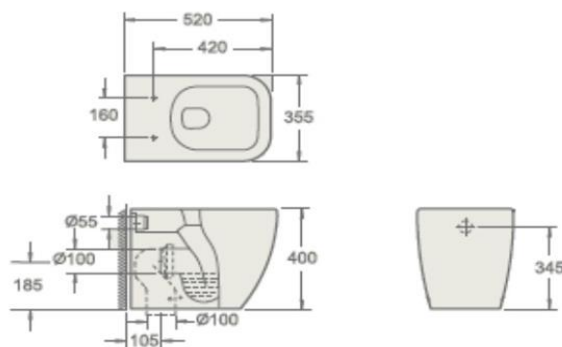

## Instinct - INSWA012R Chi / Wave Back To Wall RIMLESS Pan (520 x 360 x 390)

|            |                  |        |          |               |               |
|------------|------------------|--------|----------|---------------|---------------|
| Category:  | Toilets          | Weight | 28.50 KG | Range         | Chi / Wave    |
| Guarantee: | Sanitaryware     |        | 25 Years | Instinct Code | INSWA012R     |
|            | Cistern Fittings |        | 3 Years  | Colour:       | White         |
|            | Seats            |        | 1 Year   | EAN CODE      | 5056143407690 |

Dimensions are in Millimetres except thread sizes which are BSP imperial