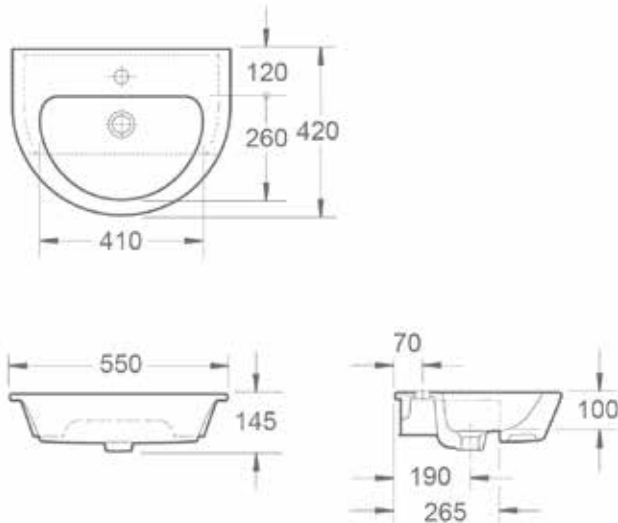

Wave 550mm Semi Recessed Basin INSWA011

Specification

Finish	White
Dimensions	145(h) x 550(w) x 420(d) mm*
Weight	12kg
Basin Material	Ceramic
Overflow	Yes
Chainstay Hole	No
Taphole Positioning	Centre
Tap	Not Included

*To suit 210mm depth furniture

Key Features + Benefits

Certifications + Approvals

Imex Ceramics

15 Millbrook Industrial Estate, Sybron Way, Crowborough TN6 3DU. Technical Support – Tel: 01530 835598 Email: sales@imexceramic.co.uk