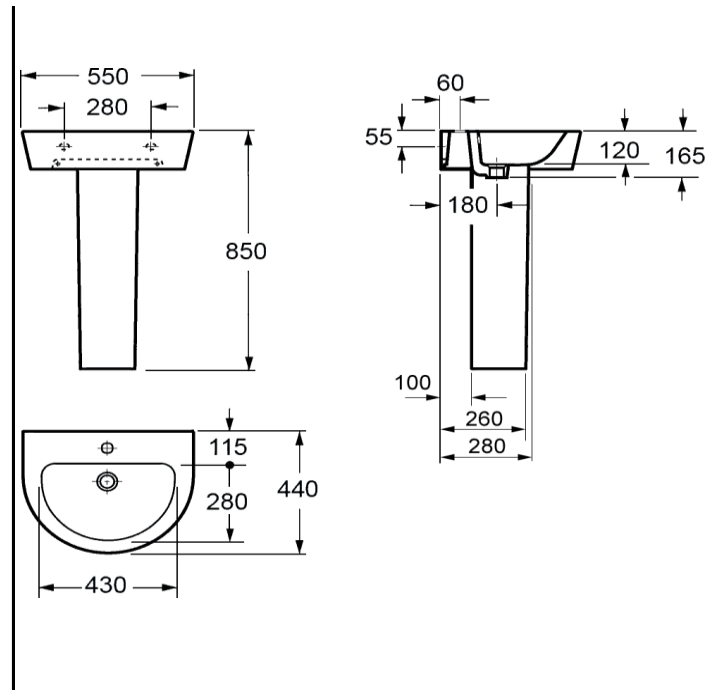

Product Code	INSWA009
---------------------	----------

Instinct INSWA009 Wave Full Pedestal For INSWA005 Basin 195x245x690mm

Category:	Basins	Weight	12.6 KG	Range	Wave
Guarantee:	Sanitaryware		25 years	Instinct Code	INSWA009
	Cistern Fittings		3 years	Colour:	White
	Seats		1 year	EAN CODE	5060516861637

Dimensions are in Millimetres except thread sizes which are BSP imperial

Features:

- Excludes fittings, wastes, taps
- Easy to Clean Glaze
- Fischer Fixing Systems recommended

Approvals:

- CE Approved YES
- Made to British Standard YES
- WRAS Approved