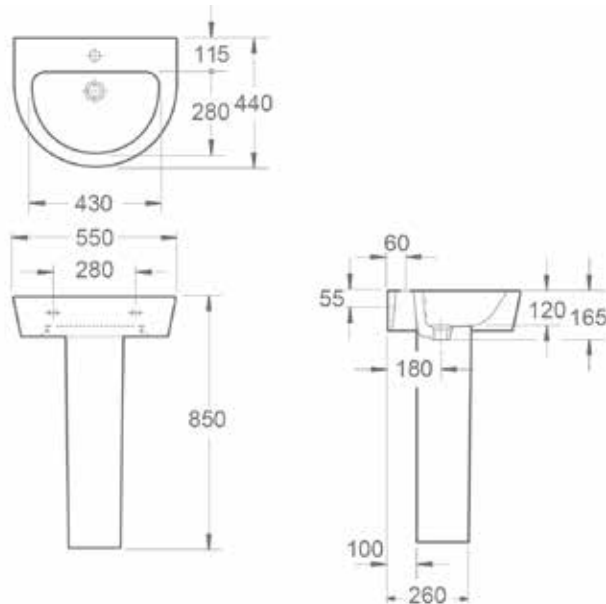

Wave 550mm Basin (Full Pedestal) INSWA005, INSWA009

Basin Specification

550mm One Taphole Basin
(INSWA005)

Finish	White
Dimensions	165(h) x 550(w) x 440(d) mm
Weight	14kg
Basin Material	Ceramic
Overflow	Yes
Chainstay Hole	No
Taphole Positioning	Centre
Tap	Not Included

Pedestal Specification

Full Pedestal
(INSWA009)

Finish	White
Dimensions	690(h) x 245(w) x 195(d) mm
Weight	13.5kg
Pedestal Material	Ceramic

Key Features + Benefits

Certifications + Approvals

Imex Ceramics

15 Millbrook Industrial Estate, Sybron Way, Crowborough TN6 3DU. Technical Support – Tel: 01530 835598 Email: sales@imexceramic.co.uk

All information on the data sheet is correct at the time of publication. All measurements are approximate and subject to standard tolerances.