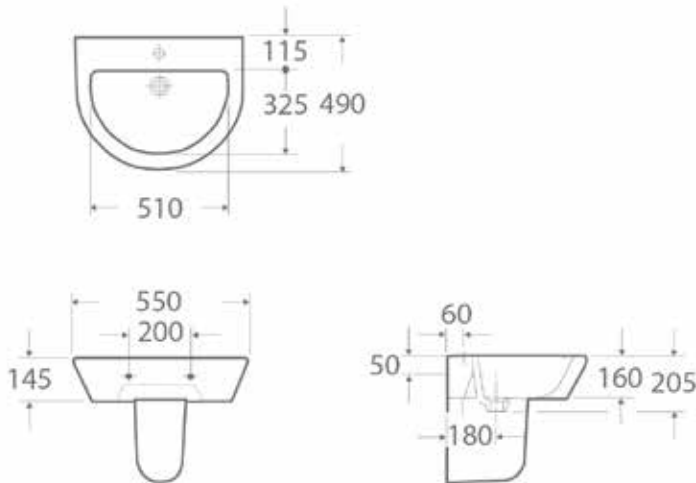

Wave 550mm Basin (Semi Pedestal)

INSWA005, INSDE010

Basin Specification

550mm One Taphole Basin
(INSWA005)

Finish	White
Dimensions	165(h) x 550(w) x 440(d) mm
Weight	14kg
Basin Material	Ceramic
Overflow	Yes
Chainstay Hole	No
Taphole Positioning	Centre
Tap	Not Included

Pedestal Specification

Semi Pedestal
(INSDE010)

Finish	White
Dimensions	310(h) x 230(w) x 285(d) mm
Weight	7kg
Semi Pedestal Material	Ceramic

Key Features + Benefits

Certifications + Approvals

Imex Ceramics