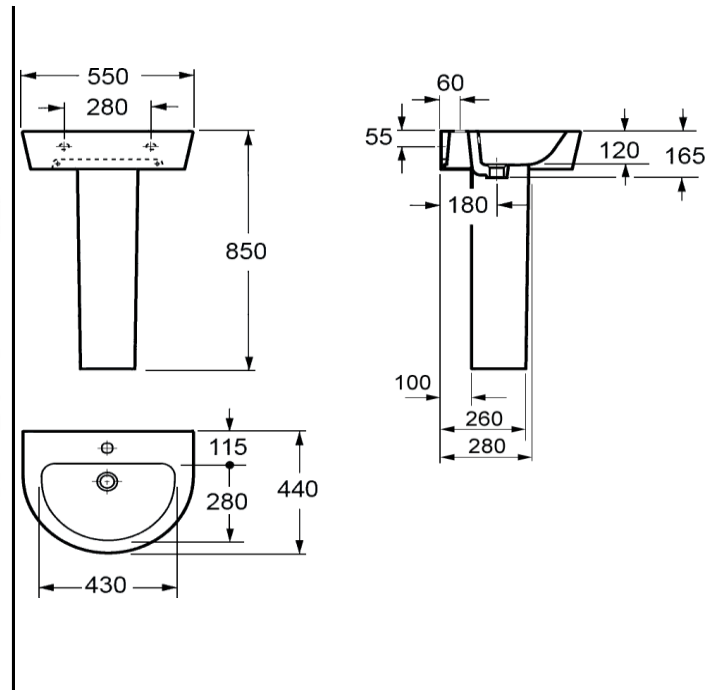

### Instinct INSWA005 Wave 55cm One Taphole Basin 550x440x165mm

<b>Category:</b>	Basins	<b>Weight</b>	14.05 KG	<b>Range</b>	Wave
<b>Guarantee:</b>	Sanitaryware		25 years	<b>Instinct Code</b>	INSWA005
	Cistern Fittings		3 years	<b>Colour:</b>	White
	Seats		1 year	<b>EAN CODE</b>	5060516861620

Dimensions are in Millimetres except thread sizes which are BSP imperial