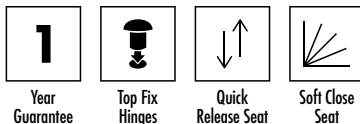

Key Features + Benefits

Certifications + Approvals

Imex Ceramics

15 Millbrook Industrial Estate, Sybron Way, Crowborough TN6 3DU. Technical Support – Tel: 01530 835598 Email: sales@imexceramic.co.uk

All information on the data sheet is correct at the time of publication. All measurements are approximate and subject to standard tolerances.