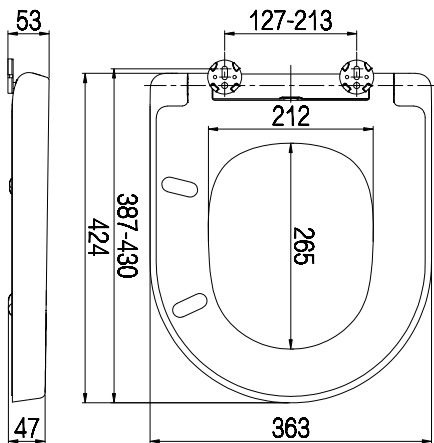

Wave Duraplast Quick Release, Wrap-Over, Soft Close, Seat + Cover INSWA004

Specification

Finish	White
Dimensions	53(h) x 363(w) x 424(d) mm
Weight	2.7kg
Seat Hinge Material	Metal / Plastic
Antibacterial Protection	Yes
Seat Type	Wrap Over
UV Protection	Yes
Max Load Test	150kg
Seat Material	Duraplast