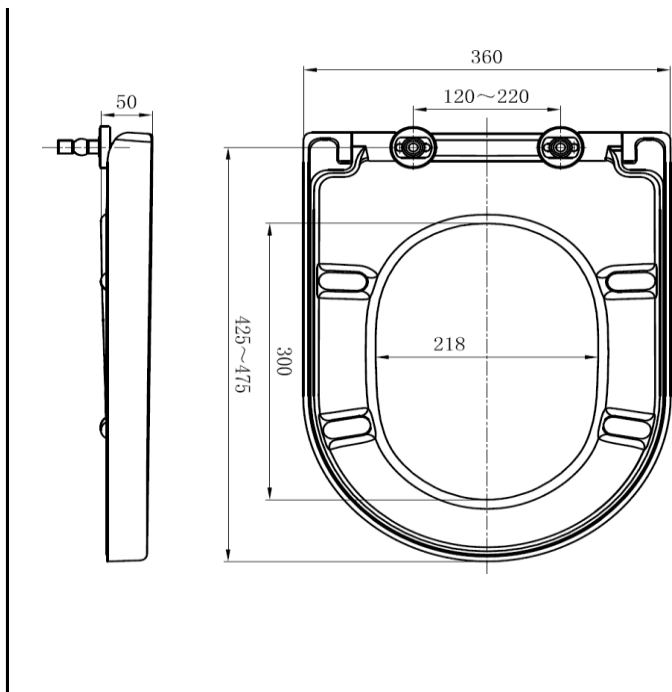

Product Code	INSWA003
---------------------	----------

Instinct INSWA003 Wave Slow Close Seat - Quick Release 500x390x70mm

Category:	Toilets	Weight	3.05 KG	Range	Wave
Guarantee:	Sanitaryware		10 years	Instinct Code	INSWA003
	Cistern Fittings		3 years	Colour:	White
	Seats		1 year	EAN CODE	5060516861613

Dimensions are in Millimetres except thread sizes which are BSP imperial

Features:

- Soft Close Mechanism
- Quick Release Seat Hinges
- Includes fixings

Approvals:

- CE Approved YES
- Made to British Standard YES
- WRAS Approved