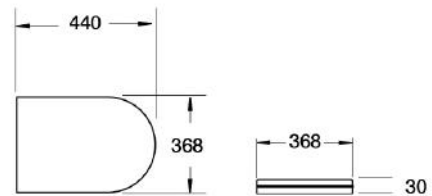

# WAVE SLIMLINE CONTOUR QUICK RELEASE SOFT CLOSE DURAPLUS SEAT & COVER

Category: Seats

Weight: 2.40kg

Range: Wave

Guarantee: 1 year manufacturing

Instinct Code: INSWA003SLIM

EAN Code: 5060516861071

Dimensions are in millimetres except thread sizes which are BSP imperial.