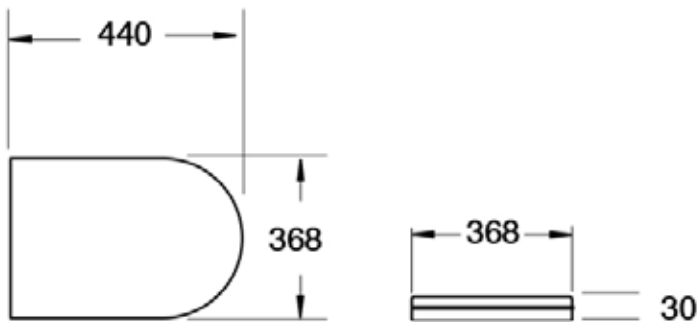

Key Features + Benefits

Year
Guarantee

Quick
Release Seat

Soft Close
Seat

Certifications + Approvals

Imex Ceramics

15 Millbrook Industrial Estate, Sybron Way, Crowborough TN6 3DU. Technical Support – Tel: 01530 835598 Email: sales@imexceramic.co.uk

All information on the data sheet is correct at the time of publication. All measurements are approximate and subject to standard tolerances.