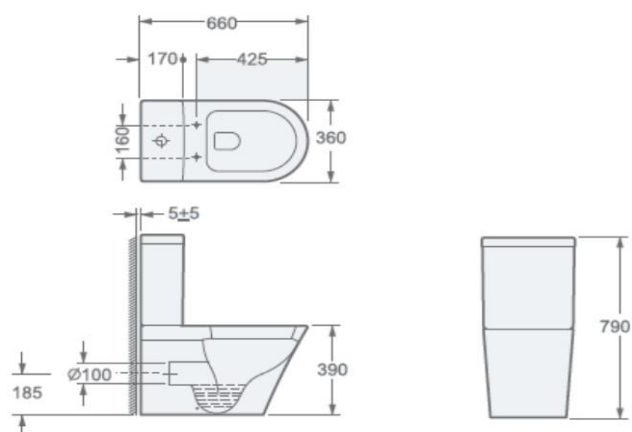

Product Code	INSWA002R
---------------------	-----------

Instinct - INSWA002R Wave Close Coupled WC Cistern - to suit INSWA001R (160 x 360 x 430)

Category:	Toilets	Weight	14.00 KG	Range	Wave
Guarantee:	Sanitaryware		25 Years	Instinct Code	INSWA002R
	Cistern Fittings		3 Years	Colour:	White
	Seats		1 Year	EAN CODE	5056143407683

Dimensions are in Millimetres except thread sizes which are BSP imperial

Features:

- 4/6L Dual Flushing Cistern Fittings
- Water saving 4 and 2.6 litre economy flush capability
- Includes WRAS approved fittings