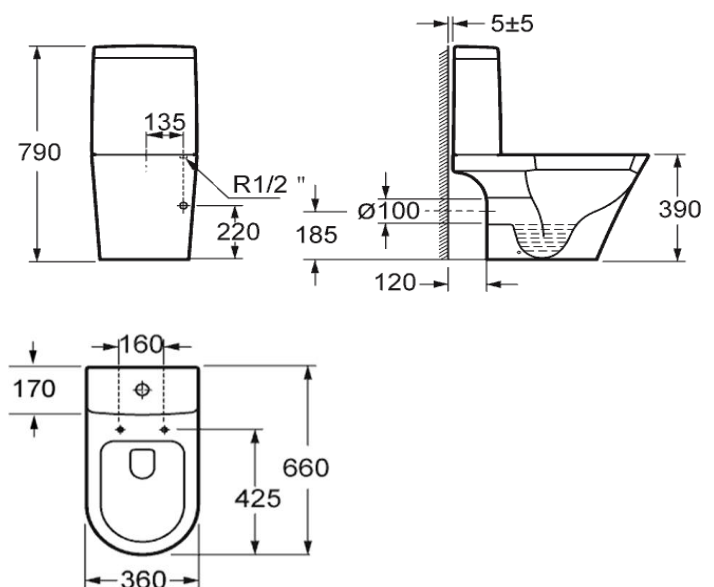

Product Code

INSWA001

Instinct INSWA001 Chi Close Coupled WC Pan 360x660x390mm

Category:	Toilets	Weight	29.15 KG	Range	Chi
Guarantee:	Sanitaryware		25 years	Instinct Code	INSWA001
	Cistern Fittings		3 years	Colour:	White
	Seats		1 year	EAN CODE	5060516861590

Dimensions are in Millimetres except thread sizes which are BSP imperial

Features:

5 seat options
Easy to Clean Glaze
Includes fittings

Approvals:

CE Approved	YES
Made to British Standard	YES
WRAS Approved	CISTERN