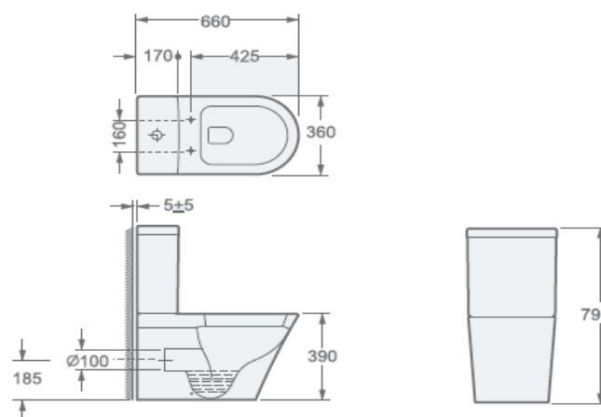

Product Code	INSWA001R
---------------------	-----------

Instinct - INSWA001R Wave Close Coupled RIMLESS Fully BTW WC Pan (665 x 360 x 400)

Category:	Toilets	Weight	31.00 KG	Range	Wave
Guarantee:	Sanitaryware		25 Years	Instinct Code	INSWA001R
	Cistern Fittings		3 Years	Colour:	White
	Seats		1 Year	EAN CODE	5056143407676

Dimensions are in Millimetres except thread sizes which are BSP imperial

Features:

- Rimless Pan with 5 seat options
- Easy to Clean Glaze
- Includes Fittings

Approvals:

British Standard
CE Approval

YES

Notes