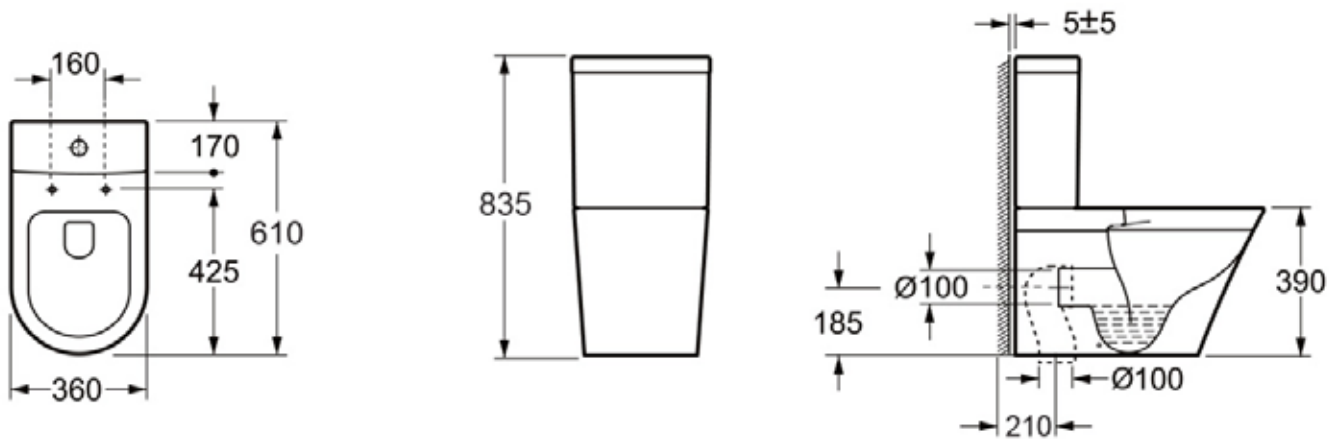

Wave Standard Height Short Projection Rimless Closed Back Close Coupled WC Suite INSWA001DR, INSWA002D, INSWA004

Pan (INSWA001DR) + Cistern (INSWA002D)

Seat (INSWA004)