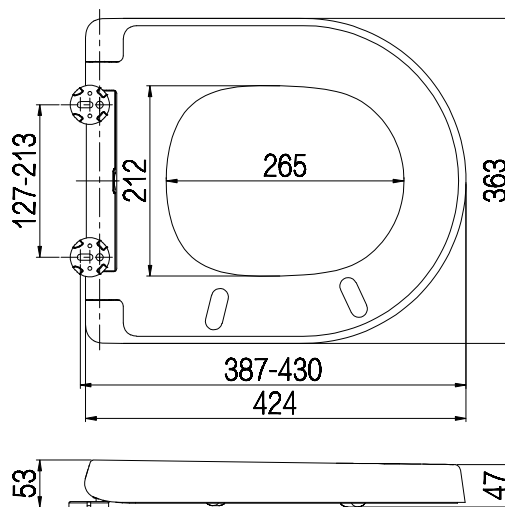

Wave Standard Height Short Projection Rimless Closed Back Close Coupled WC Suite INSWA001DR, INSWA002D, INSWA004

Cistern Specification

Close Coupled Dual Flush Cistern
(INSWA002D)

Finish	White
Dimensions	445(h) x 360(w) x 140(d) mm
Weight	14.3kg
Cistern Fitting Manufacturer	R&T
Lever	Push Button
Lever Position	Cistern Lid
Inlet Position (When looking at WC)	Right Hand

Seat Specification

Duraplast Quick Release, Soft Close, Wrap-Over,
Seat + Cover
(INSWA004)

Finish	White
Dimensions	53(h) x 363(w) x 424(d) mm
Weight	2.7kg
Seat Hinge Material	Metal / Plastic
Antibacterial Protection	Yes
Seat Type	Wrap Over
UV Protection	Yes
Max Load Test	150kg
Seat Material	Duraplast

Pan Specification

Standard Height Short Projection Rimless Closed Back
Close Coupled Pan
(INSWA001DR)

Finish	White
Dimensions	390(h) x 360(w) x 610(d) mm
Weight	30.5kg
Fixing Supplied	Yes
Fixing Exposed or Concealed	Exposed

Wave Standard Height Short Projection Rimless Closed Back Close Coupled WC Suite INSWA001DR, INSWA002D, INSWA004

Pan (INSWA001DR) + Cistern (INSWA002D)

Seat (INSWA004)

Wave Standard Height Short Projection Rimless Closed Back Close Coupled WC Suite INSWA001DR, INSWA002D, INSWA004