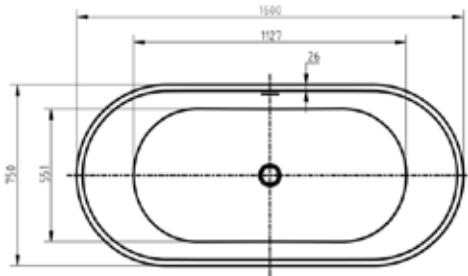

### Wave 1600 x 750mm Freestanding Bath INST901407

#### Specification

Finish	White
Dimensions	720(h) x 1600(w) x 750(d) mm
Weight	52kg
Bath Type	Freestanding bath
Tapholes	Cannot be drilled
Water Capacity	211 Litres
Legs Supplied	Yes
Leg Fixing Type	Pre-fitted
Legs Adjustable	Yes
Bath Surface Material	Acrylic
Bath Surface Material Thickness	3.5mm
Waste Supplied	Yes
Overflow Supplied	Yes
Overflow Height	377mm
Encapsulated Base Board	Yes
Base Board Material	MDF
Material Used to Cover Base Board	Fiberglass