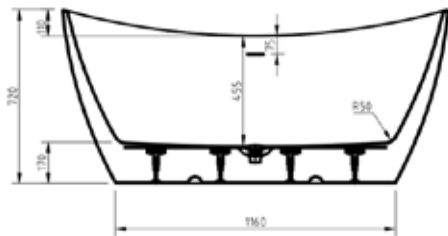

### Wave 1600 x 750mm Freestanding Bath INST901407

#### Specification

Finish	White
Dimensions	720(h) x 1600(w) x 750(d) mm
Weight	52kg
Bath Type	Freestanding bath
Tapholes	Cannot be drilled
Water Capacity	211 Litres
Legs Supplied	Yes
Leg Fixing Type	Pre-fitted
Legs Adjustable	Yes
Bath Surface Material	Acrylic
Bath Surface Material Thickness	3.5mm
Waste Supplied	Yes
Overflow Supplied	Yes
Overflow Height	377mm
Encapsulated Base Board	Yes
Base Board Material	MDF
Material Used to Cover Base Board	Fiberglass