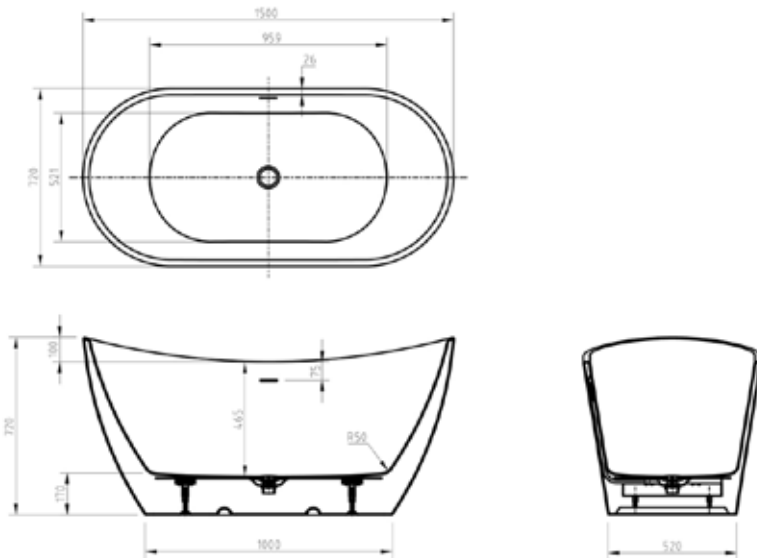

### Wave 1500 x 750mm Freestanding Bath INST901406

#### Specification

Finish	White
Dimensions	720(h) x 1500(w) x 750(d) mm
Weight	46kg
Bath Type	Freestanding bath
Tapholes	Cannot be drilled
Water Capacity	198 Litres
Legs Supplied	Yes
Leg Fixing Type	Pre-fitted
Legs Adjustable	Yes
Bath Surface Material	Acrylic
Bath Surface Material Thickness	3.5mm
Waste Supplied	Yes
Overflow Supplied	Yes
Overflow Height	380mm
Encapsulated Base Board	Yes
Base Board Material	MDF
Material Used to Cover Base Board	Fiberglass