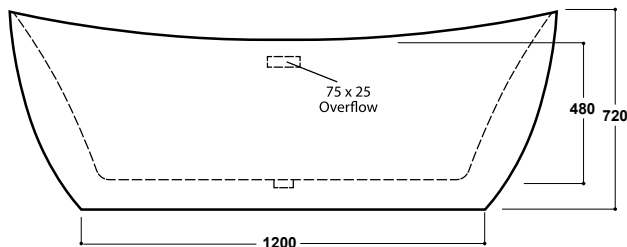

### Wave 1800 x 800mm Freestanding Bath INST901403

#### Specification

Finish	White
Dimensions	720(h) x 1800(w) x 800(d) mm
Weight	49kg
Bath Type	Freestanding bath
Tapholes	Cannot be drilled
Water Capacity	331 Litres
Legs Supplied	Yes
Leg Fixing Type	Pre-fitted
Legs Adjustable	Yes
Bath Surface Material	Acrylic
Bath Surface Material Thickness	3.5mm
Waste Supplied	Yes
Overflow Supplied	Yes
Overflow Height	363mm
Encapsulated Base Board	Yes
Base Board Material	MDF
Material Used to Cover Base Board	Fiberglass