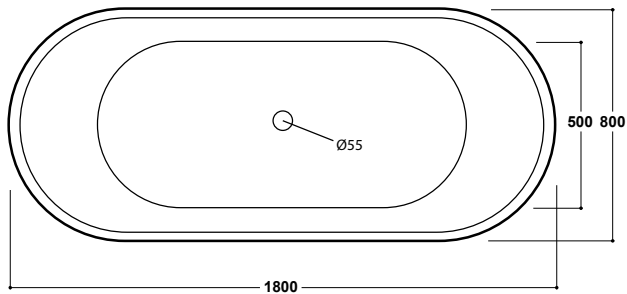

### Wave 1800 x 800mm Freestanding Bath INST901403

#### Specification

Finish	White
Dimensions	720(h) x 1800(w) x 800(d) mm
Weight	49kg
Bath Type	Freestanding bath
Tapholes	Cannot be drilled
Water Capacity	331 Litres
Legs Supplied	Yes
Leg Fixing Type	Pre-fitted
Legs Adjustable	Yes
Bath Surface Material	Acrylic
Bath Surface Material Thickness	3.5mm
Waste Supplied	Yes
Overflow Supplied	Yes
Overflow Height	363mm
Encapsulated Base Board	Yes
Base Board Material	MDF
Material Used to Cover Base Board	Fiberglass