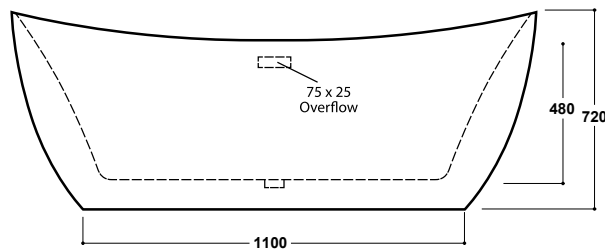

### Wave 1700 x 800mm Freestanding Bath INST901402

#### Specification

Finish	White
Dimensions	720(h) x 1700(w) x 800(d) mm
Weight	47kg
Bath Type	Freestanding bath
Tapholes	Cannot be drilled
Water Capacity	300 Litres
Legs Supplied	Yes
Leg Fixing Type	Pre-fitted
Legs Adjustable	Yes
Bath Surface Material	Acrylic
Bath Surface Material Thickness	3.5mm
Waste Supplied	Yes
Overflow Supplied	Yes
Overflow Height	367mm
Encapsulated Base Board	Yes
Base Board Material	MDF
Material Used to Cover Base Board	Fiberglass