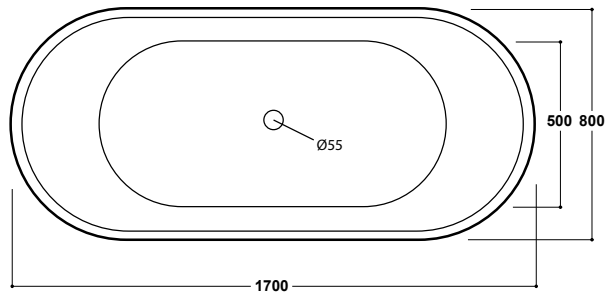

### Wave 1700 x 800mm Freestanding Bath INST901402

#### Specification

Finish	White
Dimensions	720(h) x 1700(w) x 800(d) mm
Weight	47kg
Bath Type	Freestanding bath
Tapholes	Cannot be drilled
Water Capacity	300 Litres
Legs Supplied	Yes
Leg Fixing Type	Pre-fitted
Legs Adjustable	Yes
Bath Surface Material	Acrylic
Bath Surface Material Thickness	3.5mm
Waste Supplied	Yes
Overflow Supplied	Yes
Overflow Height	367mm
Encapsulated Base Board	Yes
Base Board Material	MDF
Material Used to Cover Base Board	Fiberglass