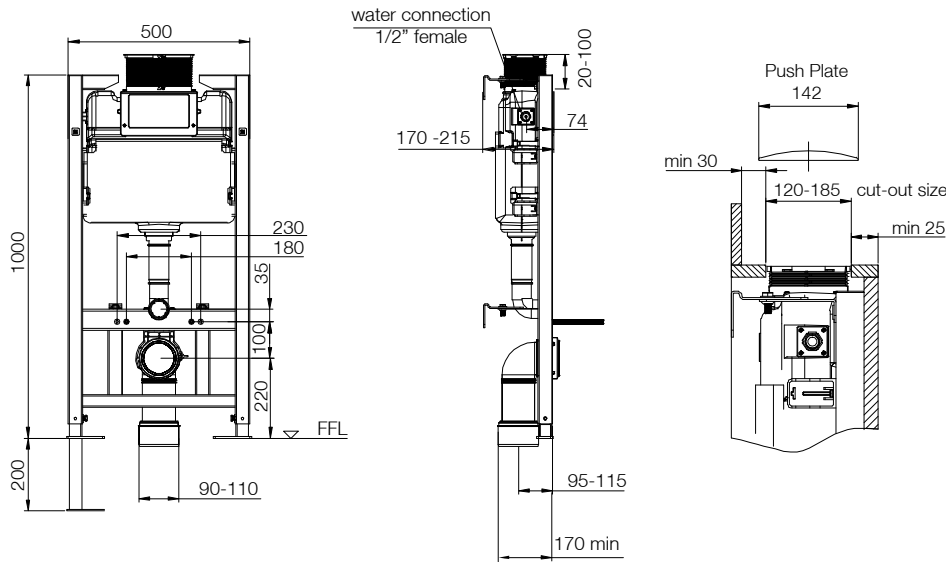

Instinct 1000mm Wall Hung Frame + Cistern INST13015

Specification

Finish	Black
Dimensions	1200(h) x 500(w) x 167(d) mm
Adjustable Depth	167-215mm
Adjustable Leg Height	200mm
Weight	14.5kg
Cistern Fitting Manufacturer	OEM
Airgap	Yes
Flush Plate / Button Supplied	No
Flush (Single / Dual)	Dual
Flush (Max / Min)	6 / 3L
Inlet Position (When looking at WC)	Side left
Min Operating Pressure	0.2 Bar
Max Operating Pressure	10 Bar

Features

Design	Ideal for use below windows
Fixings	Brackets, fixings and 1st fix protective covers included
Flush Plate Mounting	Can be mounted on the front or top of the cistern
Waste Pipe Routing	Waste pipe can be routed out to the side of the frame with a minimum distance of 170mm from wall to the front of the frame
Maintenance	Top and front access for easy maintenance and installation
Flush Valve	WRAS approved 6/3 Litre pneumatic flush valve
Inlet Valve	WRAS approved side entry 1/2" (female) inlet valve with Air Gap
Insulation	Insulated polystyrene anti-condensation jacket