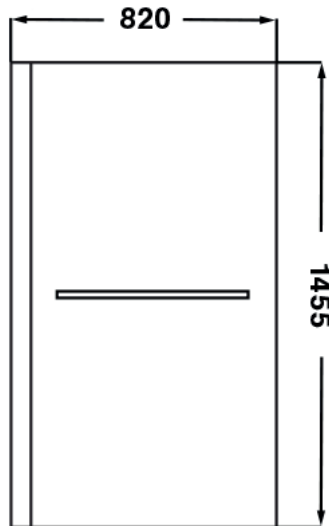

### Universal 6mm Straight Bath Screen INSUV006

#### Specification

Frame Finish	Chrome
Glass Finish	Clear
Cover Finish	Chrome
Fixings	Concealed
Seals	Clear PVC
Dimensions	1455(h) x 820(w) x 6(d) mm
Weight	23 kg
Glass Thickness	6mm toughened safety glass