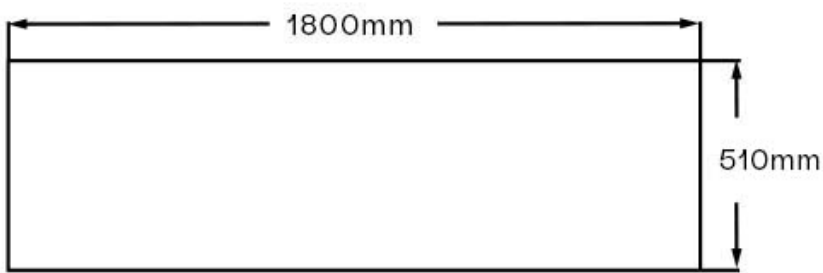

Universal 1800 Bath Front Panel INSUV005

Specification

Finish	White
Dimensions	510(h) x 1800(w) x 20(d) mm
Weight	5.5kg
Bath Type	Bath panel
Surface Material	Acrylic
Surface Material Thickness	5mm

*20mm depth