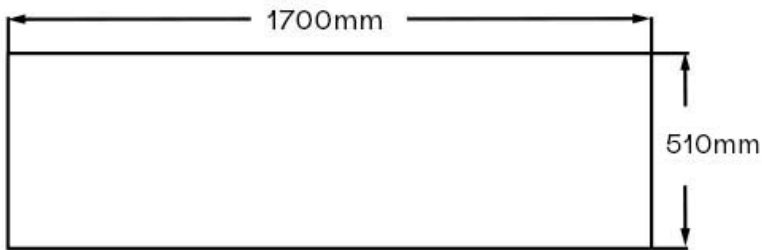

Universal 1700 Bath Front Panel INSUV004

Specification

| | |
|----------------------------|-----------------------------|
| Finish | White |
| Dimensions | 510(h) x 1700(w) x 20(d) mm |
| Weight | 5.5kg |
| Bath Type | Bath panel |
| Surface Material | Acrylic |
| Surface Material Thickness | 5mm |