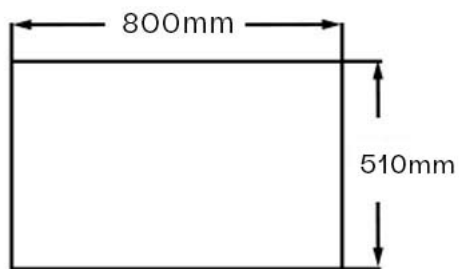

#### Specification

Finish	White
Dimensions	510(h) x 800(w) x 41(d) mm
Weight	2kg
Bath Type	Bath panel
Surface Material	Acrylic
Surface Material Thickness	5mm

\* 41mm depth