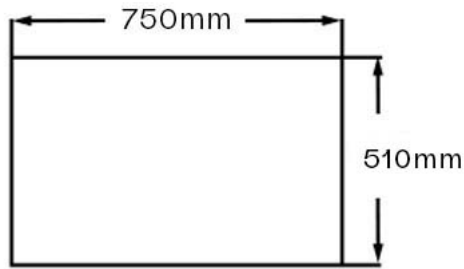

Universal 750 Bath End Panel INSUV002

Specification

Finish	White
Dimensions	510(h) x 750(w) x 41(d) mm
Weight	2kg
Bath Type	Bath panel
Surface Material	Acrylic
Surface Material Thickness	5mm

* 41mm depth