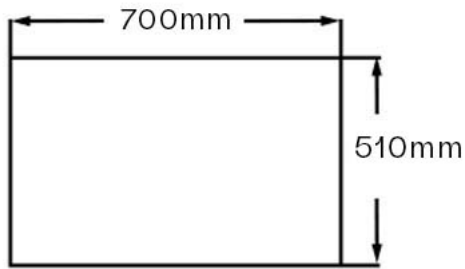

Universal 700 Bath End Panel INSUV001

Specification

Finish	White
Dimensions	510(h) x 700(w) x 41(d) mm
Weight	2kg
Bath Type	Bath panel
Surface Material	Acrylic
Surface Material Thickness	5mm

* 41mm depth