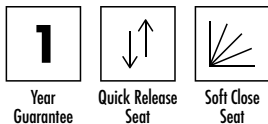

Key Features + Benefits

Certifications + Approvals

Imex Ceramics

15 Millbrook Industrial Estate, Sybron Way, Crowborough TN6 3DU. Technical Support – Tel: 01530 835598 Email: sales@imexceramic.co.uk

All information on the data sheet is correct at the time of publication. All measurements are approximate and subject to standard tolerances.