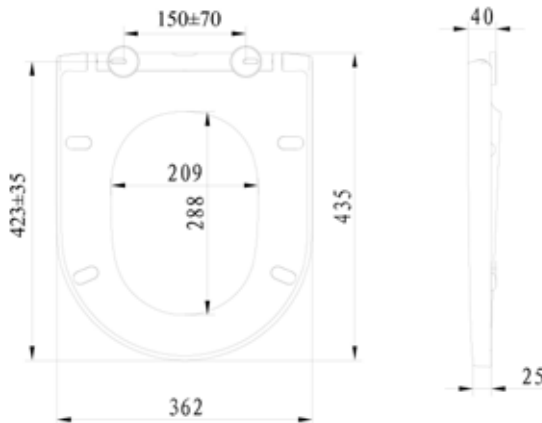

#### Seat Specification

Finish	White
Dimensions	40(h) x 362(w) x 435(d) mm
Weight	1.74kg
Seat Hinge Material	Metal / Plastic
Antibacterial Protection	Yes
Seat Type	Standard
UV Protection	Yes
Max Load Test	150kg
Seat Material	Duraplast