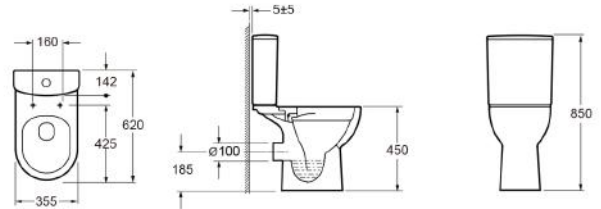

## TULLA CLOSE COUPLED CISTERN

Category: Close coupled Cistern  
 Guarantee: 25 years manufacturing (1 year for cistern fittings)

Weight: TBC

Range: Tulla

Instinct Code: INSTU002

EAN Code: 5060737386001

Dimensions are in millimetres except thread sizes which are BSP imperial.

### Features

- CE Approved
- 3/6ltr flush
- Ceramic composition ensures a clean design and finish