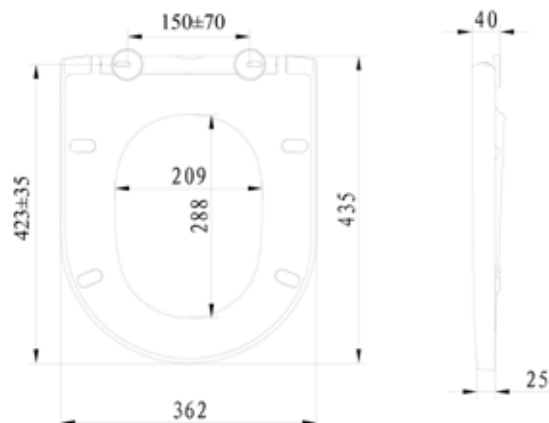

Tulla Standard Height Short Projection Rimless Open Back Close Coupled Pan Pack INSTU001TR

Cistern Specification

Close Coupled Dual Flush Cistern
(INSTU002)

Finish	White
Dimensions	400(h) x 355(w) x 142(d) mm
Weight	14.5kg
Cistern Fitting Manufacturer	R&T
Lever	Push Button
Lever Position	Cistern Lid
Inlet Position (When looking at WC)	Right Hand

Seat Specification

Duraplast Quick Release, Soft Close, Seat + Cover
(INSTU004)

Finish	White
Dimensions	40(h) x 362(w) x 435(d) mm
Weight	1.74kg
Seat Hinge Material	Metal / Plastic
Antibacterial Protection	Yes
Seat Type	Standard
UV Protection	Yes
Max Load Test	150kg
Seat Material	Duraplast

Pan Specification

Standard Height Short Projection Rimless Open Back
Close Coupled Pan
(INSTU001R)

Finish	White
Dimensions	400(h) x 355(w) x 620(d) mm
Weight	23kg
Fixing Supplied	Yes
Fixing Exposed or Concealed	Concealed

Tulla Standard Height Short Projection Rimless Open Back Close Coupled Pan Pack INSTU001TR

Pan (INSTU001R) + Cistern (INSTU002)

Seat (INSTU004)

Tulla Standard Height Short Projection Rimless Open Back Close Coupled Pan Pack INSTU001TR