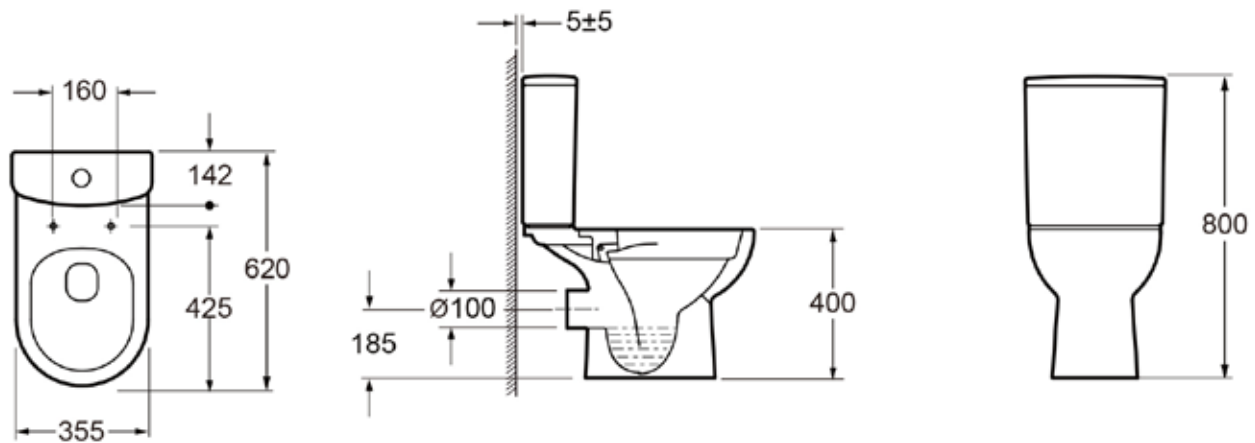

Tulla Standard Height Short Projection Rimless Open Back Close Coupled Pan Pack INSTU001TR

Cistern Specification

Close Coupled Dual Flush Cistern
(INSTU002)

Finish	White
Dimensions	400(h) x 355(w) x 142(d) mm
Weight	14.5kg
Cistern Fitting Manufacturer	R&T
Lever	Push Button
Lever Position	Cistern Lid
Inlet Position (When looking at WC)	Right Hand

Pan Specification

Standard Height Short Projection Rimless Open Back
Close Coupled Pan
(INSTU001R)

Finish	White
Dimensions	400(h) x 355(w) x 620(d) mm
Weight	23kg
Fixing Supplied	Yes
Fixing Exposed or Concealed	Concealed

Tulla Standard Height Short Projection Rimless Open Back Close Coupled Pan Pack INSTU001TR

Pan (INSTU001R) + Cistern (INSTU002)

Seat (INSTU004)

Tulla Standard Height Short Projection Rimless Open Back Close Coupled Pan Pack INSTU001TR

FAQs

Q – What is the flush volume?

A – 6/4L. Eco flush 4/2.6L.

Q – Is this pan rimless or box rim?

A – Rimless.

Q – What finish is the ceramic glaze?

A – White.

Q – What finish is the flush button supplied with the cistern?