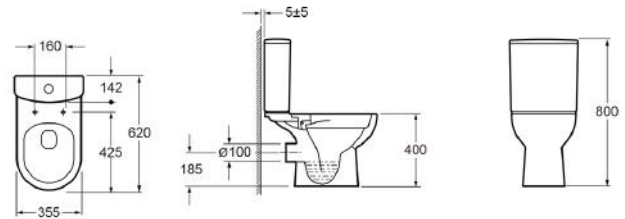

TECHNICAL DATA SHEET

TULLA RIMLESS SHORT PROJECTION OPEN BACK CLOSE COUPLED WC PAN

Category: Close coupled toilets

Weight: TBC

Range: Tulla

Guarantee: 25 years manufacturing

Instinct Code: INSTU001R

EAN Code: 5060737385998

Dimensions are in millimetres except thread sizes which are BSP imperial.

Features

- CE Approved
- Rimless Short Projection Easy to Clean anti bacteria pan

Notes

Our guarantee is subject to the product having been installed, used and maintained in accordance with our instructions. All working parts (such as hinges, ceramic disks, cartridges and cistern fittings), which are subject to normal wear and tear, are covered for 36 months from proof of purchase date. This excludes seats and bath seals, which are covered for 12 months. Our guarantee applies to the original purchaser and is nontransferable. Our guarantee is only applicable in the UK and ROI. This does not affect your statutory rights.