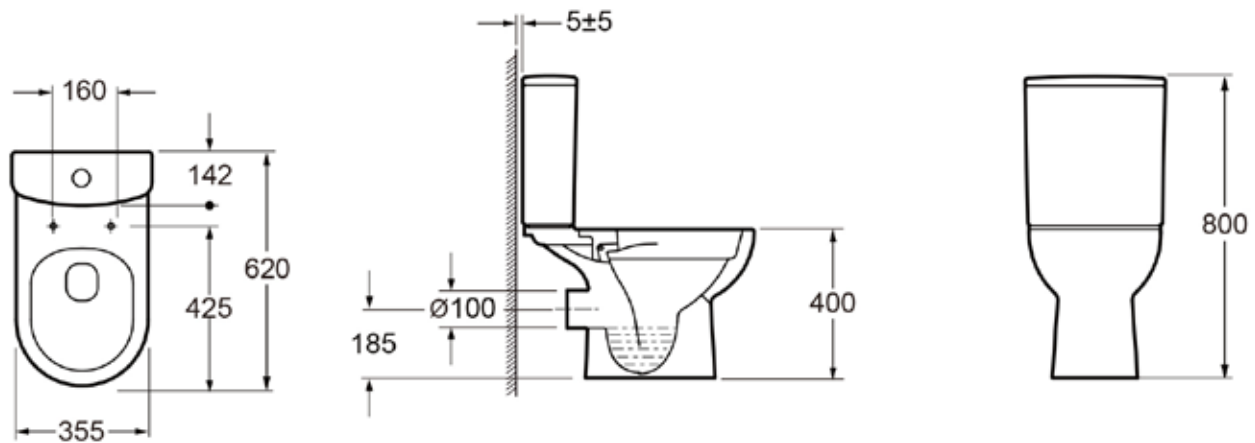

Tulla Standard Height Short Projection Rimless Open Back Close Coupled WC Suite INSTU001R, INSTU002, INSTU004

Cistern Specification

Close Coupled Dual Flush Cistern (INSTU002)

Finish	White
Dimensions	400(h) x 355(w) x 142(d) mm
Weight	14.5kg
Cistern Fitting Manufacturer	R&T
Lever	Push Button
Lever Position	Cistern Lid
Inlet Position (When looking at WC)	Right Hand

Pan Specification

Standard Height Short Projection Rimless Open Back Close Coupled Pan (INSTU001R)

Finish	White
Dimensions	400(h) x 355(w) x 620(d) mm
Weight	23kg
Fixing Supplied	Yes
Fixing Exposed or Concealed	Concealed

Tulla Standard Height Short Projection Rimless Open Back Close Coupled WC Suite INSTU001R, INSTU002, INSTU004

Pan (INSTU001R) + Cistern (INSTU002)

Seat (INSTU004)

Tulla Standard Height Short Projection Rimless Open Back Close Coupled WC Suite INSTU001R, INSTU002, INSTU004

FAQs

Q – What is the flush volume?

A – 6/4L. Eco flush 4/2.6L.

Q – Is this pan rimless or box rim?

A – Rimless.

Q – What finish is the ceramic glaze?

A – White.

Q – What finish is the flush button supplied with the cistern?