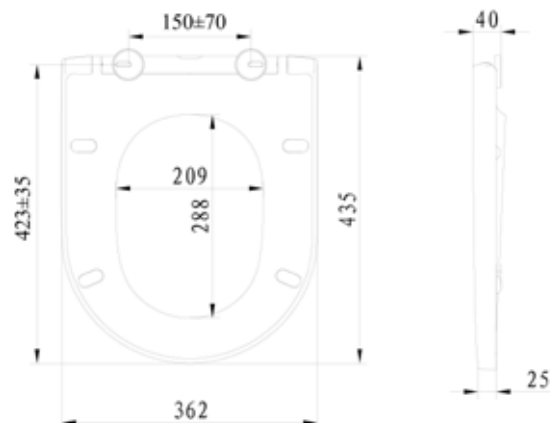

Tulla Standard Height Short Projection Rimless Open Back Close Coupled WC Suite INSTU001R, INSTU002, INSTU004

Cistern Specification

Close Coupled Dual Flush Cistern (INSTU002)

Finish	White
Dimensions	400(h) x 355(w) x 142(d) mm
Weight	14.5kg
Cistern Fitting Manufacturer	R&T
Lever	Push Button
Lever Position	Cistern Lid
Inlet Position (When looking at WC)	Right Hand

Seat Specification

Duraplast Quick Release, Soft Close, Seat + Cover (INSTU004)

Finish	White
Dimensions	40(h) x 362(w) x 435(d) mm
Weight	1.74kg
Seat Hinge Material	Metal / Plastic
Antibacterial Protection	Yes
Seat Type	Standard
UV Protection	Yes
Max Load Test	150kg
Seat Material	Duraplast

Pan Specification

Standard Height Short Projection Rimless Open Back Close Coupled Pan (INSTU001R)

Finish	White
Dimensions	400(h) x 355(w) x 620(d) mm
Weight	23kg
Fixing Supplied	Yes
Fixing Exposed or Concealed	Concealed

Tulla Standard Height Short Projection Rimless Open Back Close Coupled WC Suite INSTU001R, INSTU002, INSTU004

Pan (INSTU001R) + Cistern (INSTU002)

Seat (INSTU004)

Tulla Standard Height Short Projection Rimless Open Back Close Coupled WC Suite INSTU001R, INSTU002, INSTU004