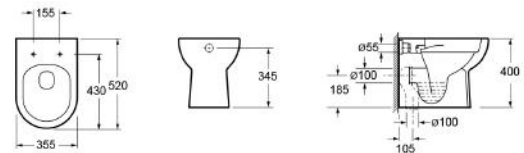

## TULLA RIMLESS BACK TO WALL WC PAN

Category: Back to wall pan

Weight: TBC

Range: Tulla

Guarantee: 25 years manufacturing

Instinct Code: INSTU001BR

EAN Code: 5060737386049

Dimensions are in millimetres except thread sizes which are BSP imperial.