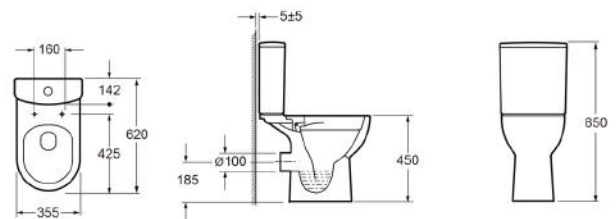

TECHNICAL DATA SHEET

**TULLA RIMLESS SHORT PROJECTION OPEN BACK
COMFORT HEIGHT CLOSE COUPLED WC PAN**

Category: Close coupled toilets

Weight: TBC

Range: Tulla

Guarantee: 25 years manufacturing

Instinct Code: INSTU001AR

EAN Code: 5060737386070

Dimensions are in millimetres except thread sizes which are BSP imperial.

Features

- CE Approved
- Rimless Short Projection Easy to Clean anti bacteria pan

Notes

Our guarantee is subject to the product having been installed, used and maintained in accordance with our instructions. All working parts (such as hinges, ceramic disks, cartridges and cistern fittings), which are subject to normal wear and tear, are covered for 36 months from proof of purchase date. This excludes seats and bath seals, which are covered for 12 months. Our guarantee applies to the original purchaser and is nontransferable. Our guarantee is only applicable in the UK and ROI. This does not affect your statutory rights.