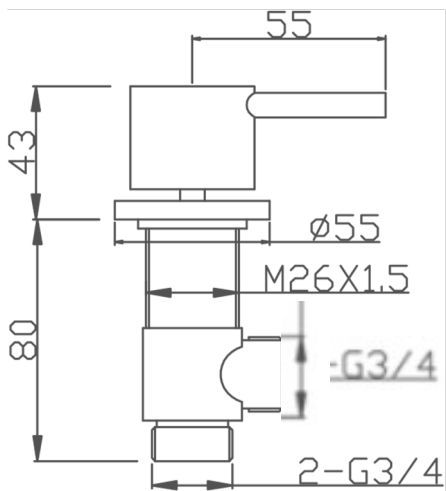

Bath Filler waste & Overflow

Side Valve Pair