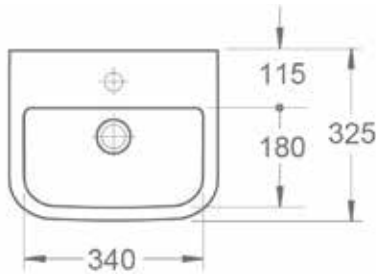

Tulla 400mm Handrinse Cloakroom One Taphole Basin INSEC015

Specification

Finish	White
Dimensions	120(h) x 400(w) x 325(d) mm
Weight	10kg
Basin Material	Ceramic
Overflow	Yes
Chainstay Hole	No
Taphole Positioning	Centre
Tap	Not included

Key Features + Benefits

25

Years
Guarantee

499-
300mm
Small
Size Basin

One Taphole
Basin

Cloakroom
Basin

Certifications + Approvals

Imex Ceramics