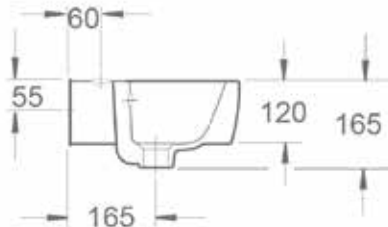

Tulla 400mm Handrinse Cloakroom One Taphole Basin INSEC015

Specification

Finish	White
Dimensions	120(h) x 400(w) x 325(d) mm
Weight	10kg
Basin Material	Ceramic
Overflow	Yes
Chainstay Hole	No
Taphole Positioning	Centre
Tap	Not included

Key Features + Benefits

25

Years
Guarantee

499-
300mm
Small
Size Basin

One Taphole
Basin

Cloakroom
Basin

Certifications + Approvals

Imex Ceramics