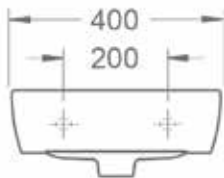

Tulla 400mm Handrinse Cloakroom One Taphole Basin INSEC015

Specification

Finish	White
Dimensions	120(h) x 400(w) x 325(d) mm
Weight	10kg
Basin Material	Ceramic
Overflow	Yes
Chainstay Hole	No
Taphole Positioning	Centre
Tap	Not included

Key Features + Benefits

25

Years
Guarantee

499-
300mm
Small
Size Basin

One Taphole
Basin

Cloakroom
Basin

Certifications + Approvals

Imex Ceramics