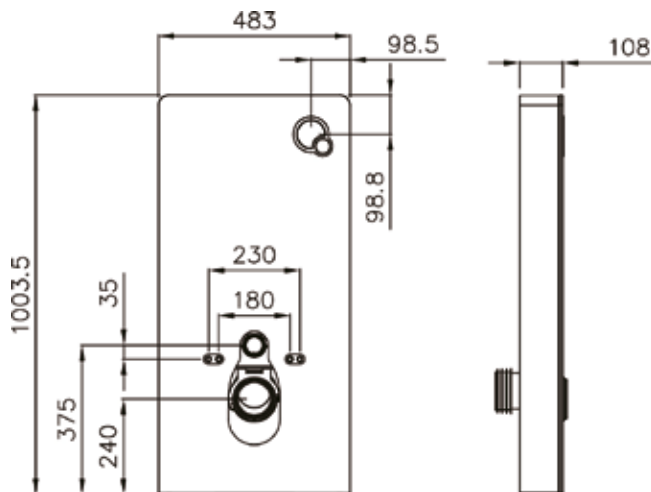

Technical Data Sheet | WC Pillar Cistern Unit

Touch Smart – Dual Push Button Glass Wall Hung Cistern Frame (Wall Hung Pans Only)

INSSM002PW

Specification

Finish	White Glass
Dimensions	1003.5(h) x 483(w) x 108(d) mm
Weight	23.3kg
Cistern Fitting	–
Manufacturer	–
Lever / Button	Push button
Lever / Button Position	Right hand
Inlet Position (When looking at WC)	–

Features

Dual flush cistern
Safety glass with anti shatter film
Easy installation and servicing
White glass finish

Key Features + Benefits

Certifications + Approvals

Imex Ceramics

15 Millbrook Industrial Estate, Sybron Way, Crowborough TN6 3DU. Technical Support – Tel: 01530 835598 Email: sales@imexceramic.co.uk

All information on the data sheet is correct at the time of publication. All measurements are approximate and subject to standard tolerances.