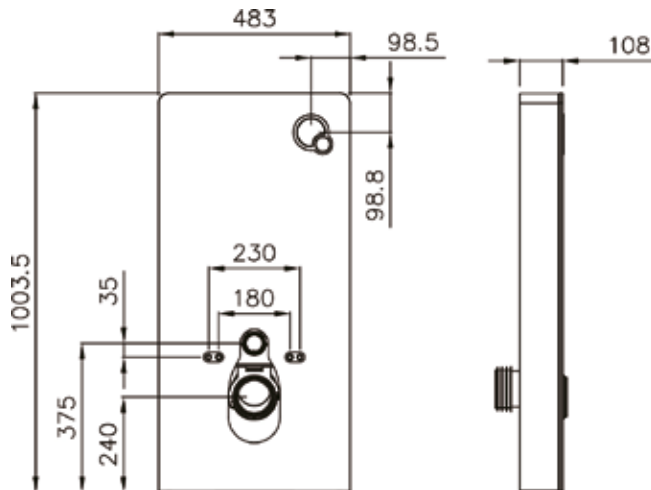

Key Features + Benefits

Certifications + Approvals

Imex Ceramics

15 Millbrook Industrial Estate, Sybron Way, Crowborough TN6 3DU. Technical Support – Tel: 01530 835598 Email: sales@imexceramic.co.uk

All information on the data sheet is correct at the time of publication. All measurements are approximate and subject to standard tolerances.