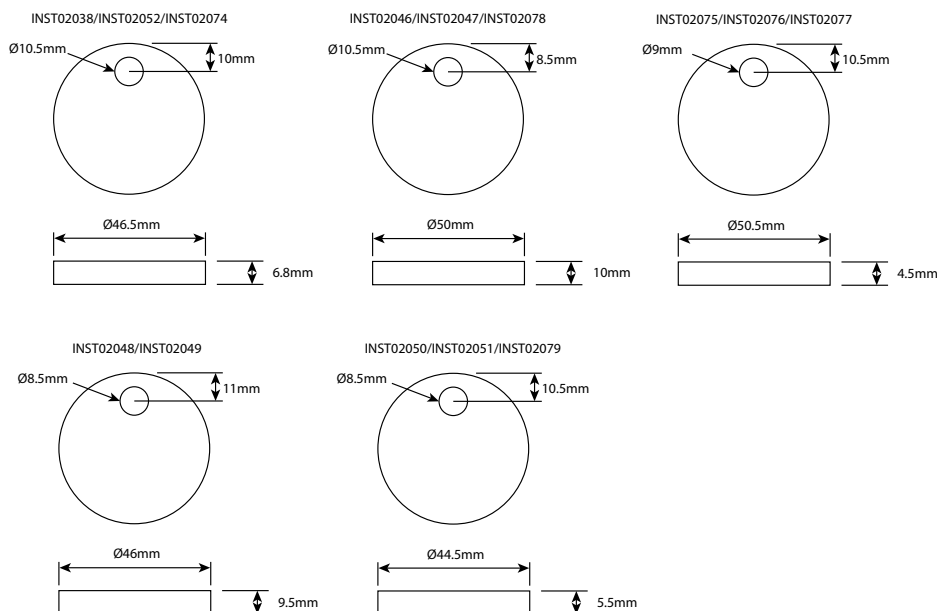

Specification

Finish	Black (INST02046, INST02048, INST02050, INST02038) Brushed Brass (INST02047, INST02049, INST02051, INST02052) Gunmetal (INST02078, INST02077, INST02079, INST02074)
Dimensions	51(diameter) mm (INST02046, INST02047, INST02077, INST02078, INST02075, INST02076) 46(diameter) mm (INST02048, INST02049, INST02052, INST02038, INST02074) 45(diameter) mm (INST02050, INST02051, INST02079)
Weight	0.2kg (INST02046, INST02047, INST02048, INST02049, INST02050, INST02051, INST02074, INST02075, INST02076, INST02077, INST02078, INST02079) 0.1kg (INST02038, INST02052)
Material	Stainless Steel