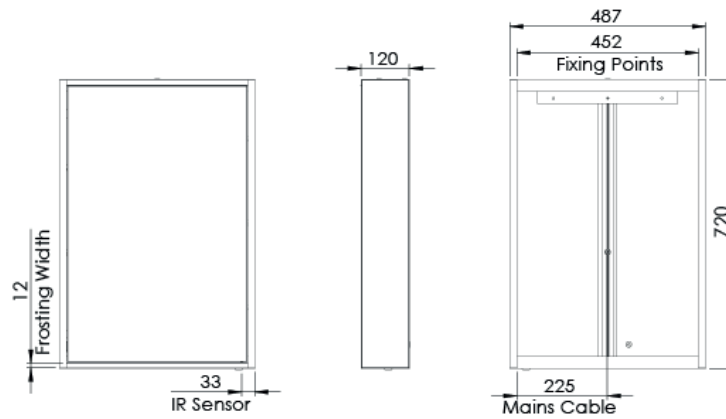

Technical Data Sheet | Cabinets + Mirrors

www.instinctproducts.co.uk

Thurcroft Aluminium Cabinet INST06037, INST06038, INST06039

Single Door (INST06037)