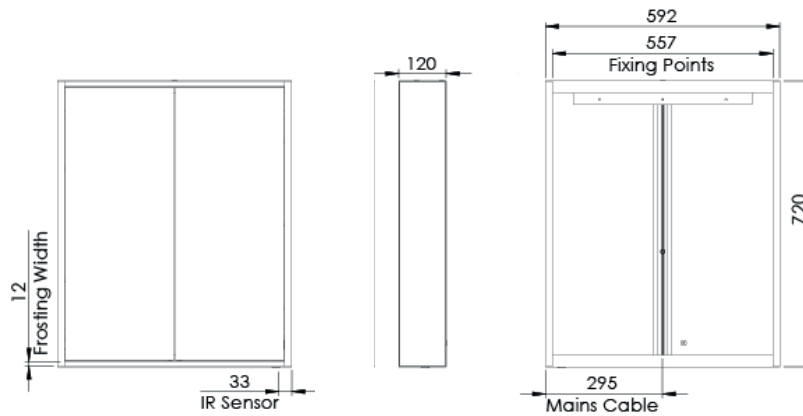

Double Door (INST06038)