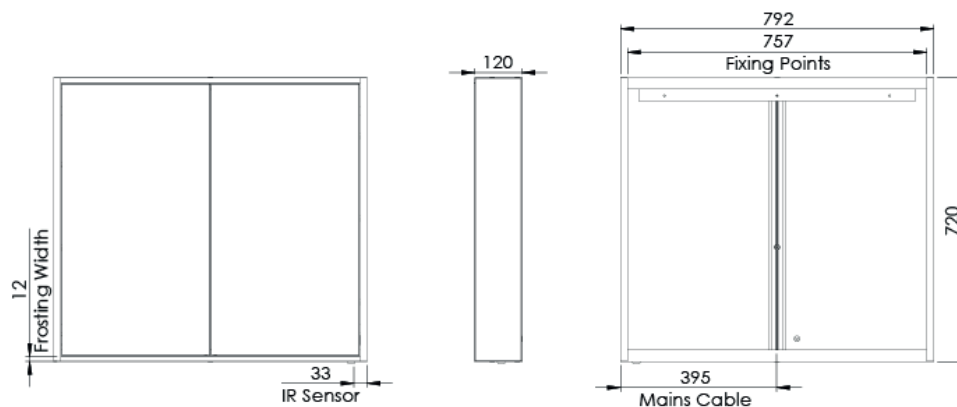

Double Door (INST06039)

Roper Rhodes

Brassmill Lane Trading Estate, Bath, BA1 3JF. Technical Support – Tel: 01225 303 900 Email: sales@roperrhodes.co.uk

All information on the data sheet is correct at the time of publication. All measurements are approximate and subject to standard tolerances.