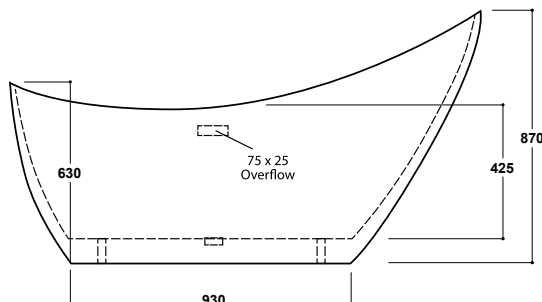

### Talaria 1750 x 750mm Freestanding Bath INST901309

#### Specification

Finish	White
Dimensions	850(h) x 1750(w) x 750(d) mm
Weight	44kg
Bath Type	Freestanding bath
Tapholes	Cannot be drilled
Water Capacity	167 Litres
Legs Supplied	Yes
Leg Fixing Type	Pre-fitted
Legs Adjustable	Yes
Bath Surface Material	Acrylic
Bath Surface Material Thickness	3.5mm
Waste Supplied	No
Overflow Supplied	No
Overflow Height	384mm
Encapsulated Base Board	Yes
Base Board Material	MDF
Material Used to Cover Base Board	Fiberglass