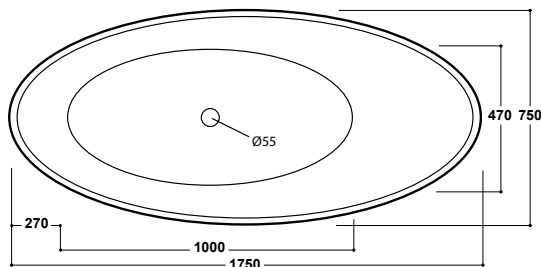

### Talaria 1750 x 750mm Freestanding Bath INST901309

#### Specification

Finish	White
Dimensions	850(h) x 1750(w) x 750(d) mm
Weight	44kg
Bath Type	Freestanding bath
Tapholes	Cannot be drilled
Water Capacity	167 Litres
Legs Supplied	Yes
Leg Fixing Type	Pre-fitted
Legs Adjustable	Yes
Bath Surface Material	Acrylic
Bath Surface Material Thickness	3.5mm
Waste Supplied	No
Overflow Supplied	No
Overflow Height	384mm
Encapsulated Base Board	Yes
Base Board Material	MDF
Material Used to Cover Base Board	Fiberglass