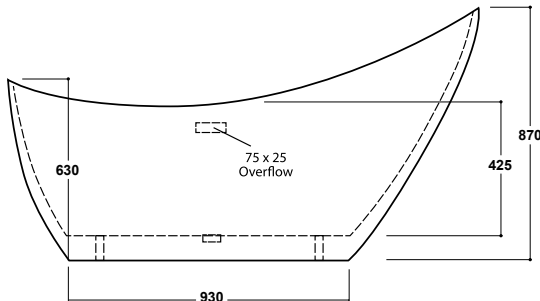

Talaria 1750 x 750mm Freestanding Bath INST901309BLK

Specification

Finish	Black
Dimensions	850(h) x 1750(w) x 750(d) mm
Weight	44kg
Bath Type	Freestanding bath
Tapholes	Cannot be drilled
Water Capacity	167 Litres
Legs Supplied	Yes
Leg Fixing Type	Pre-fitted
Legs Adjustable	Yes
Bath Surface Material	Acrylic
Bath Surface Material Thickness	3.5mm
Waste Supplied	No
Overflow Supplied	No
Overflow Height	384mm
Encapsulated Base Board	Yes
Base Board Material	MDF
Material Used to Cover Base Board	Fiberglass