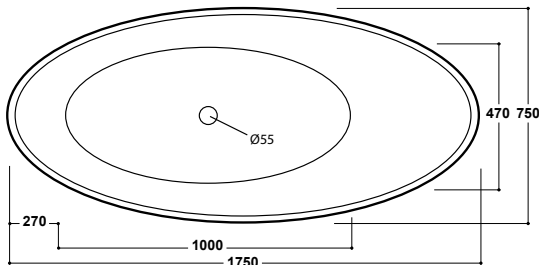

Talaria 1750 x 750mm Freestanding Bath INST901309BLK

Specification

Finish	Black
Dimensions	850(h) x 1750(w) x 750(d) mm
Weight	44kg
Bath Type	Freestanding bath
Tapholes	Cannot be drilled
Water Capacity	167 Litres
Legs Supplied	Yes
Leg Fixing Type	Pre-fitted
Legs Adjustable	Yes
Bath Surface Material	Acrylic
Bath Surface Material Thickness	3.5mm
Waste Supplied	No
Overflow Supplied	No
Overflow Height	384mm
Encapsulated Base Board	Yes
Base Board Material	MDF
Material Used to Cover Base Board	Fiberglass