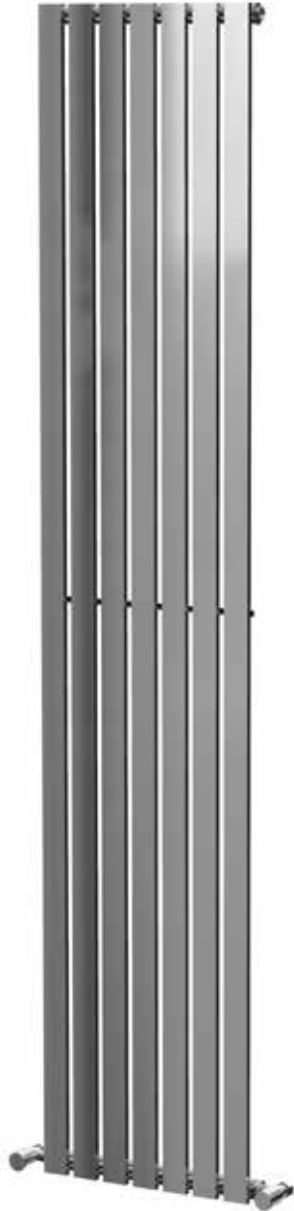

Symphony 1800 x 358mm Radiator (Heating Only) SY1835C

Specification

Finish	Chrome
Dimensions	1800(h) x 358(w) x 70(d) mm
Weight	12.9kg
BTU Output/Hr	1675
Watts @ Δ T50°C	491
Bars	7
Pipe Centres	-
Electric Element Wattage	-
End to End Connections	358mm
Radiator Columns	1
Material	Mild Steel

All heat outputs are shown at 50°C Δ t in compliance with BSEN442. Watts and Btu's apply to Heating and Dual Fuel only.

Key Features + Benefits

Certifications + Approvals

Symphony 1800 x 358mm Radiator (Heating Only) SY1835C