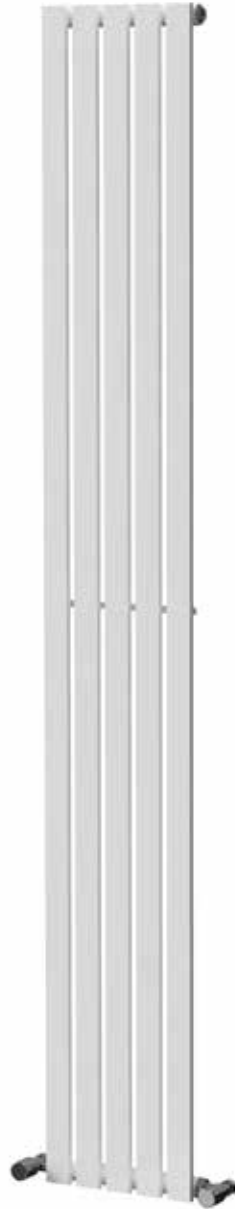

Symphony 1800 x 252mm Radiator (Heating Only) SY1825W

Specification

Finish	White
Dimensions	1800(h) x 252(w) x 70(d) mm
Weight	10.4kg
BTU Output/Hr	1819
Watts @ Δ T50°C	533
Bars	5
Pipe Centres	–
Electric Element Wattage	–
End to End Connections	252mm
Radiator Columns	1
Material	Mild Steel

All heat outputs are shown at 50°C Δ t in compliance with BSEN442. Watts and Btu's apply to Heating and Dual Fuel only.

Key Features + Benefits

Certifications + Approvals

Symphony 1800 x 252mm Radiator (Heating Only) SY1825W