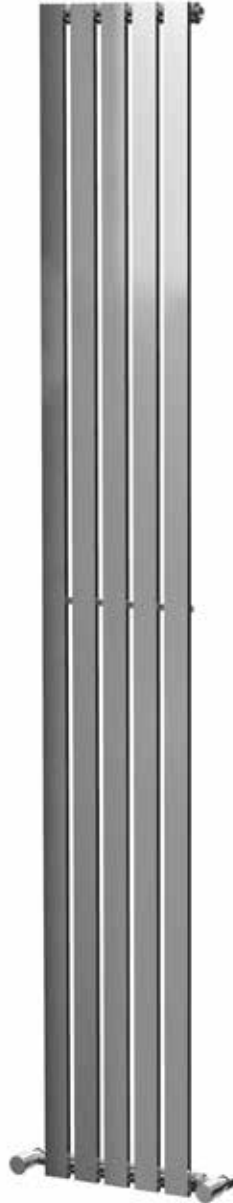

Symphony 1800 x 252mm Radiator (Heating Only) SY1825C

Specification

Finish	Chrome
Dimensions	1800(h) x 252(w) x 70(d) mm
Weight	11kg
BTU Output/Hr	1198
Watts @ Δ T50°C	351
Bars	5
Pipe Centres	-
Electric Element Wattage	-
End to End Connections	252mm
Radiator Columns	1
Material	Mild Steel

All heat outputs are shown at 50°C Δ t in compliance with BSEN442. Watts and Btu's apply to Heating and Dual Fuel only.

Key Features + Benefits

Certifications + Approvals

Symphony 1800 x 252mm Radiator (Heating Only) SY1825C